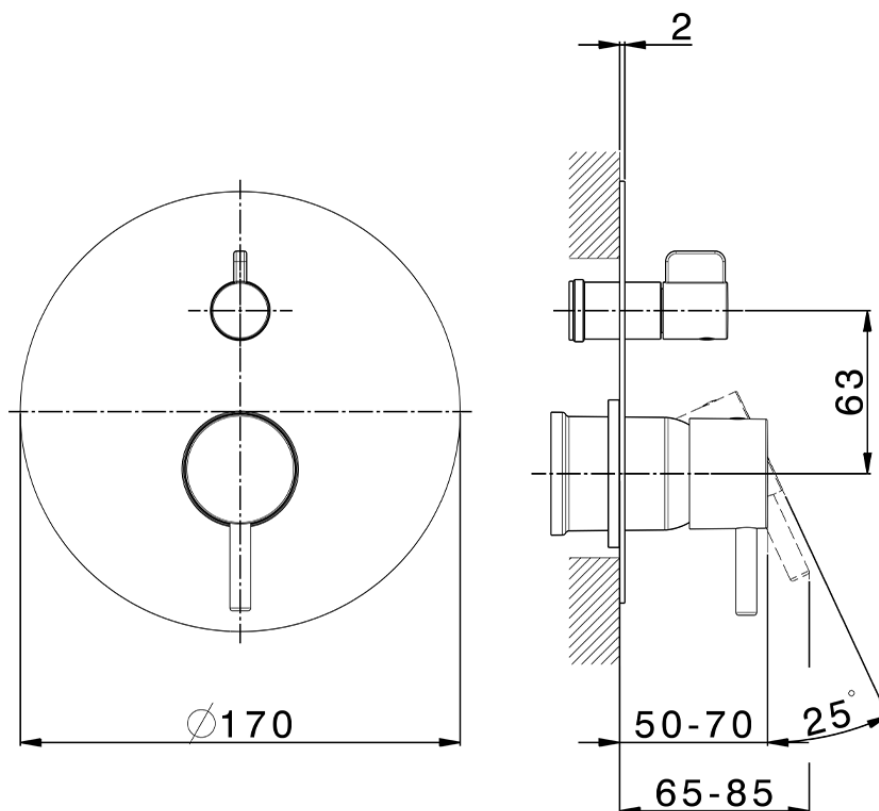

Exposed part for concealed S.L.bath-shower valve LESS MINIMAL_LN002300C

LN002300C

<https://en.cisal.it/exposed-part-for-concealed-s-l-bath-shower-valve-less-minimal-ln002300c>

2026-06-14