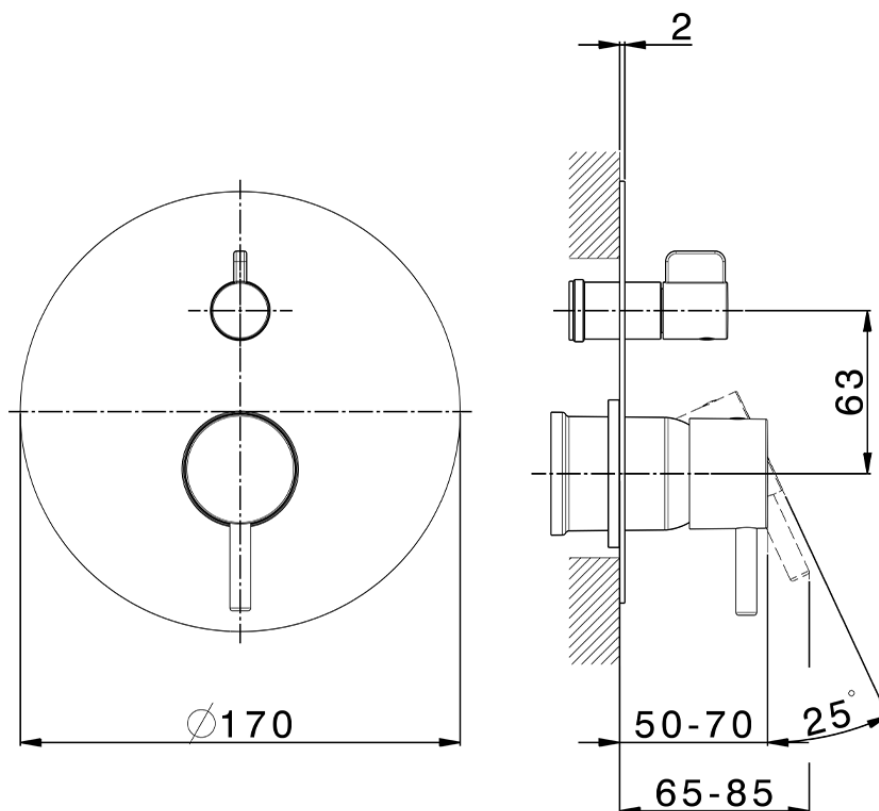

Exposed part for concealed S.L.bath-shower valve LESS MINIMAL_LN002300C

LN002300C

<https://en.cisal.it/exposed-part-for-concealed-s-l-bath-shower-valve-less-minimal-ln002300c>

2026-04-26