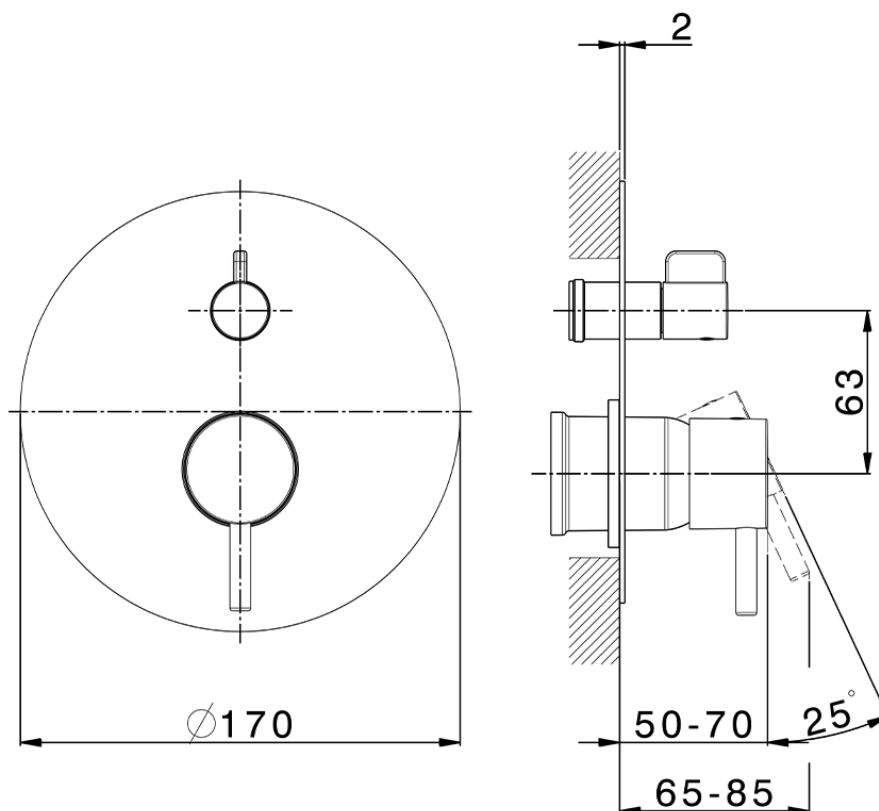

Exposed part for concealed S.L.bath-shower valve LESS MINIMAL_LN002300C

LN002300C

<https://en.cisal.it/exposed-part-for-concealed-s-l-bath-shower-valve-less-minimal-ln002300c>

2026-05-17