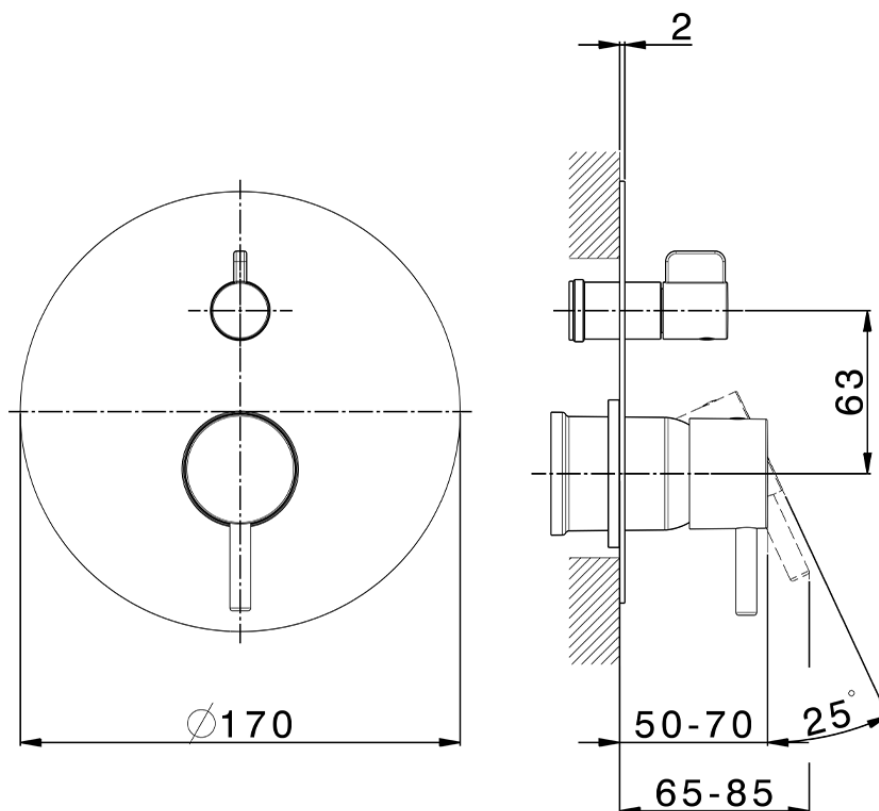

## Exposed part for concealed S.L.bath-shower valve LESS MINIMAL\_LN002300C

LN002300C

<https://en.cisal.it/exposed-part-for-concealed-s-l-bath-shower-valve-less-minimal-ln002300c>

2026-06-14