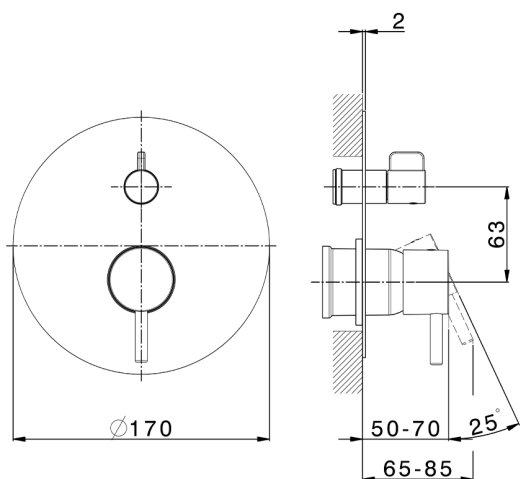

Exposed part for concealed S.L.bath-shower valve LESS MINIMAL_LN002300C

MODEL **LN002300C**

Exposed part for concealed S.L.bath-shower valve, 2-Way rotating diverter, without concealed part, for items Easy-Box ZA000230