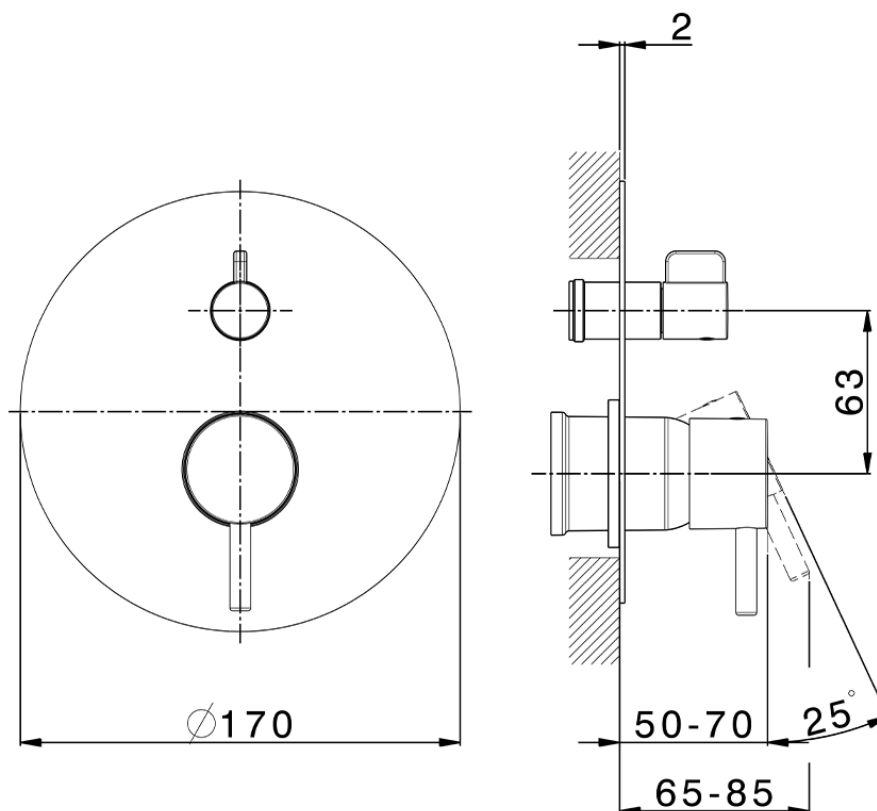

## Exposed part for concealed S.L.bath-shower valve LESS MINIMAL\_LN002300C

LN002300C

<https://en.cisal.it/exposed-part-for-concealed-s-l-bath-shower-valve-less-minimal-ln002300c>

2026-06-13