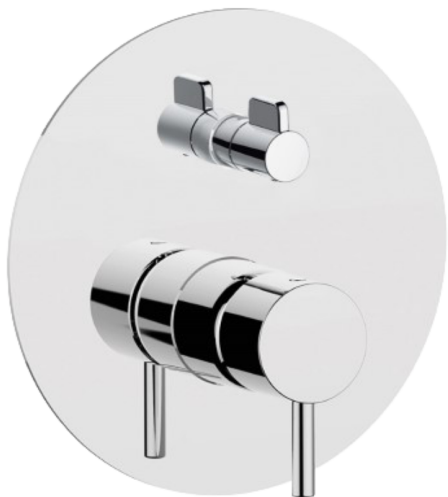

Exposed part for concealed S.L.bath-shower valve LESS MINIMAL_LN002300C

MODEL

LN002300C

Exposed part for concealed S.L.bath-shower valve, 2-Way rotating diverter, without concealed part, for items Easy-Box ZA000230