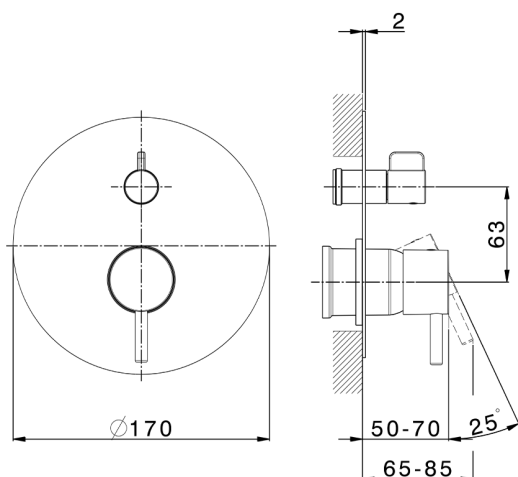

AVAILABLE FINISHINGS

- **21** 21 Chrome
- **2F** 2F Brushed Nickel
- **40** 40 Matt Black
- **4Q** 4Q Matt White
- **2W** 2W Brushed Gold
- **26** 26 Old Copper
- **3W** 3W Brushed Black Titanium
- **43** 43 Salvia
- **44** 44 Graphite
- **45** 45 Argilla
- **46** 46 Metal Bronze
- **47** 47 Cemento