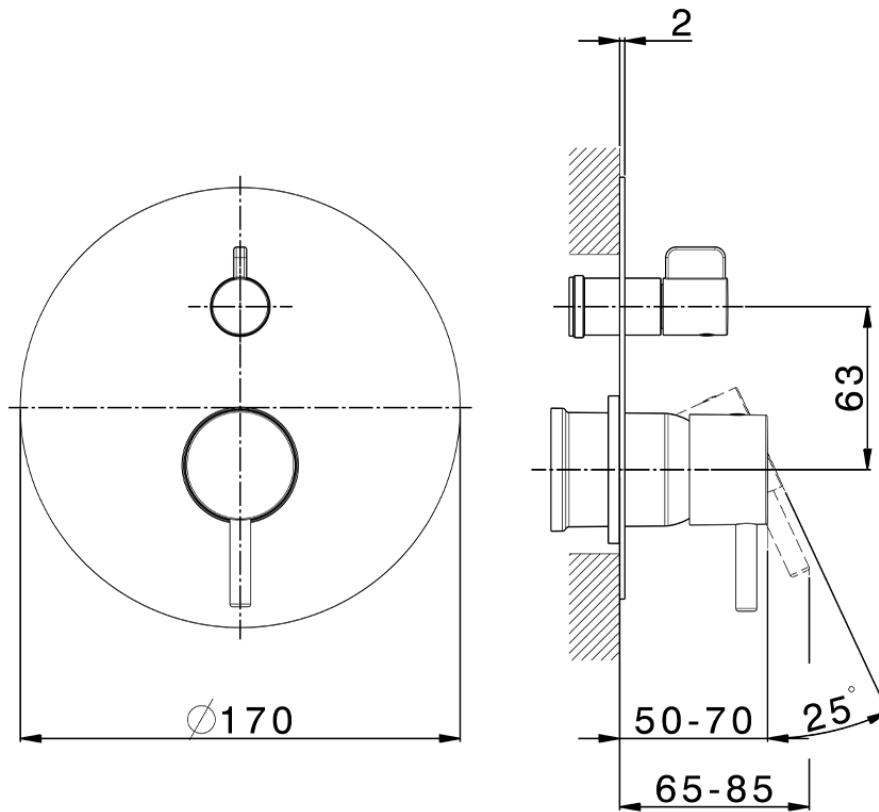

Exposed part for concealed S.L.bath-shower valve LESS MINIMAL_LN002300C

LN002300C

<https://en.cisal.it/exposed-part-for-concealed-s-l-bath-shower-valve-less-minimal-ln002300c>

2026-06-13