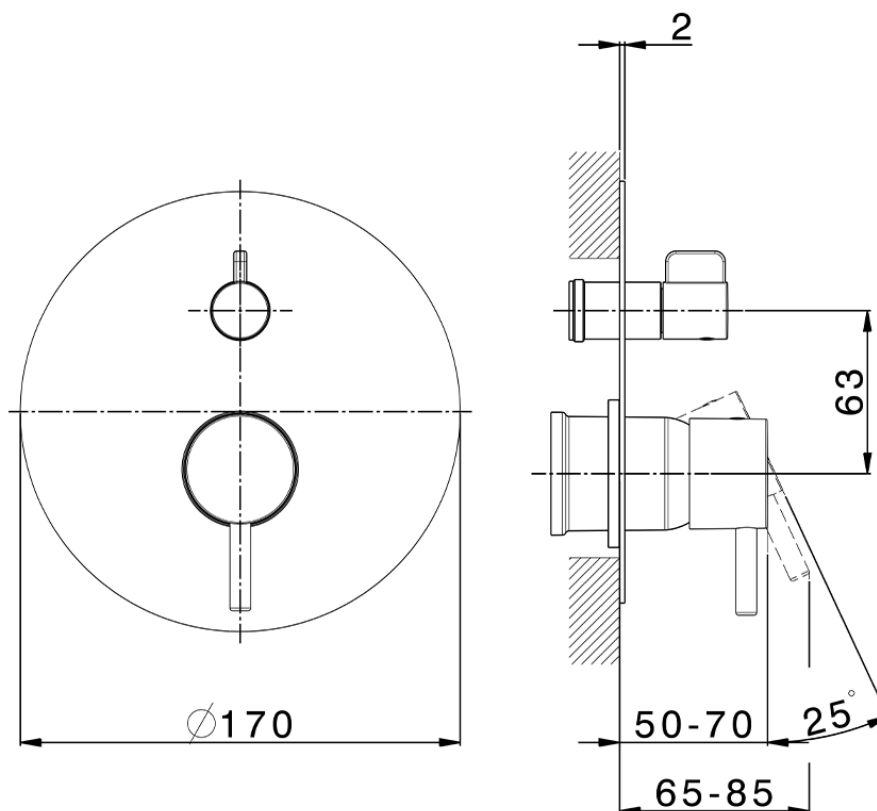

Exposed part for concealed S.L.bath-shower valve LESS MINIMAL_LN002300C

LN002300C

<https://en.cisal.it/exposed-part-for-concealed-s-l-bath-shower-valve-less-minimal-ln002300c>

2026-04-26