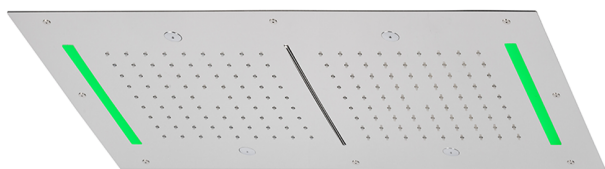

700x400 mm Chromotherapy Ceiling showerhead ZEN SHOWER_ZS0C0120

MODEL **ZS0C0120**

700x400 mm Chromotherapy Ceiling showerhead, 2 rain, spraying functions, waterfall, chromotherapy functions, with remote control included, Stainless Steel AISI 304

AVAILABLE FINISHINGS

-  **40** 40 Matt Black
-  **4Q** 4Q Matt White
-  **5G** 5G Rose Gold
-  **D1** D1 Brushed Inox
-  **D2** D2 Polished Inox

CHARACTERISTICS

2024-12-22