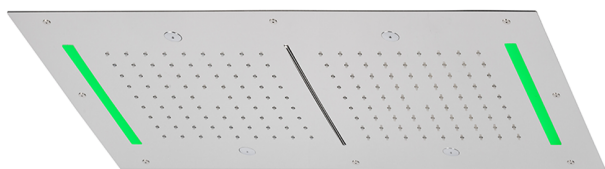

700x400 mm Chromotherapy Ceiling showerhead ZEN SHOWER_ZS0C0120

MODEL **ZS0C0120**

700x400 mm Chromotherapy Ceiling showerhead, 2 rain, spraying functions, waterfall, chromotherapy functions, with remote control included, Stainless Steel AISI 304

AVAILABLE FINISHINGS

- **40** 40 Matt Black
- **4Q** 4Q Matt White
- **5G** 5G Rose Gold
- **D1** D1 Brushed Inox
- **D2** D2 Polished Inox

CHARACTERISTICS

2025-01-08