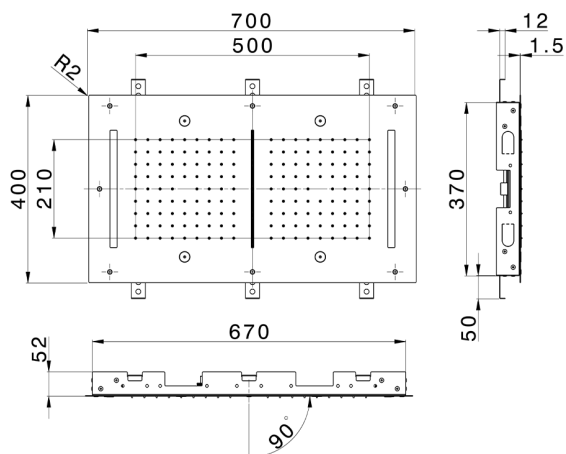

700x400 mm Chromotherapy Ceiling showerhead ZEN SHOWER_ZS0C0120

MODEL **ZS0C0120**

700x400 mm Chromotherapy Ceiling showerhead, 2 rain, spraying functions, waterfall, chromotherapy functions, with remote control included, Stainless Steel AISI 304

AVAILABLE FINISHINGS

- **40** 40 Matt Black
- **4Q** 4Q Matt White
- **5G** 5G Rose Gold
- **D1** D1 Brushed Inox
- **D2** D2 Polished Inox

CHARACTERISTICS

2025-01-08