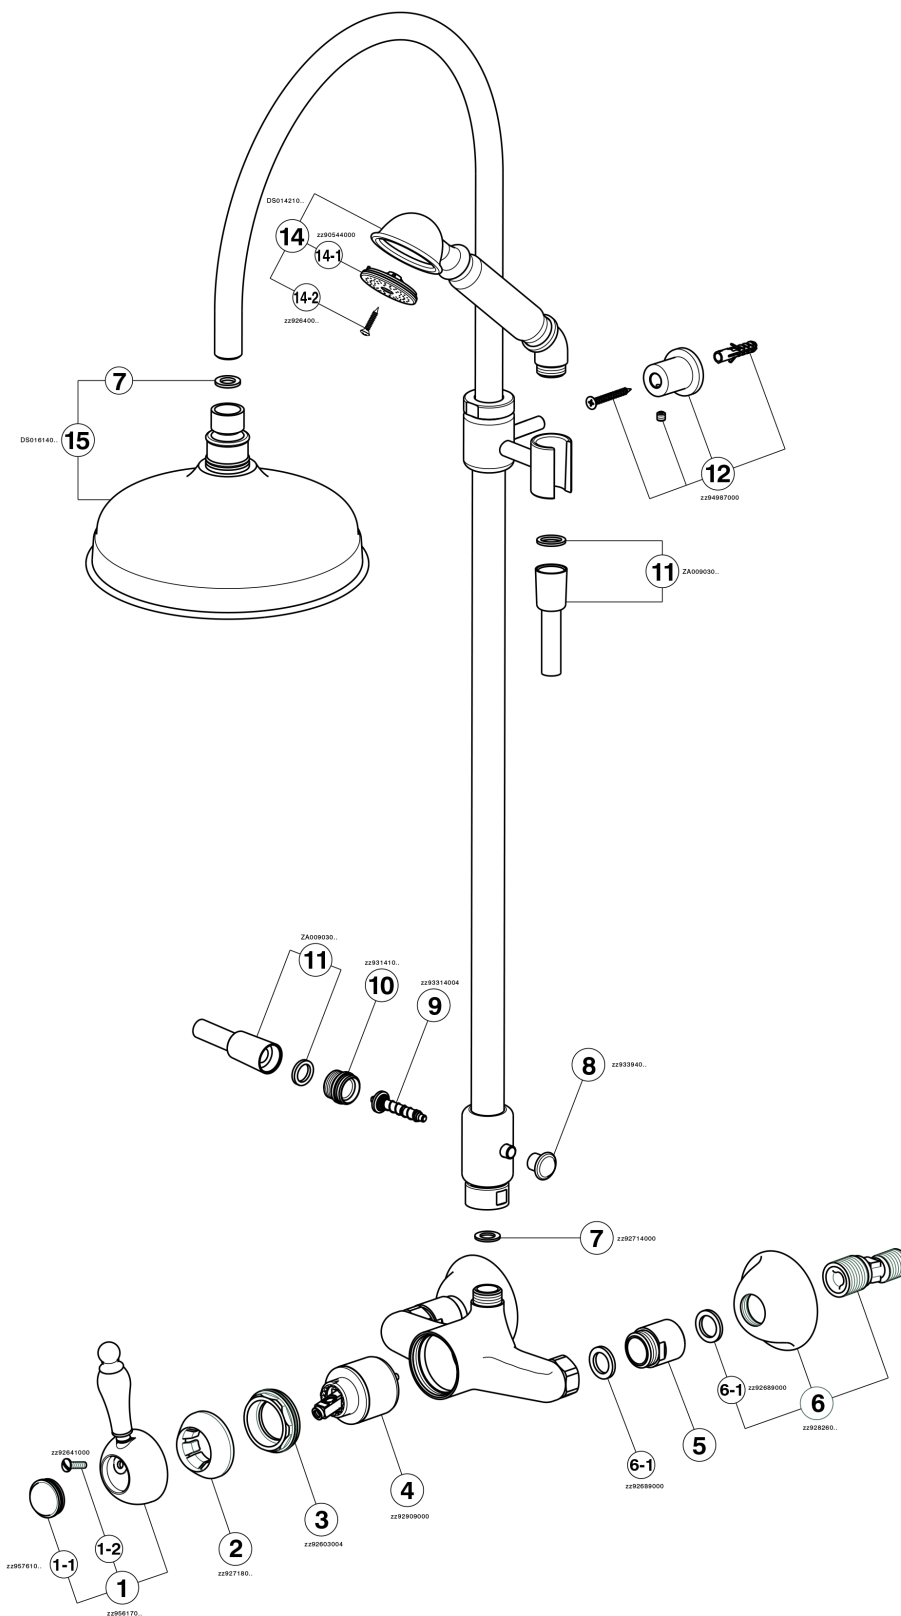

2-functions Single lever shower set ARCANA EMPRESS_EM004050

EM004050

<https://en.cisal.it/2-functions-single-lever-shower-set-arcana-empress-em004050>

2026-05-15