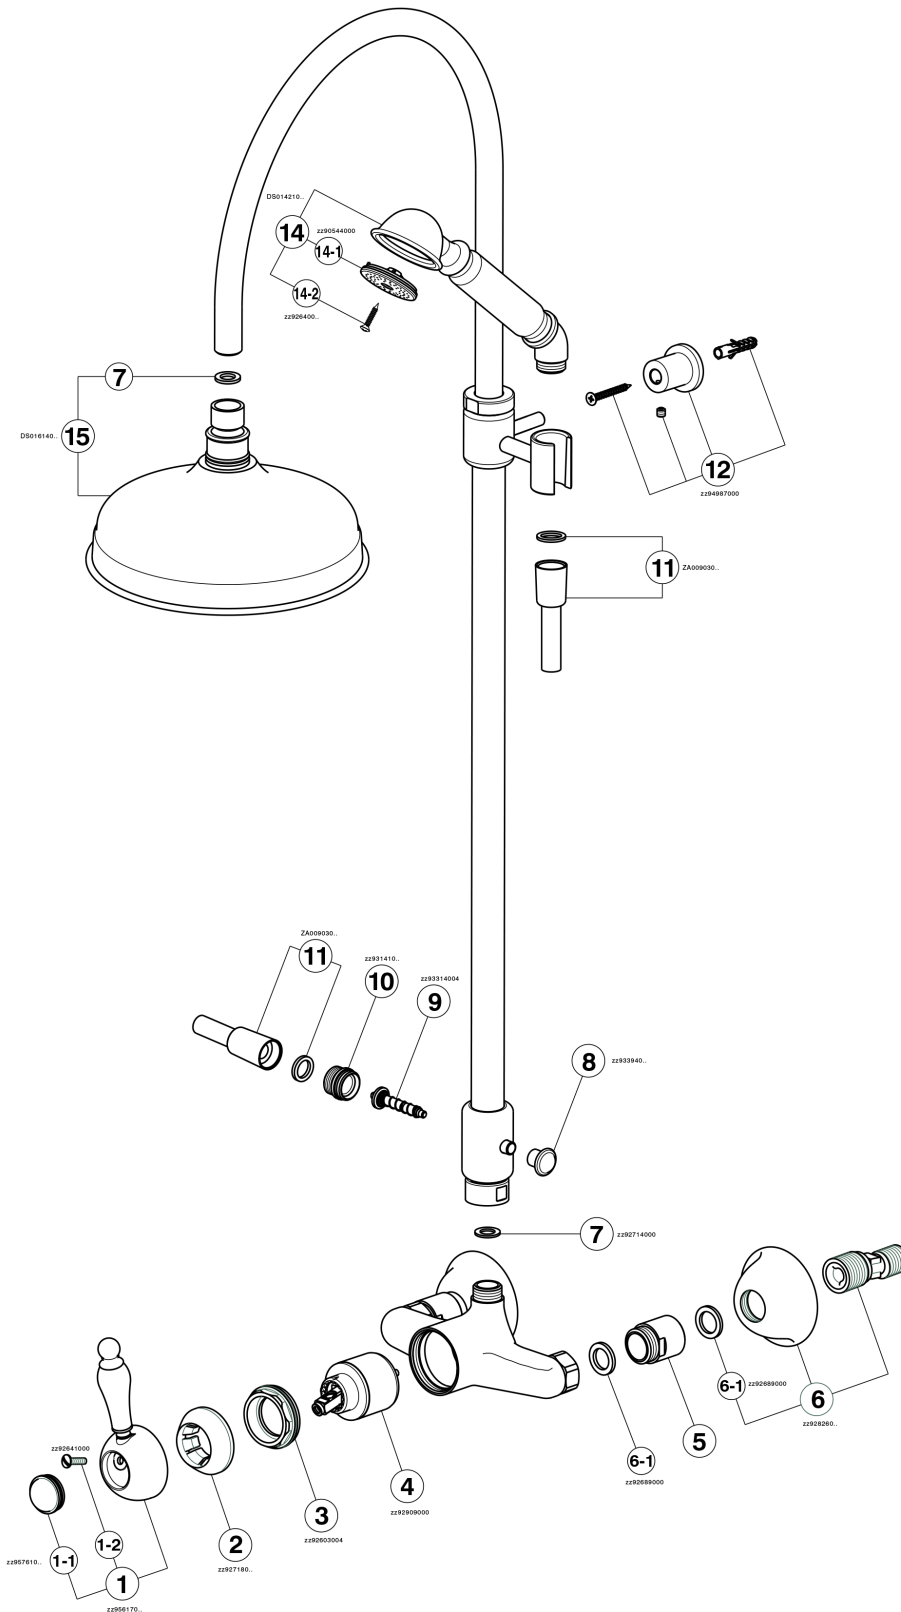

## 2-functions Single lever shower set ARCANA EMPRESS\_EM004050

EM004050

<https://en.cisal.it/2-functions-single-lever-shower-set-arcana-empress-em004050>

2026-05-15