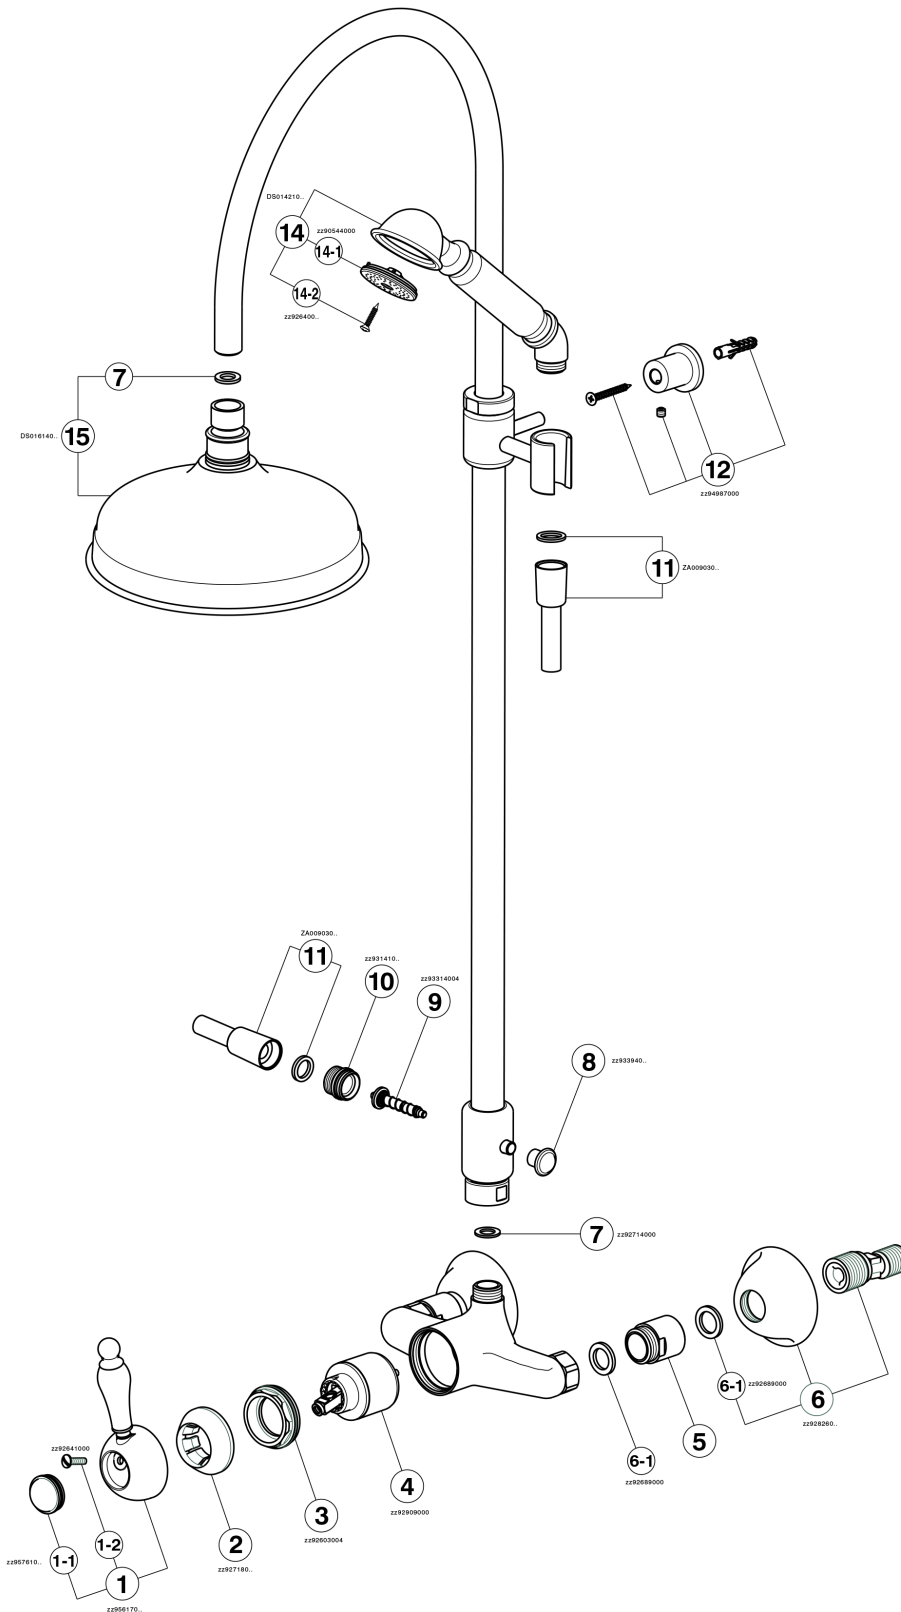

2-functions Single lever shower set ARCANA EMPRESS_EM004050

EM004050

<https://en.cisal.it/2-functions-single-lever-shower-set-arcana-empress-em004050>

2026-04-24