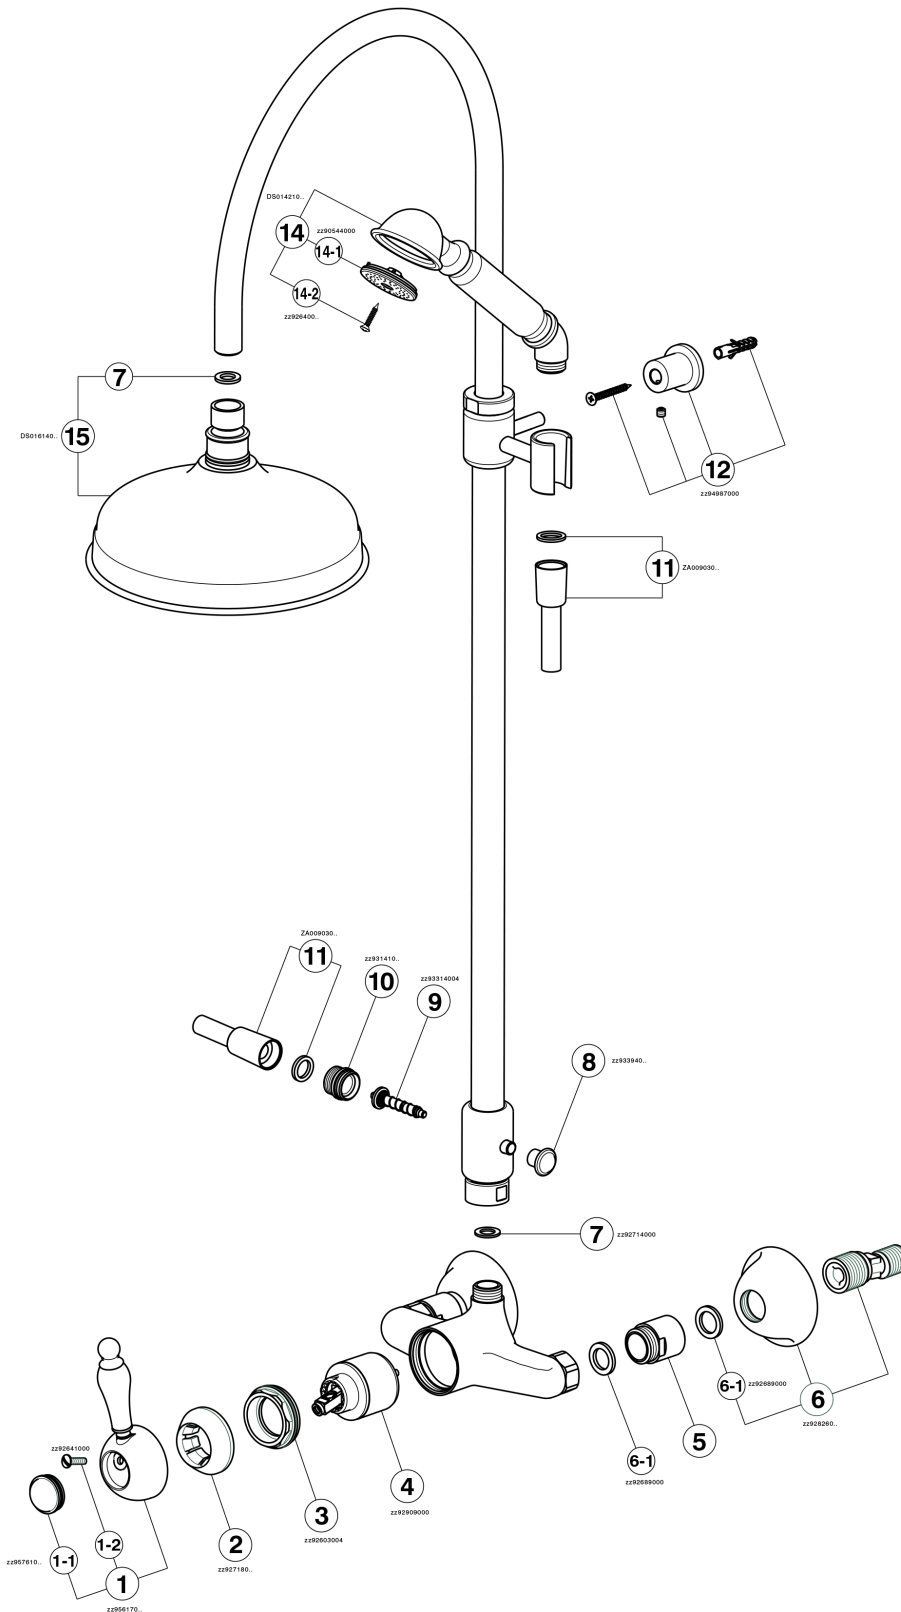

2-functions Single lever shower set ARCANA EMPRESS_EM004050

MODEL **EM004050**

2-functions Single lever shower set, 2 outlet diverter, adjustable riser column, with not sliding handshower bracket, Toscana one spray head shower, D.200 mm Brass round showerhead, 150 cm Brass Flexible Hose

AVAILABLE FINISHINGS

-  **21** 21 Chrome
-  **24** 24 Gold
-  **26** 26 Old Copper
-  **27** 27 Old Bronze
-  **2A** 2A Satin Brushed Nickel
-  **74** 74 Chrome/Gold

CHARACTERISTICS

Cartridge Spare Parts **ZZ92909000**

43 mm Cartridge

2-functions Single lever shower set ARCANA EMPRESS_EM004050

EM004050

<https://en.cisal.it/2-functions-single-lever-shower-set-arcana-empress-em004050>

2026-06-04