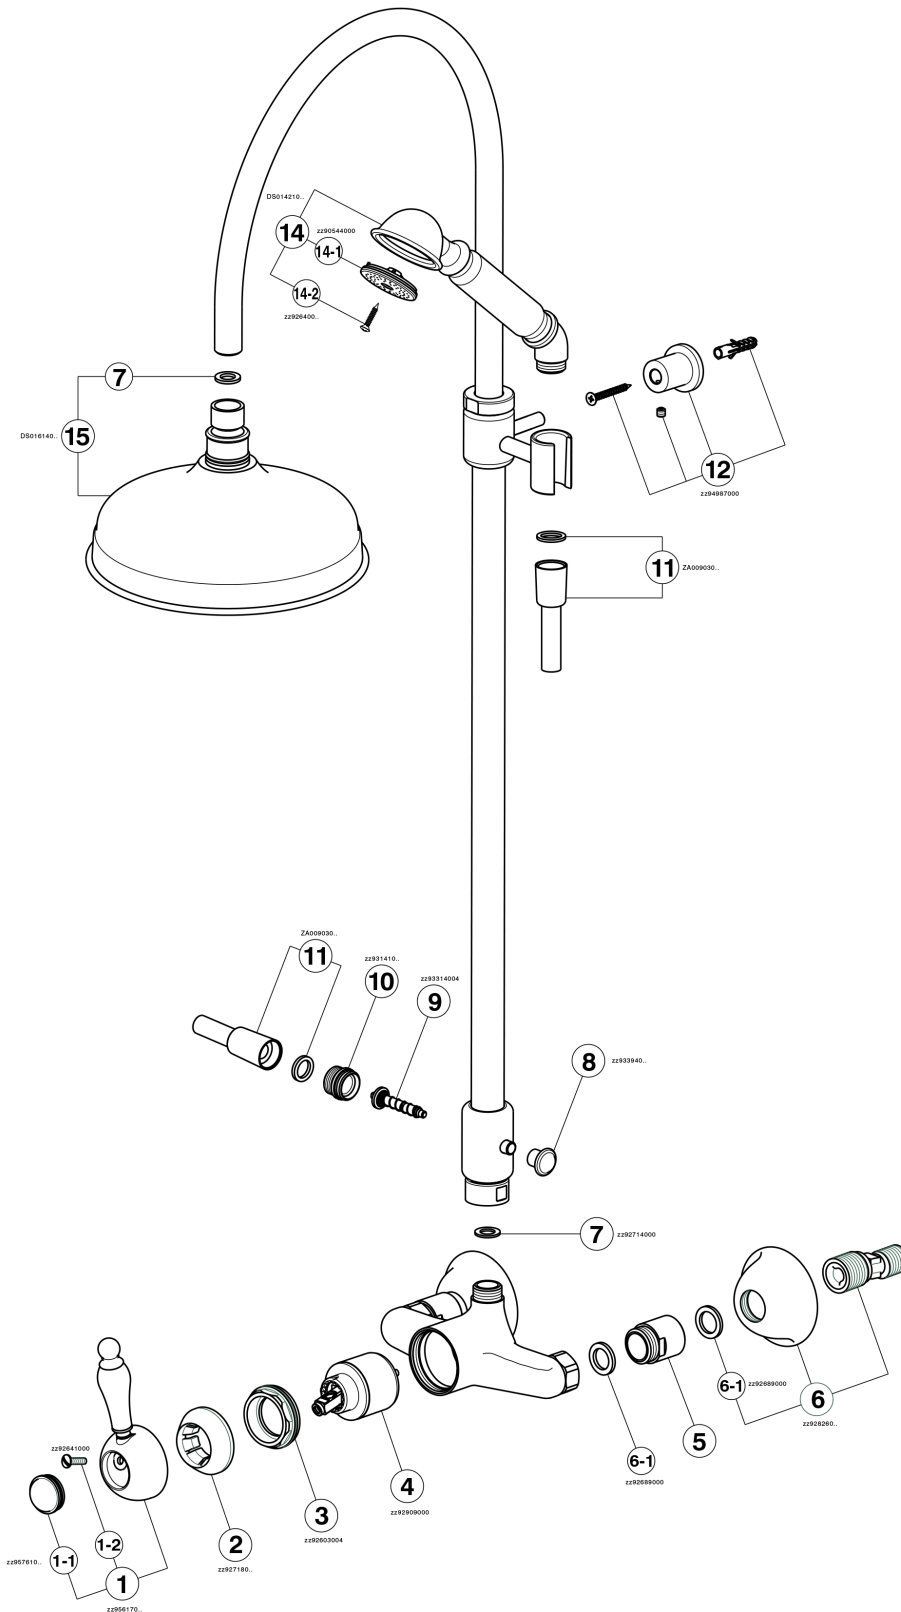

## 2-functions Single lever shower set ARCANA EMPRESS\_EM004050

MODEL **EM004050**

2-functions Single lever shower set, 2 outlet diverter, adjustable riser column, with not sliding handshower bracket, Toscana one spray head shower, D.200 mm Brass round showerhead, 150 cm Brass Flexible Hose

### CHARACTERISTICS

Cartridge Spare Parts **ZZ92909000**

**43 mm Cartridge**

## 2-functions Single lever shower set ARCANA EMPRESS\_EM004050

EM004050

<https://en.cisal.it/2-functions-single-lever-shower-set-arcana-empress-em004050>

2026-06-05