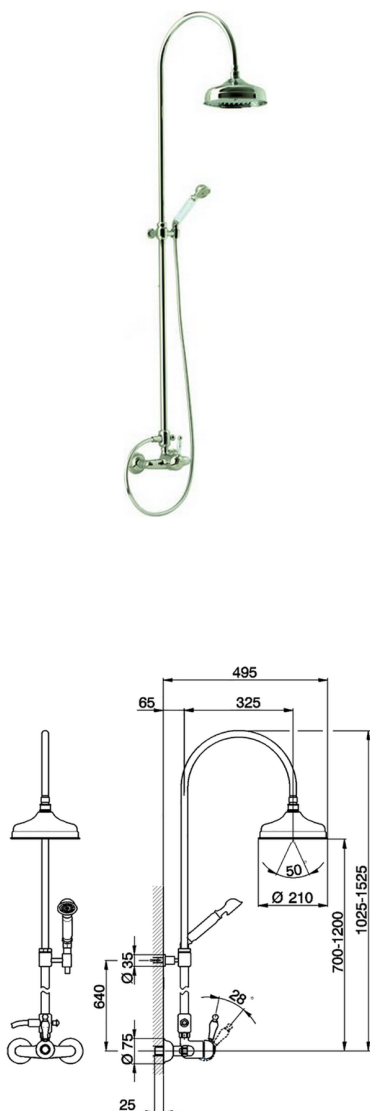

## 2-functions Single lever shower set ARCANA EMPRESS\_EM004050

MODEL **EM004050**

2-functions Single lever shower set, 2 outlet diverter, adjustable riser column, with not sliding handshower bracket, Toscana one spray head shower, D.200 mm Brass round showerhead, 150 cm Brass Flexible Hose

### AVAILABLE FINISHINGS

-  **21** 21 Chrome
-  **24** 24 Gold
-  **26** 26 Old Copper
-  **27** 27 Old Bronze
-  **2A** 2A Satin Brushed Nickel
-  **74** 74 Chrome/Gold

### CHARACTERISTICS

Cartridge Spare Parts **ZZ92909000**

**43 mm Cartridge**

## 2-functions Single lever shower set ARCANA EMPRESS\_EM004050

EM004050

<https://en.cisal.it/2-functions-single-lever-shower-set-arcana-empress-em004050>

2026-04-04