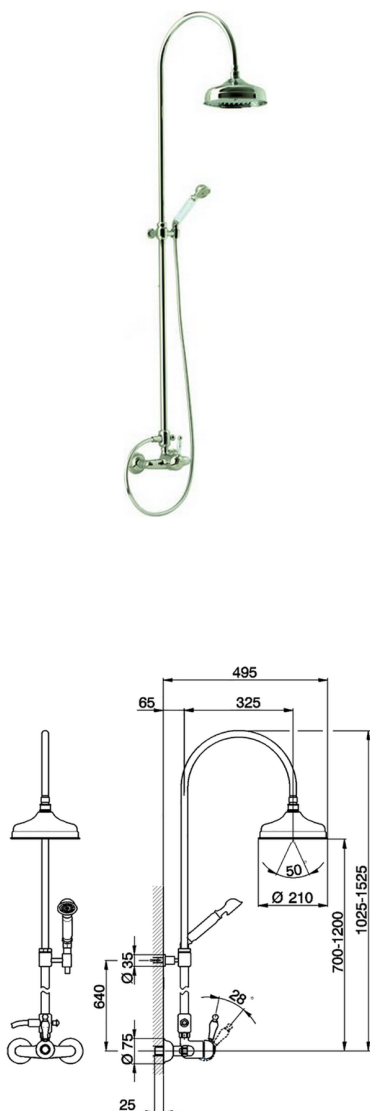

## 2-functions Single lever shower set ARCANA EMPRESS\_EM004050

MODEL **EM004050**

2-functions Single lever shower set, 2 outlet diverter, adjustable riser column, with not sliding handshower bracket, Toscana one spray head shower, D.200 mm Brass round showerhead, 150 cm Brass Flexible Hose

### AVAILABLE FINISHINGS

-  **21** 21 Chrome
-  **24** 24 Gold
-  **26** 26 Old Copper
-  **27** 27 Old Bronze
-  **2A** 2A Satin Brushed Nickel
-  **74** 74 Chrome/Gold

### CHARACTERISTICS

Cartridge Spare Parts **ZZ92909000**

**43 mm Cartridge**

## 2-functions Single lever shower set ARCANA EMPRESS\_EM004050

EM004050

<https://en.cisal.it/2-functions-single-lever-shower-set-arcana-empress-em004050>

2026-06-05