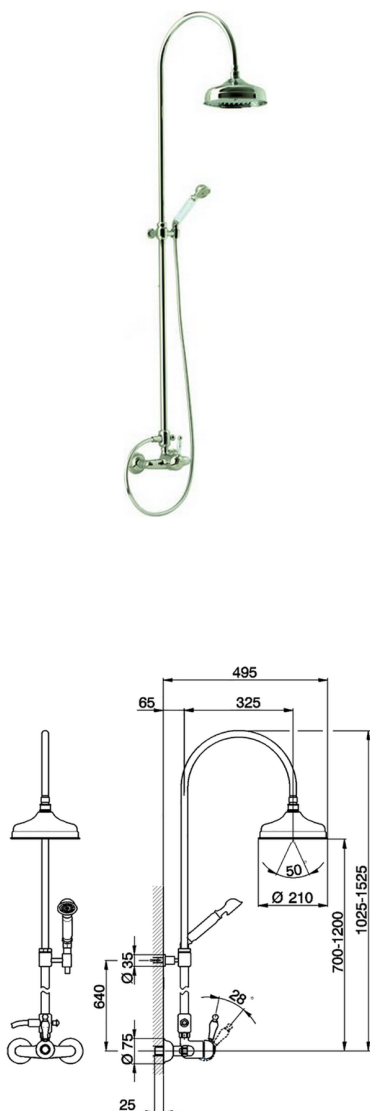

2-functions Single lever shower set ARCANA EMPRESS_EM004050

MODEL **EM004050**

2-functions Single lever shower set, 2 outlet diverter, adjustable riser column, with not sliding handshower bracket, Toscana one spray head shower, D.200 mm Brass round showerhead, 150 cm Brass Flexible Hose

AVAILABLE FINISHINGS

-  **21** 21 Chrome
-  **24** 24 Gold
-  **26** 26 Old Copper
-  **27** 27 Old Bronze
-  **2A** 2A Satin Brushed Nickel
-  **74** 74 Chrome/Gold

CHARACTERISTICS

Cartridge Spare Parts **ZZ92909000**

43 mm Cartridge

2-functions Single lever shower set ARCANA EMPRESS_EM004050

EM004050

<https://en.cisal.it/2-functions-single-lever-shower-set-arcana-empress-em004050>

2026-06-04