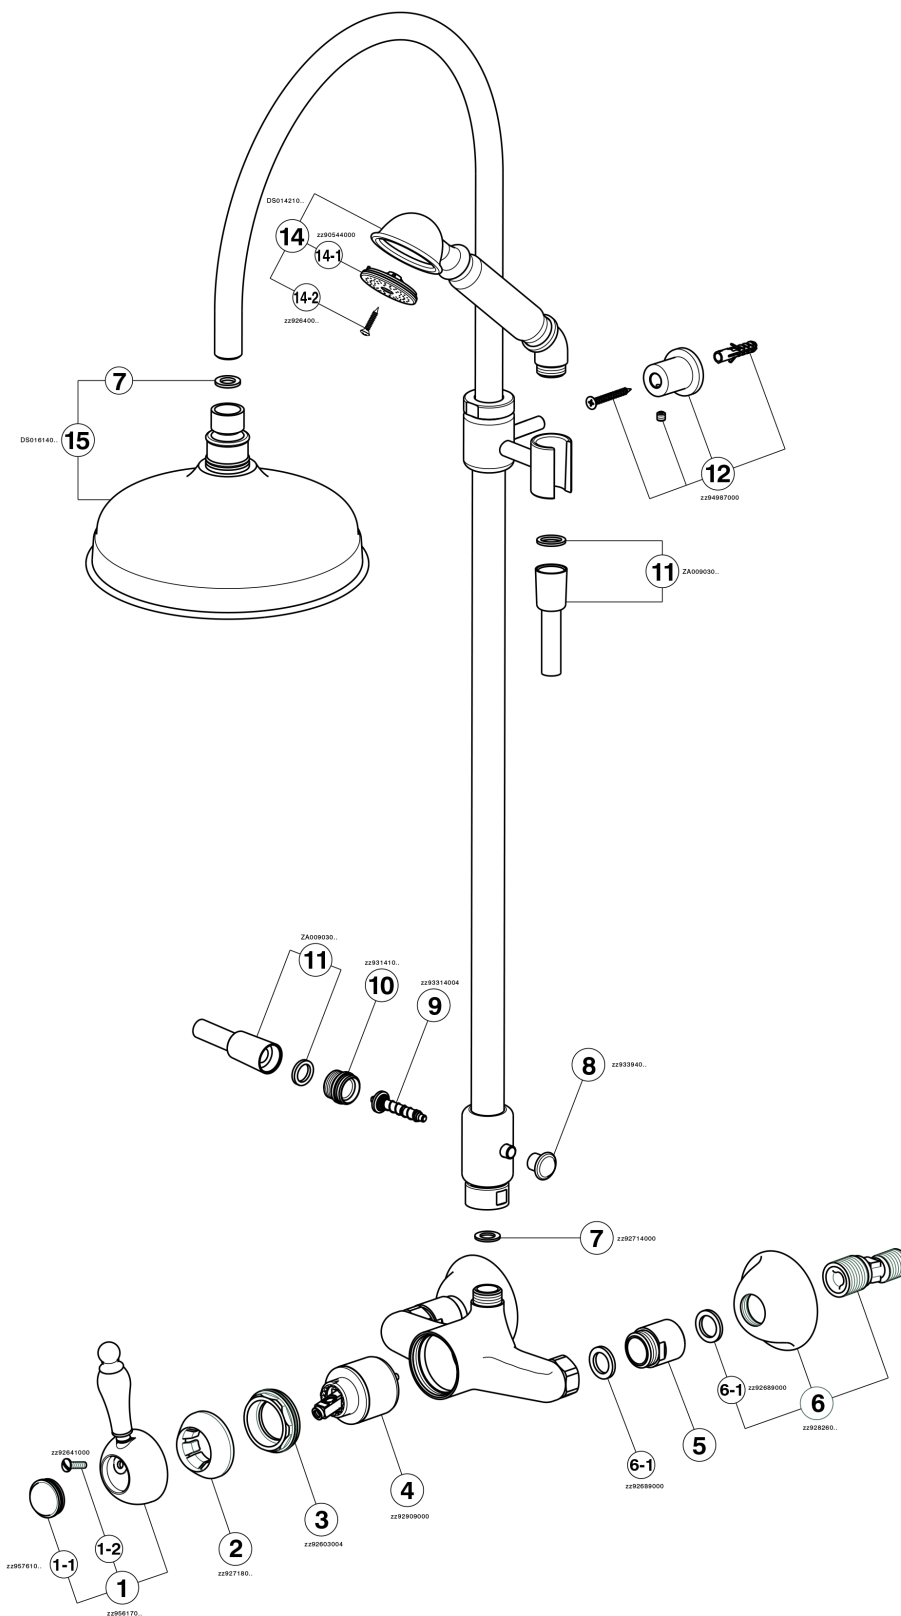

## 2-functions Single lever shower set ARCANA EMPRESS\_EM004050

MODEL **EM004050**

2-functions Single lever shower set, 2 outlet diverter, adjustable riser column, with not sliding handshower bracket, Toscana one spray head shower, D.200 mm Brass round showerhead, 150 cm Brass Flexible Hose

### AVAILABLE FINISHINGS

-  **21** 21 Chrome
-  **24** 24 Gold
-  **26** 26 Old Copper
-  **27** 27 Old Bronze
-  **2A** 2A Satin Brushed Nickel
-  **74** 74 Chrome/Gold

### CHARACTERISTICS

Cartridge Spare Parts **ZZ92909000**

**43 mm Cartridge**

## 2-functions Single lever shower set ARCANA EMPRESS\_EM004050

EM004050

<https://en.cisal.it/2-functions-single-lever-shower-set-arcana-empress-em004050>

2026-04-04