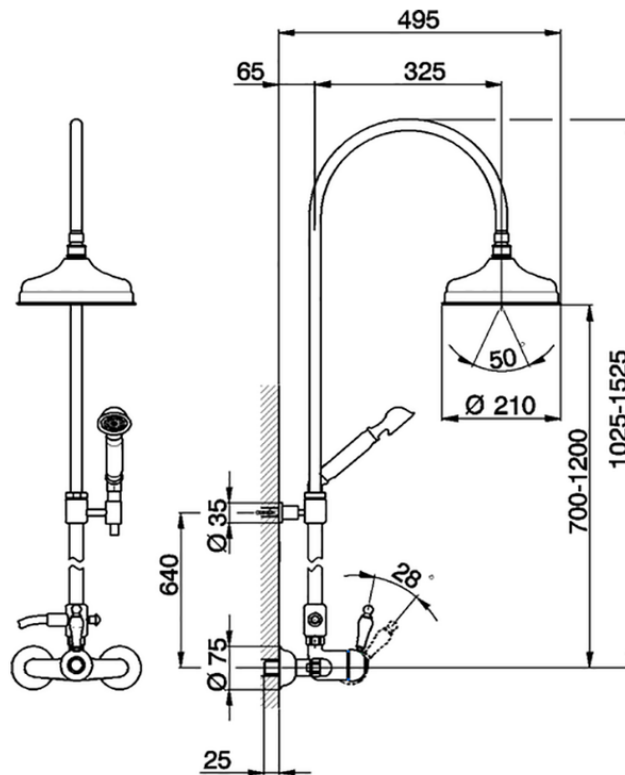

## 2-functions Single lever shower set ARCANA EMPRESS\_EM004050

EM004050

<https://en.cisal.it/2-functions-single-lever-shower-set-arcana-empress-em004050>

2026-06-04