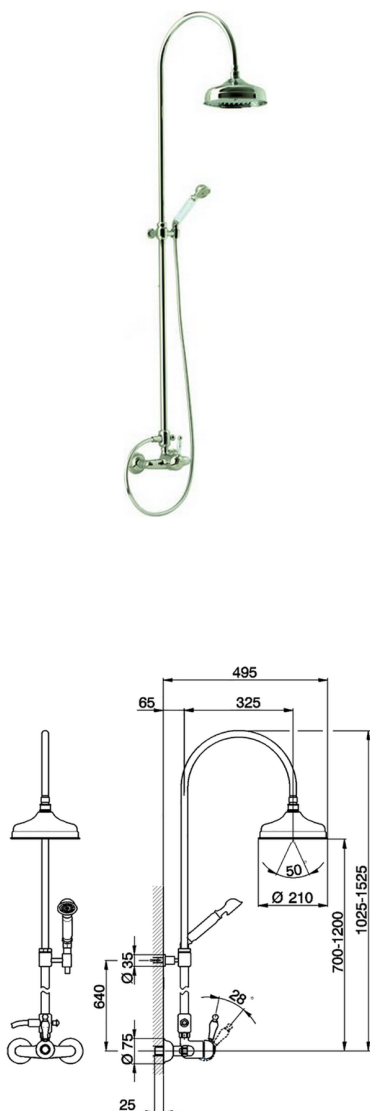

2-functions Single lever shower set ARCANA EMPRESS_EM004050

MODEL **EM004050**

2-functions Single lever shower set, 2 outlet diverter, adjustable riser column, with not sliding handshower bracket, Toscana one spray head shower, D.200 mm Brass round showerhead, 150 cm Brass Flexible Hose

AVAILABLE FINISHINGS

-  **21** 21 Chrome
-  **24** 24 Gold
-  **26** 26 Old Copper
-  **27** 27 Old Bronze
-  **2A** 2A Satin Brushed Nickel
-  **74** 74 Chrome/Gold

CHARACTERISTICS

Cartridge Spare Parts **ZZ92909000**

43 mm Cartridge

2-functions Single lever shower set ARCANA EMPRESS_EM004050

EM004050

<https://en.cisal.it/2-functions-single-lever-shower-set-arcana-empress-em004050>

2026-04-04