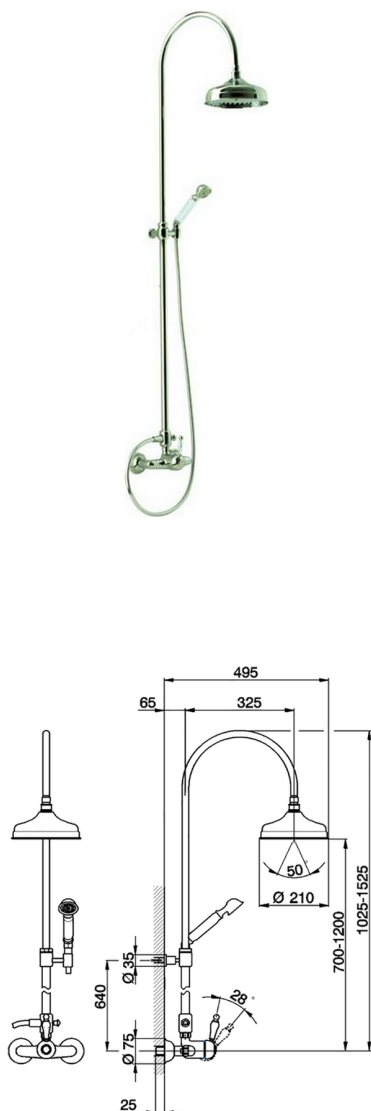

2-functions Single lever shower set ARCANA EMPRESS_EM004050

MODEL **EM004050**

2-functions Single lever shower set, 2 outlet diverter, adjustable riser column, with not sliding handshower bracket, Toscana one spray head shower, D.200 mm Brass round showerhead, 150 cm Brass Flexible Hose

AVAILABLE FINISHINGS

-  **21** 21 Chrome
-  **24** 24 Gold
-  **26** 26 Old Copper
-  **27** 27 Old Bronze
-  **2A** 2A Satin Brushed Nickel
-  **74** 74 Chrome/Gold

CHARACTERISTICS

Cartridge Spare Parts **ZZ92909000**

43 mm Cartridge

2-functions Single lever shower set ARCANA EMPRESS_EM004050

EM004050

<https://en.cisal.it/2-functions-single-lever-shower-set-arcana-empress-em004050>

2026-04-25