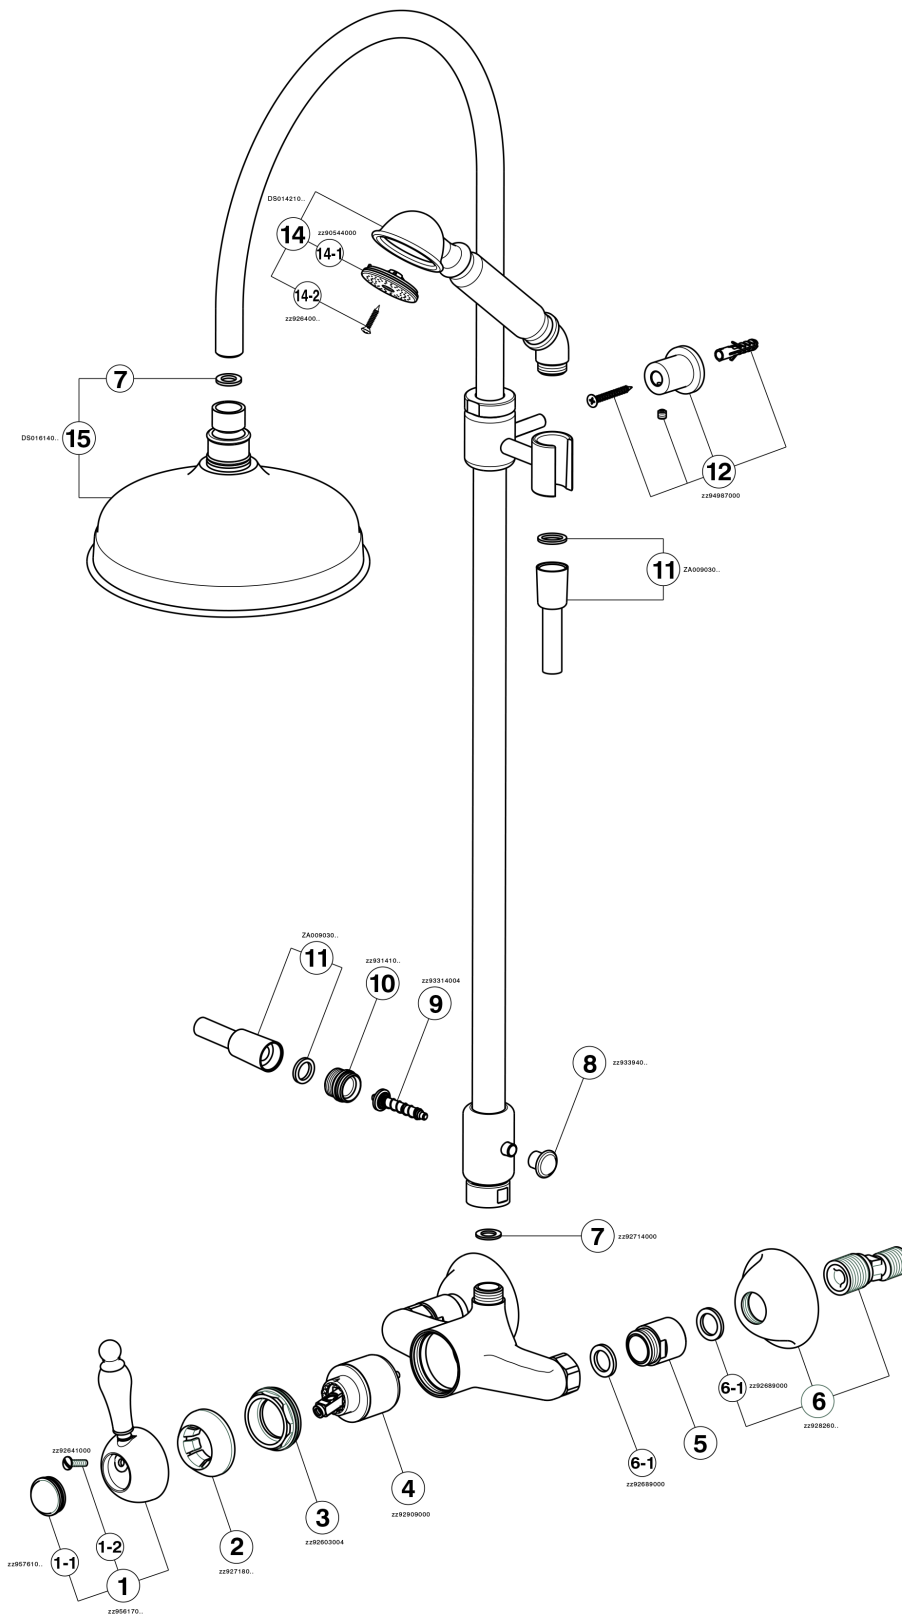

2-functions Single lever shower set ARCANA EMPRESS_EM004050

MODEL **EM004050**

2-functions Single lever shower set, 2 outlet diverter, adjustable riser column, with not sliding handshower bracket, Toscana one spray head shower, D.200 mm Brass round showerhead, 150 cm Brass Flexible Hose

AVAILABLE FINISHINGS

-  **21** 21 Chrome
-  **24** 24 Gold
-  **26** 26 Old Copper
-  **27** 27 Old Bronze
-  **2A** 2A Satin Brushed Nickel
-  **74** 74 Chrome/Gold

CHARACTERISTICS

Cartridge Spare Parts **ZZ92909000**

43 mm Cartridge

2-functions Single lever shower set ARCANA EMPRESS_EM004050

EM004050

<https://en.cisal.it/2-functions-single-lever-shower-set-arcana-empress-em004050>

2026-04-04