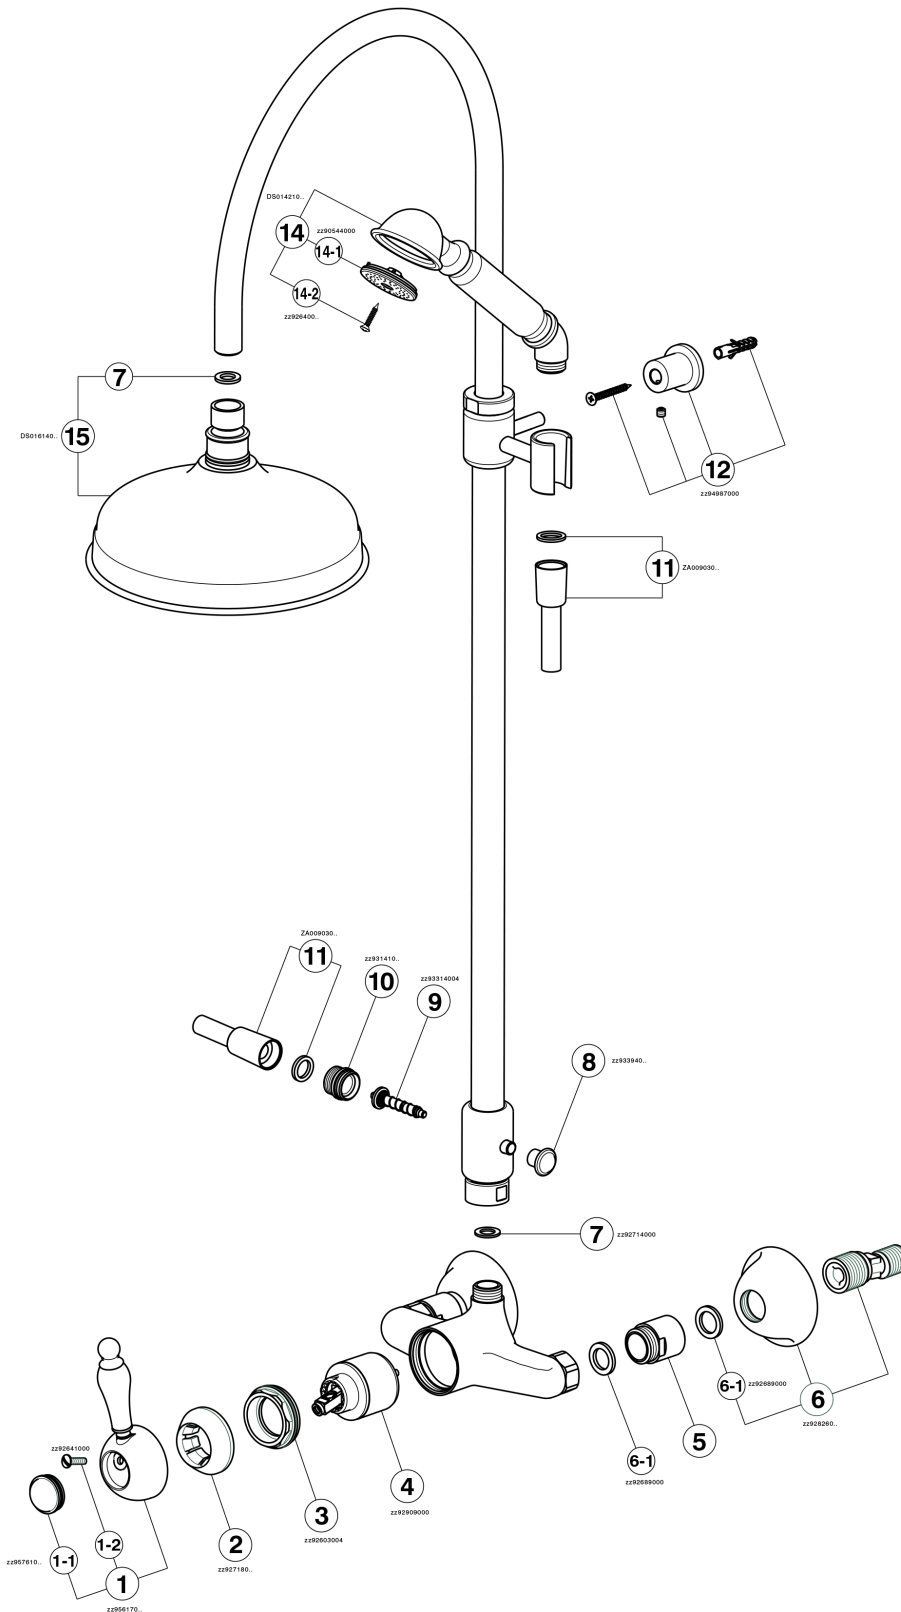

2-functions Single lever shower set ARCANA EMPRESS_EM004050

MODEL **EM004050**

2-functions Single lever shower set, 2 outlet diverter, adjustable riser column, with not sliding handshower bracket, Toscana one spray head shower, D.200 mm Brass round showerhead, 150 cm Brass Flexible Hose

AVAILABLE FINISHINGS

-  **21** 21 Chrome
-  **24** 24 Gold
-  **26** 26 Old Copper
-  **27** 27 Old Bronze
-  **2A** 2A Satin Brushed Nickel
-  **74** 74 Chrome/Gold

CHARACTERISTICS

Cartridge Spare Parts **ZZ92909000**

43 mm Cartridge

2-functions Single lever shower set ARCANA EMPRESS_EM004050

EM004050

<https://en.cisal.it/2-functions-single-lever-shower-set-arcana-empress-em004050>

2026-04-25