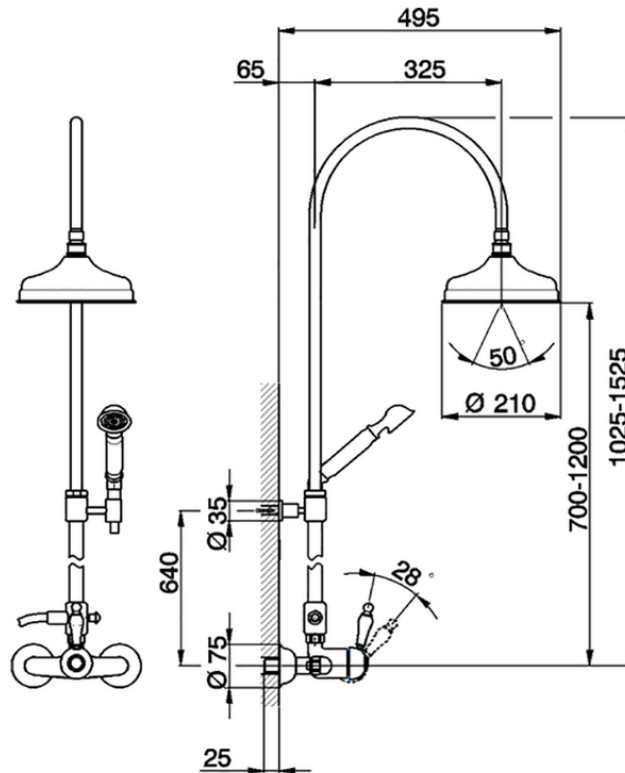

2-functions Single lever shower set ARCANA EMPRESS_EM004050

EM004050

<https://en.cisal.it/2-functions-single-lever-shower-set-arcana-empress-em004050>

2026-06-05