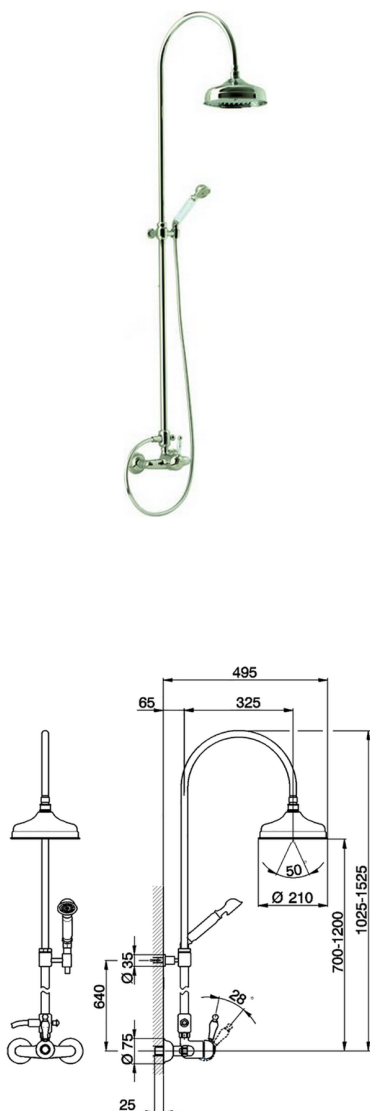

2-functions Single lever shower set ARCANA EMPRESS_EM004050

MODEL **EM004050**

2-functions Single lever shower set, 2 outlet diverter, adjustable riser column, with not sliding handshower bracket, Toscana one spray head shower, D.200 mm Brass round showerhead, 150 cm Brass Flexible Hose

AVAILABLE FINISHINGS

-  **21** 21 Chrome
-  **24** 24 Gold
-  **26** 26 Old Copper
-  **27** 27 Old Bronze
-  **2A** 2A Satin Brushed Nickel
-  **74** 74 Chrome/Gold

CHARACTERISTICS

Cartridge Spare Parts **ZZ92909000**

43 mm Cartridge

2-functions Single lever shower set ARCANA EMPRESS_EM004050

EM004050

<https://en.cisal.it/2-functions-single-lever-shower-set-arcana-empress-em004050>

2026-06-05