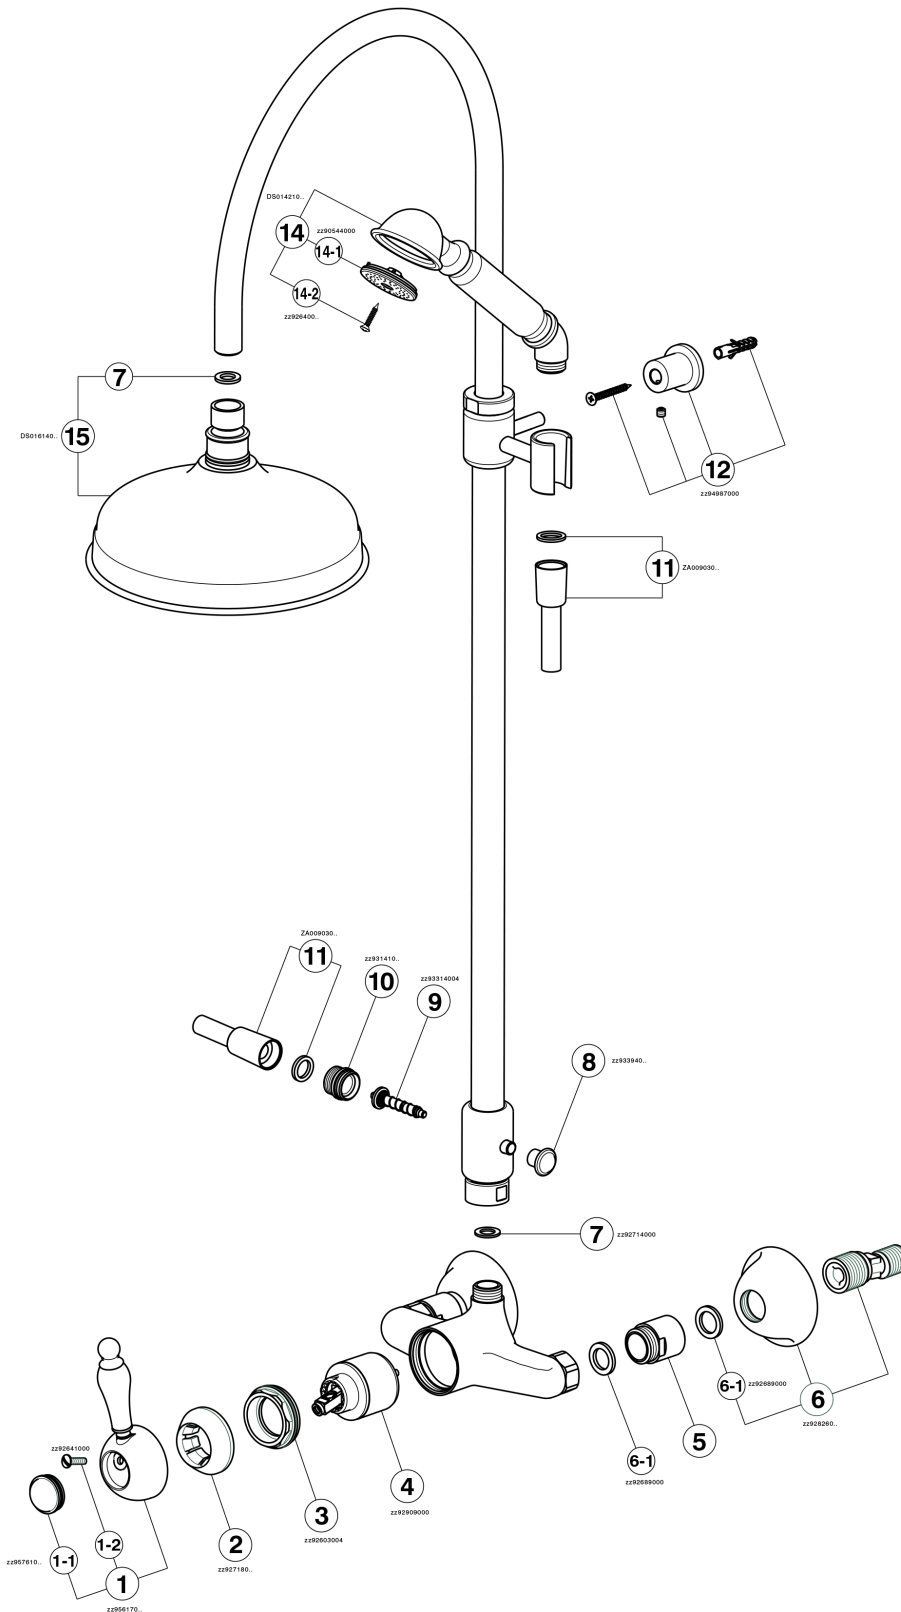

2-functions Single lever shower set ARCANA EMPRESS_EM004050

MODEL **EM004050**

2-functions Single lever shower set, 2 outlet diverter, adjustable riser column, with not sliding handshower bracket, Toscana one spray head shower, D.200 mm Brass round showerhead, 150 cm Brass Flexible Hose

AVAILABLE FINISHINGS

-  **21** 21 Chrome
-  **24** 24 Gold
-  **26** 26 Old Copper
-  **27** 27 Old Bronze
-  **2A** 2A Satin Brushed Nickel
-  **74** 74 Chrome/Gold

CHARACTERISTICS

Cartridge Spare Parts **ZZ92909000**

43 mm Cartridge

2-functions Single lever shower set ARCANA EMPRESS_EM004050

EM004050

<https://en.cisal.it/2-functions-single-lever-shower-set-arcana-empress-em004050>

2026-06-05