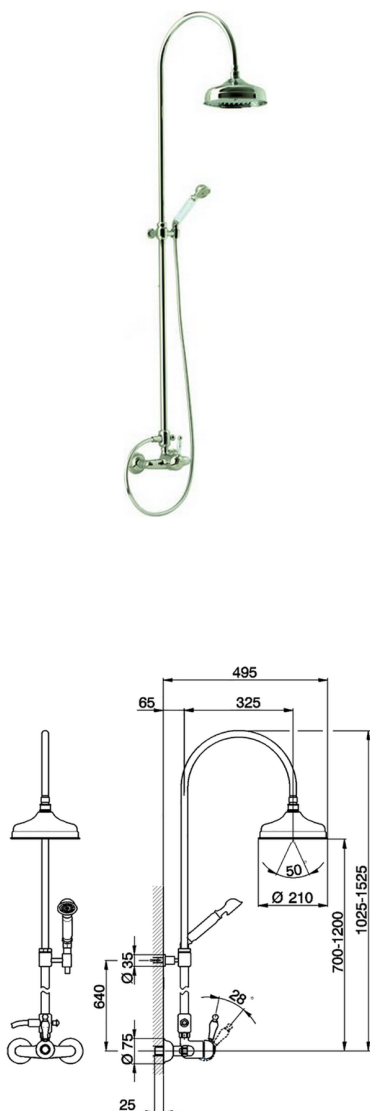

2-functions Single lever shower set ARCANA EMPRESS_EM004050

MODEL **EM004050**

2-functions Single lever shower set, 2 outlet diverter, adjustable riser column, with not sliding handshower bracket, Toscana one spray head shower, D.200 mm Brass round showerhead, 150 cm Brass Flexible Hose

AVAILABLE FINISHINGS

-  **21** 21 Chrome
-  **24** 24 Gold
-  **26** 26 Old Copper
-  **27** 27 Old Bronze
-  **2A** 2A Satin Brushed Nickel
-  **74** 74 Chrome/Gold

CHARACTERISTICS

Cartridge Spare Parts **ZZ92909000**

43 mm Cartridge