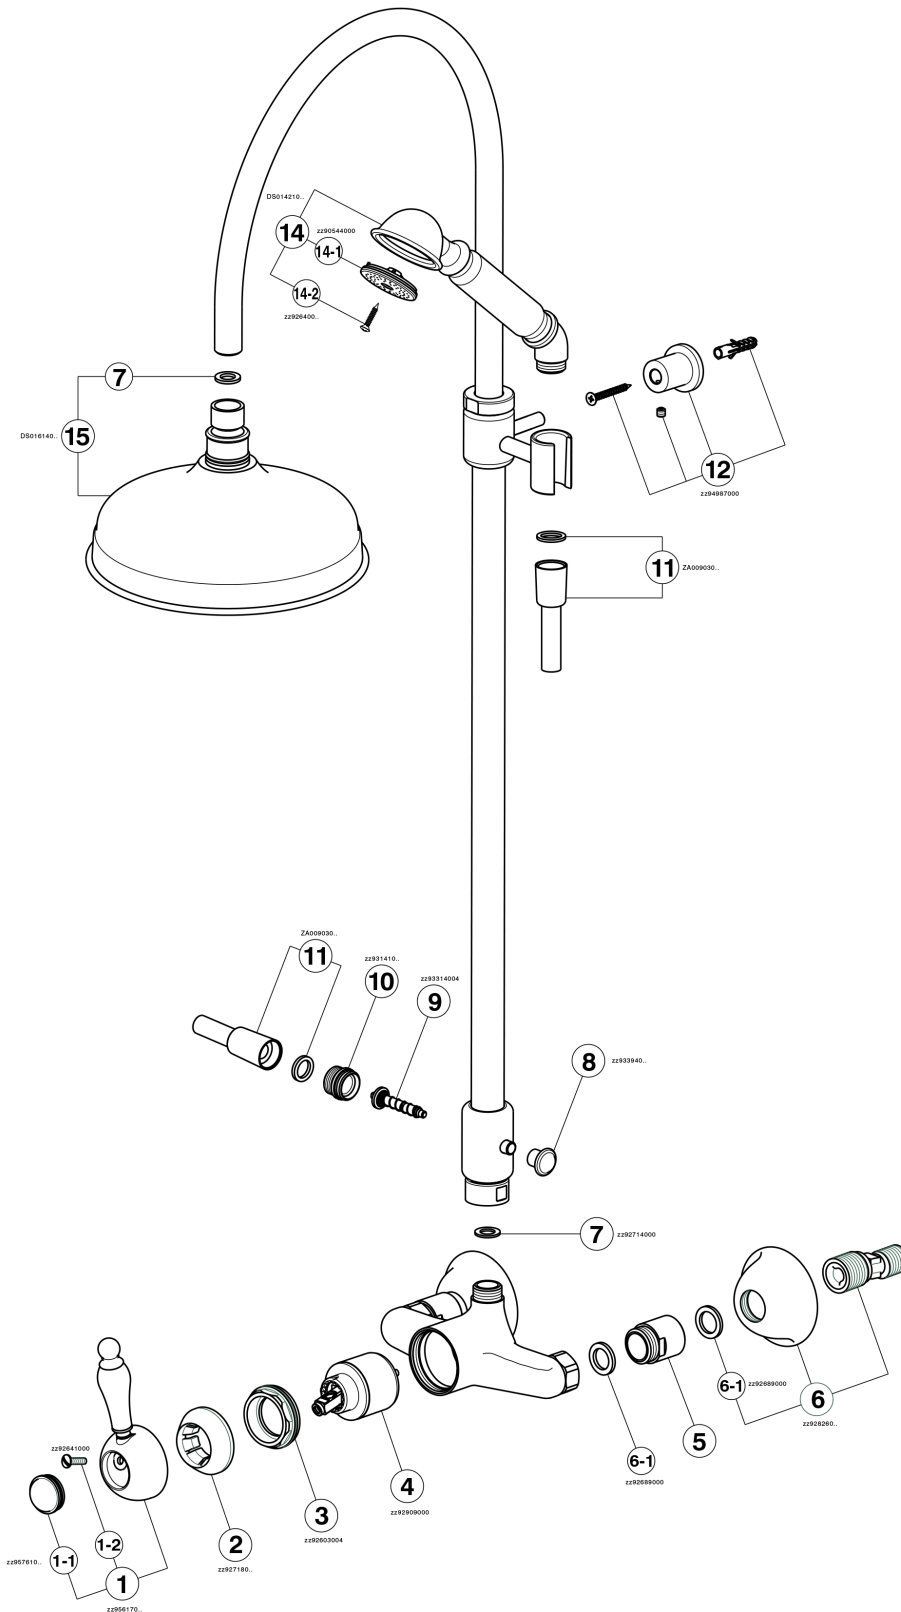

2-functions Single lever shower set ARCANA EMPRESS_EM004050

MODEL **EM004050**

2-functions Single lever shower set, 2 outlet diverter, adjustable riser column, with not sliding handshower bracket, Toscana one spray head shower, D.200 mm Brass round showerhead, 150 cm Brass Flexible Hose

AVAILABLE FINISHINGS

-  **21** 21 Chrome
-  **24** 24 Gold
-  **26** 26 Old Copper
-  **27** 27 Old Bronze
-  **2A** 2A Satin Brushed Nickel
-  **74** 74 Chrome/Gold

CHARACTERISTICS

Cartridge Spare Parts **ZZ92909000**

43 mm Cartridge

2-functions Single lever shower set ARCANA EMPRESS_EM004050

EM004050

<https://en.cisal.it/2-functions-single-lever-shower-set-arcana-empress-em004050>

2026-05-15