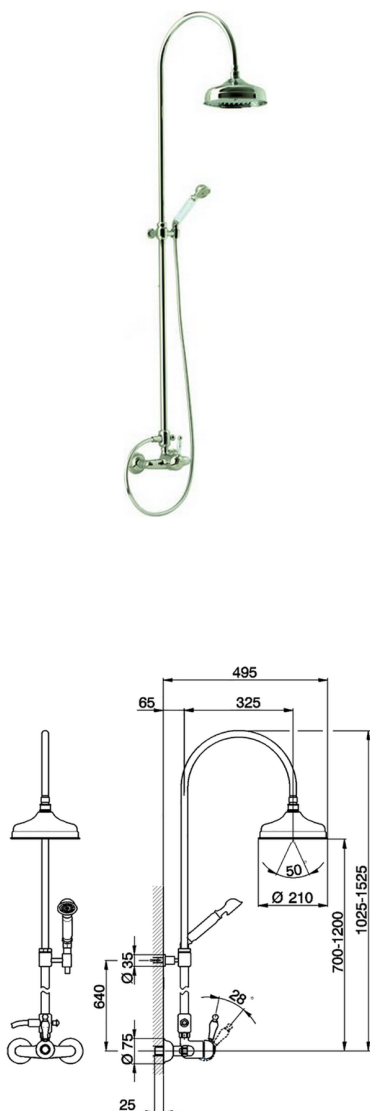

2-functions Single lever shower set ARCANA EMPRESS_EM004050

MODEL **EM004050**

2-functions Single lever shower set, 2 outlet diverter, adjustable riser column, with not sliding handshower bracket, Toscana one spray head shower, D.200 mm Brass round showerhead, 150 cm Brass Flexible Hose

AVAILABLE FINISHINGS

-  **21** 21 Chrome
-  **24** 24 Gold
-  **26** 26 Old Copper
-  **27** 27 Old Bronze
-  **2A** 2A Satin Brushed Nickel
-  **74** 74 Chrome/Gold

CHARACTERISTICS

Cartridge Spare Parts **ZZ92909000**

43 mm Cartridge

2-functions Single lever shower set ARCANA EMPRESS_EM004050

EM004050

<https://en.cisal.it/2-functions-single-lever-shower-set-arcana-empress-em004050>

2026-05-15