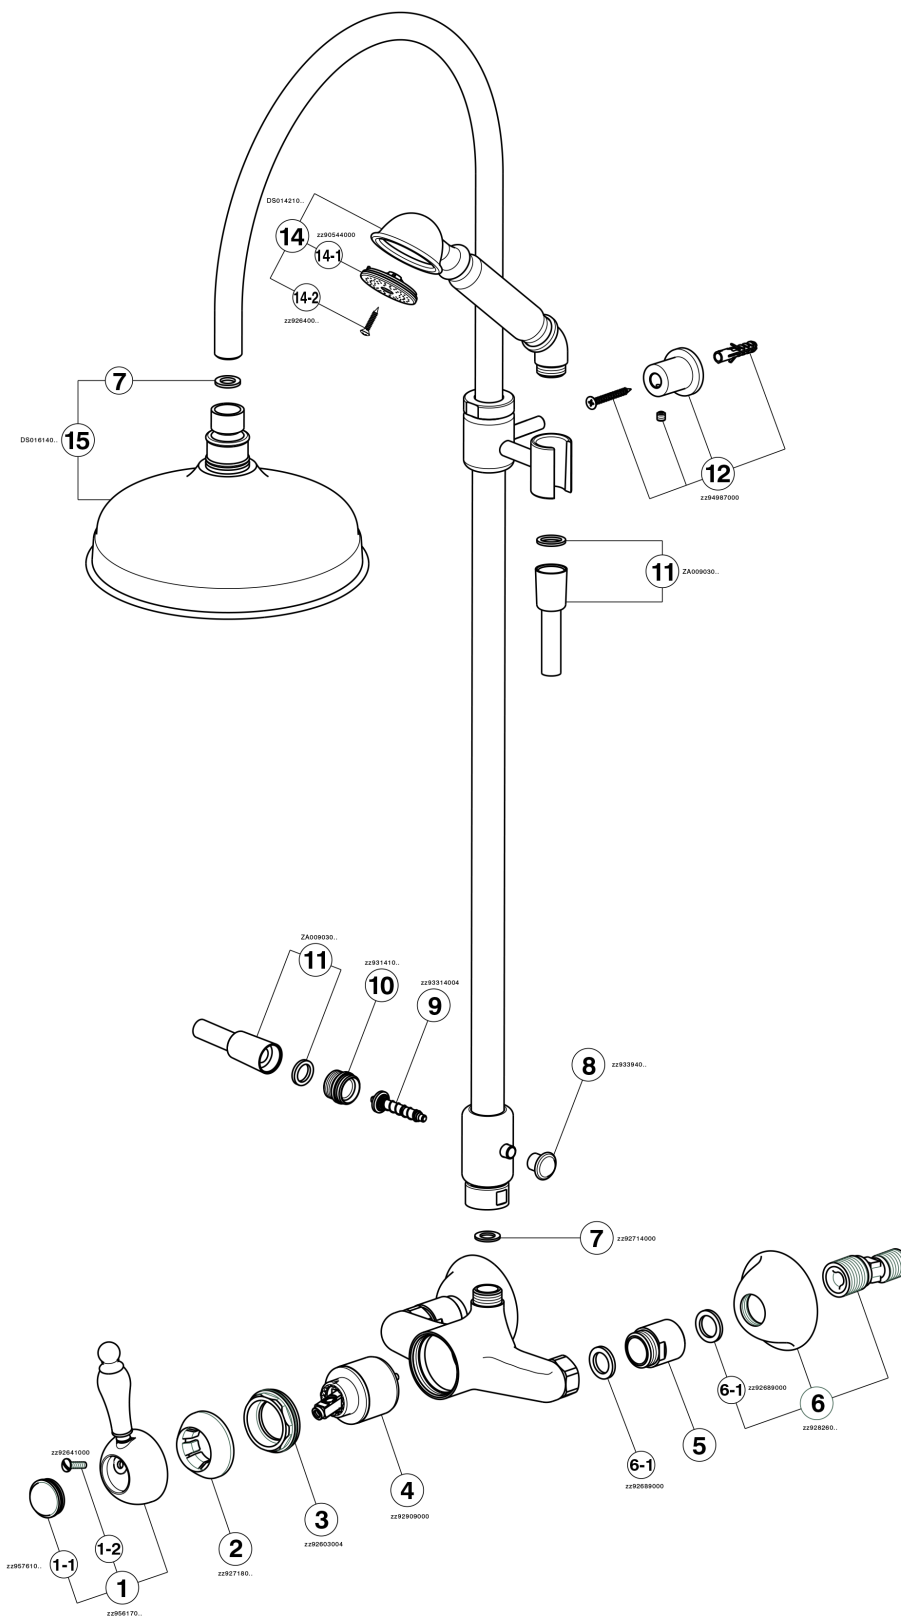

## 2-functions Single lever shower set ARCANA EMPRESS\_EM004050

EM004050

<https://en.cisal.it/2-functions-single-lever-shower-set-arcana-empress-em004050>

2026-06-05