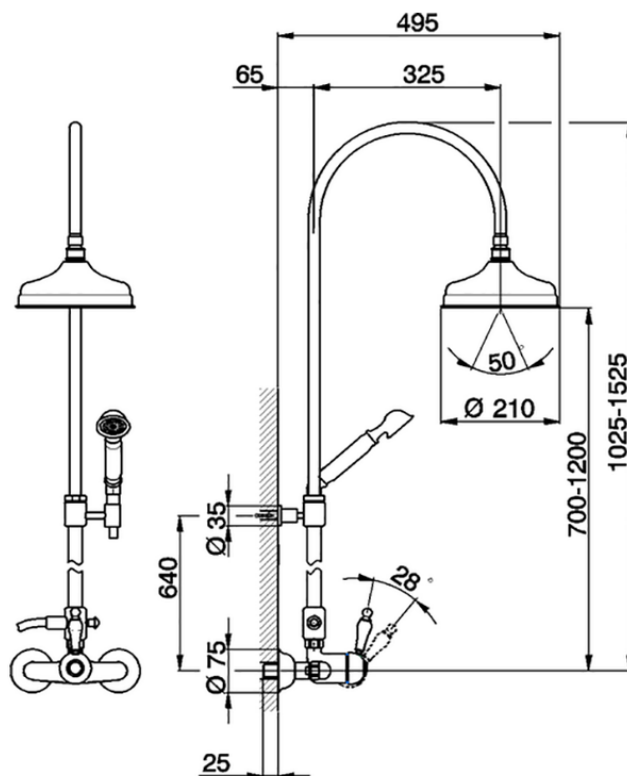

2-functions Single lever shower set ARCANA EMPRESS_EM004050

EM004050

<https://en.cisal.it/2-functions-single-lever-shower-set-arcana-empress-em004050>

2026-04-24