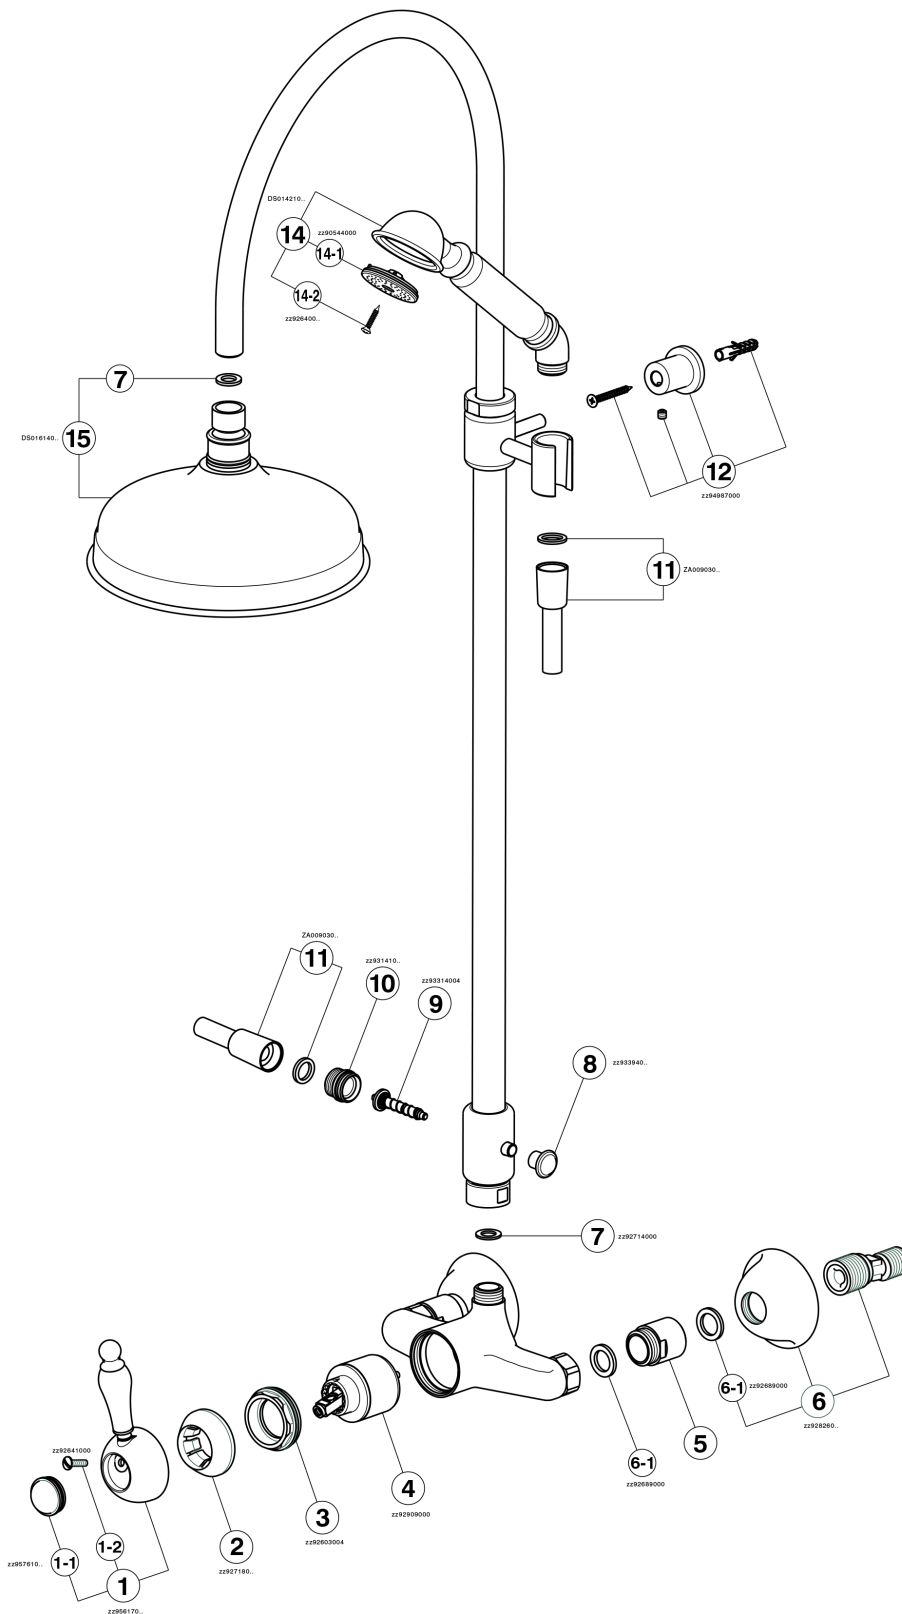

2-functions Single lever shower set ARCANA EMPRESS_EM004050

EM004050

<https://en.cisal.it/2-functions-single-lever-shower-set-arcana-empress-em004050>

2026-04-04