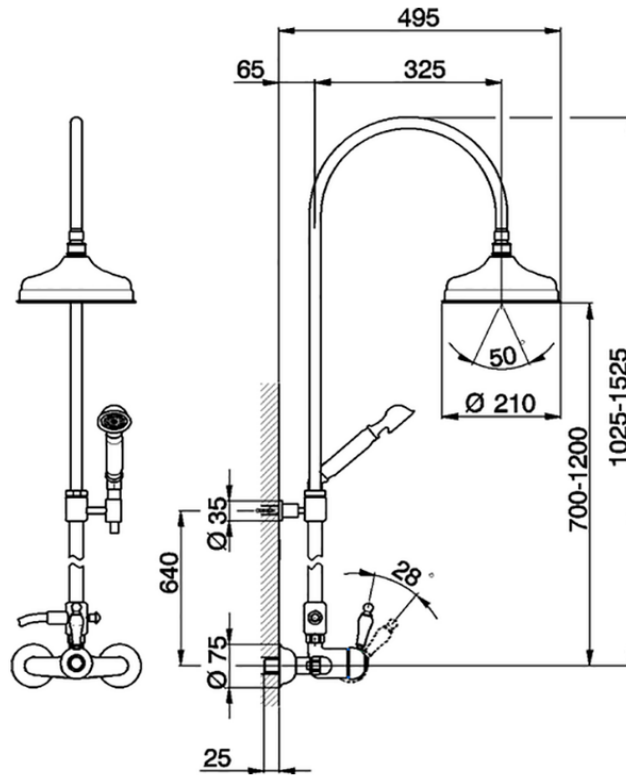

2-functions Single lever shower set ARCANA EMPRESS_EM004050

EM004050

<https://en.cisal.it/2-functions-single-lever-shower-set-arcana-empress-em004050>

2026-04-04