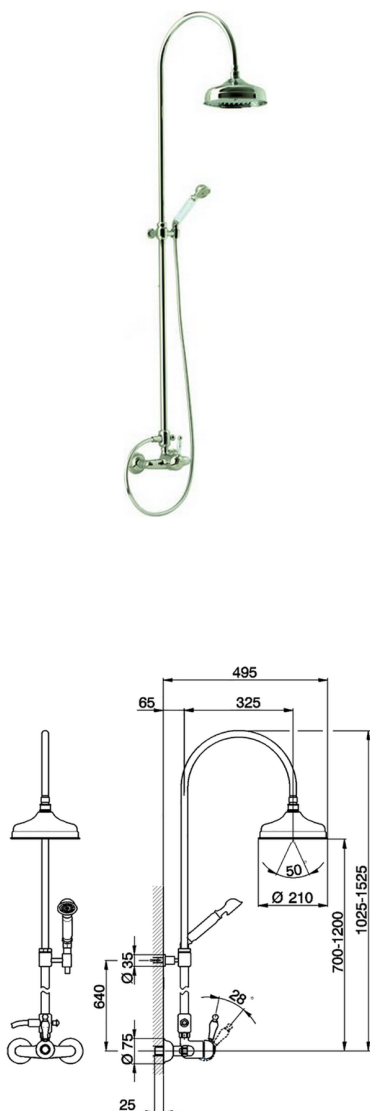

## 2-functions Single lever shower set ARCANA EMPRESS\_EM004050

MODEL **EM004050**

2-functions Single lever shower set, 2 outlet diverter, adjustable riser column, with not sliding handshower bracket, Toscana one spray head shower, D.200 mm Brass round showerhead, 150 cm Brass Flexible Hose

### AVAILABLE FINISHINGS

-  **21** 21 Chrome
-  **24** 24 Gold
-  **26** 26 Old Copper
-  **27** 27 Old Bronze
-  **2A** 2A Satin Brushed Nickel
-  **74** 74 Chrome/Gold

### CHARACTERISTICS

Cartridge Spare Parts **ZZ92909000**

**43 mm Cartridge**

## 2-functions Single lever shower set ARCANA EMPRESS\_EM004050

EM004050

<https://en.cisal.it/2-functions-single-lever-shower-set-arcana-empress-em004050>

2026-06-04