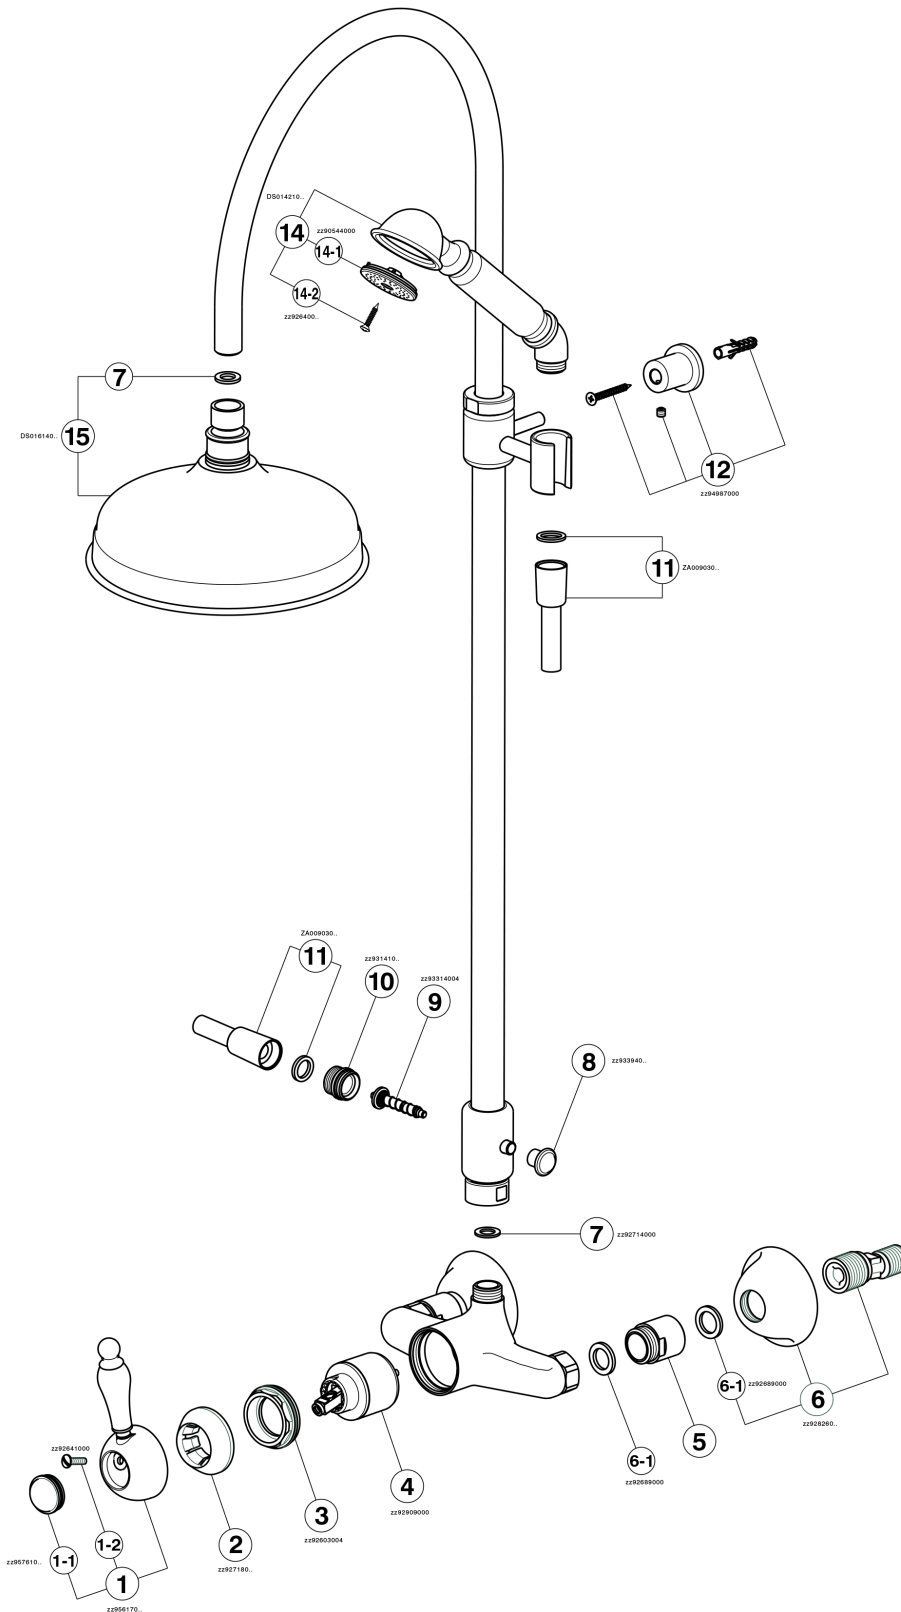

## 2-functions Single lever shower set ARCANA EMPRESS\_EM004050

MODEL **EM004050**

2-functions Single lever shower set, 2 outlet diverter, adjustable riser column, with not sliding handshower bracket, Toscana one spray head shower, D.200 mm Brass round showerhead, 150 cm Brass Flexible Hose

### CHARACTERISTICS

Cartridge Spare Parts **ZZ92909000**

**43 mm Cartridge**

## 2-functions Single lever shower set ARCANA EMPRESS\_EM004050

EM004050

<https://en.cisal.it/2-functions-single-lever-shower-set-arcana-empress-em004050>

2026-06-04