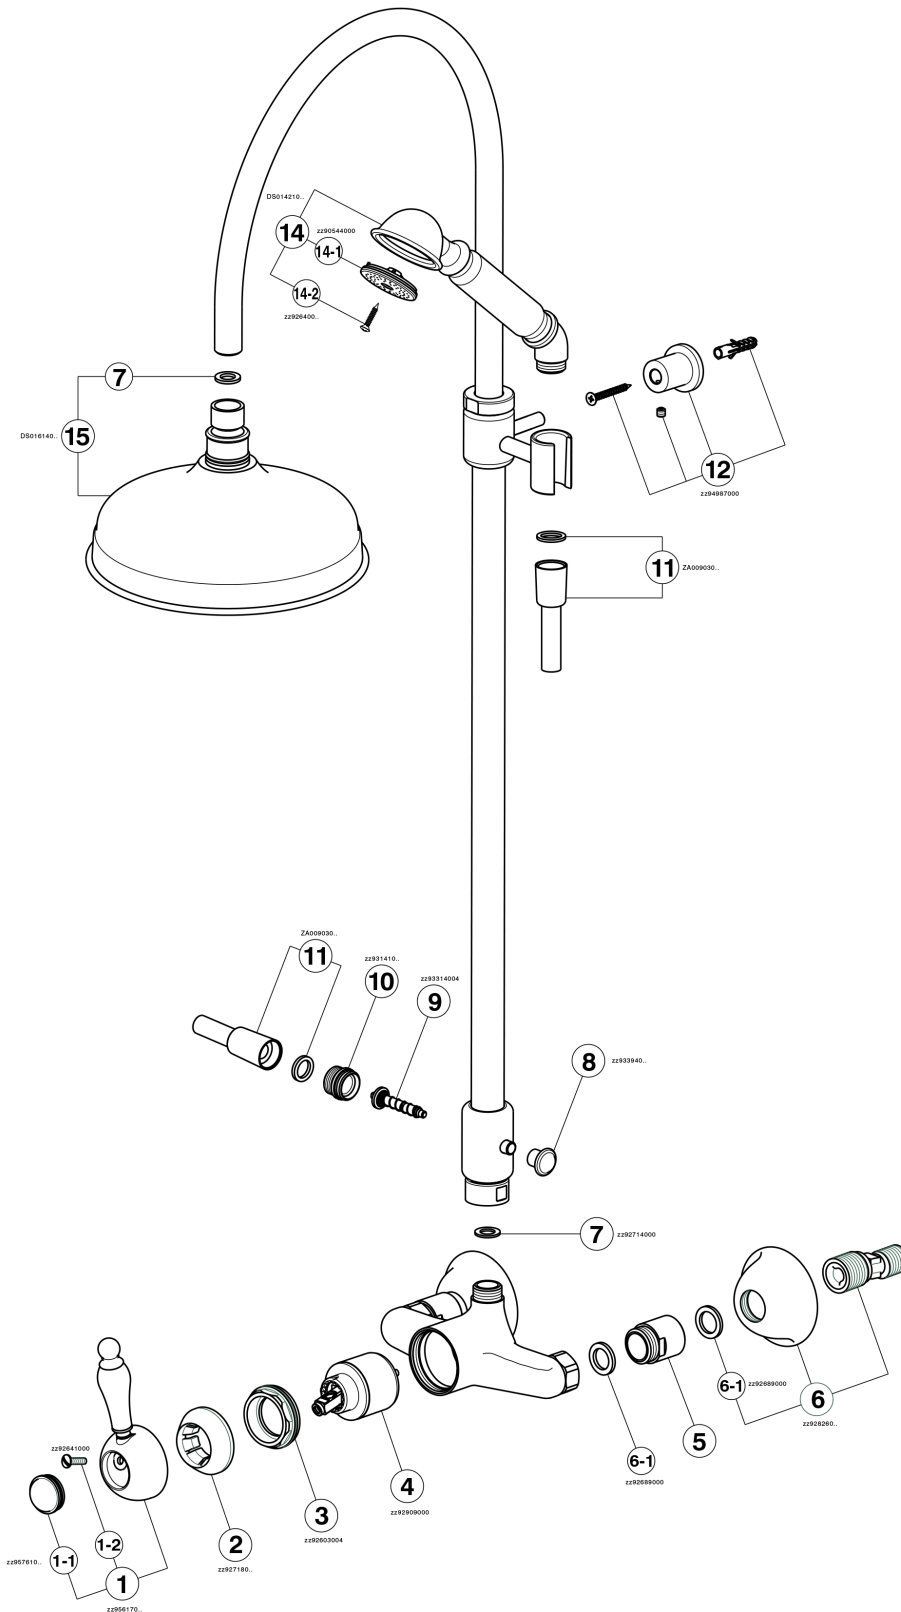

2-functions Single lever shower set ARCANA EMPRESS_EM004050

EM004050

<https://en.cisal.it/2-functions-single-lever-shower-set-arcana-empress-em004050>

2026-06-04