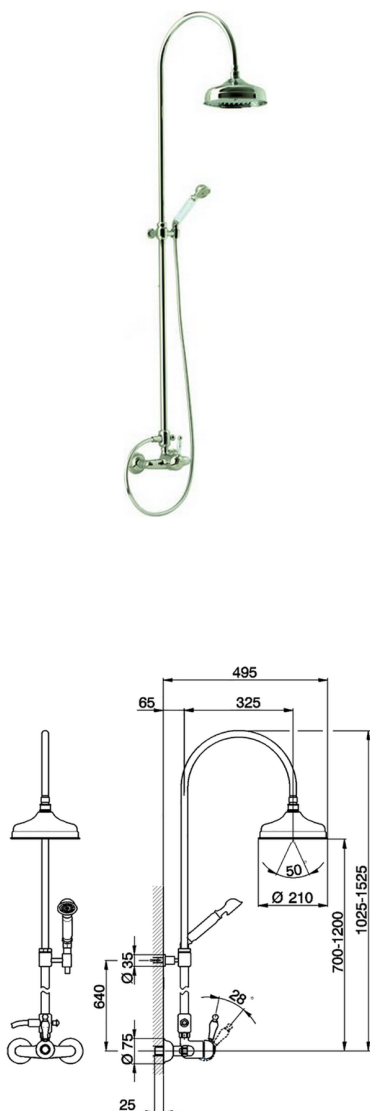

2-functions Single lever shower set ARCANA EMPRESS_EM004050

MODEL **EM004050**

2-functions Single lever shower set, 2 outlet diverter, adjustable riser column, with not sliding handshower bracket, Toscana one spray head shower, D.200 mm Brass round showerhead, 150 cm Brass Flexible Hose

AVAILABLE FINISHINGS

-  **21** 21 Chrome
-  **24** 24 Gold
-  **26** 26 Old Copper
-  **27** 27 Old Bronze
-  **2A** 2A Satin Brushed Nickel
-  **74** 74 Chrome/Gold

CHARACTERISTICS

Cartridge Spare Parts **ZZ92909000**

43 mm Cartridge

2-functions Single lever shower set ARCANA EMPRESS_EM004050

EM004050

<https://en.cisal.it/2-functions-single-lever-shower-set-arcana-empress-em004050>

2026-04-24