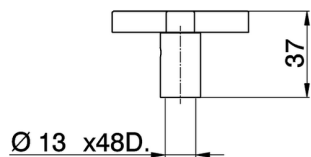

Handle Barcelona Quad SPARE PARTS_ZZ946340

MODEL **ZZ946340**

Handle Barcelona Quad,for concealed valve

AVAILABLE FINISHINGS

21 21 Chrome

2A 2A Satin Brushed Nickel

CHARACTERISTICS

2026-05-01