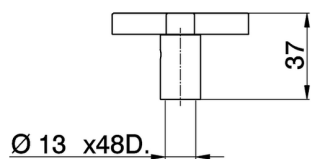

Handle Barcelona Quad SPARE PARTS_ZZ946340

MODEL **ZZ946340**

Handle Barcelona Quad,for concealed valve

AVAILABLE FINISHINGS

21 21 Chrome

2A 2A Satin Brushed Nickel

CHARACTERISTICS

2026-04-09