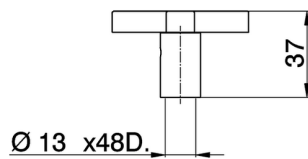

Handle Barcelona Quad SPARE PARTS_ZZ946340

MODEL **ZZ946340**

Handle Barcelona Quad,for concealed valve

AVAILABLE FINISHINGS

21 21 Chrome

2A 2A Satin Brushed Nickel

CHARACTERISTICS

2026-04-29