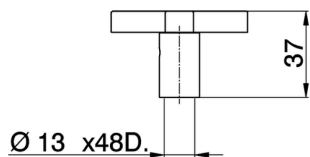

## Handle Barcelona Quad SPARE PARTS\_ZZ946340

MODEL **ZZ946340**

Handle Barcelona Quad,for concealed valve

AVAILABLE FINISHINGS

**21** 21 Chrome

**2A** 2A Satin Brushed Nickel

CHARACTERISTICS

2026-04-08