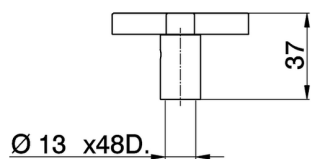

Handle Barcelona Quad SPARE PARTS_ZZ946340

MODEL **ZZ946340**

Handle Barcelona Quad,for concealed valve

AVAILABLE FINISHINGS

21 21 Chrome

2A 2A Satin Brushed Nickel

CHARACTERISTICS

2026-06-14