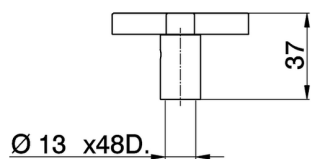

Handle Barcelona Quad SPARE PARTS_ZZ946340

MODEL **ZZ946340**

Handle Barcelona Quad,for concealed valve

AVAILABLE FINISHINGS

21 21 Chrome

2A 2A Satin Brushed Nickel

CHARACTERISTICS

2026-05-20