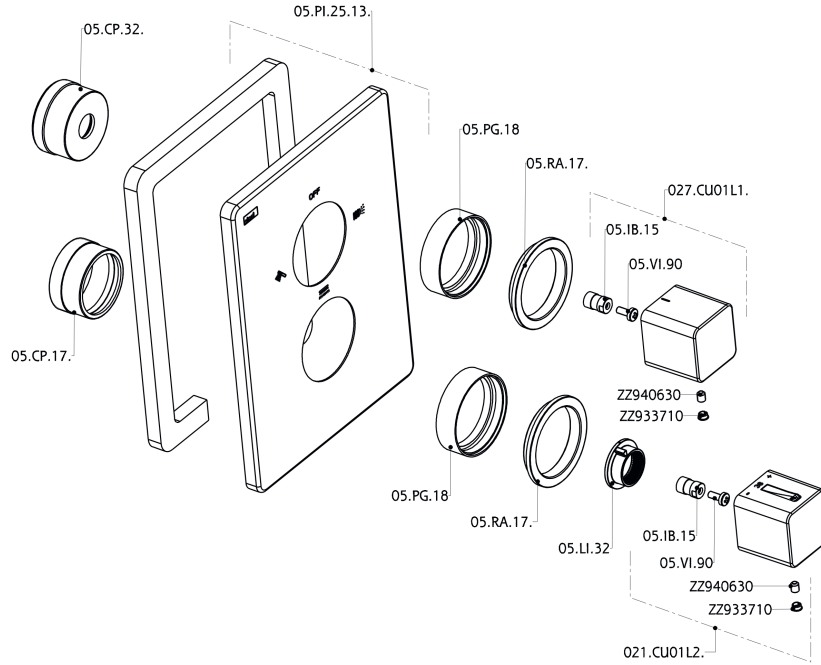

Exposed part for con.thermo.shower valve, 3-outlet CUBIC_CU018200

CU018200

<https://en.cisal.it/exposed-part-for-con-thermo-shower-valve-3-outlet-cubic-cu018200>

Concealed thermostatic shower valve, 3-outlets CONCEALED_ZA018201

ZA018201

<https://en.cisal.it/concealed-thermostatic-shower-valve-3-outlets-concealed-za018201>

2026-04-26