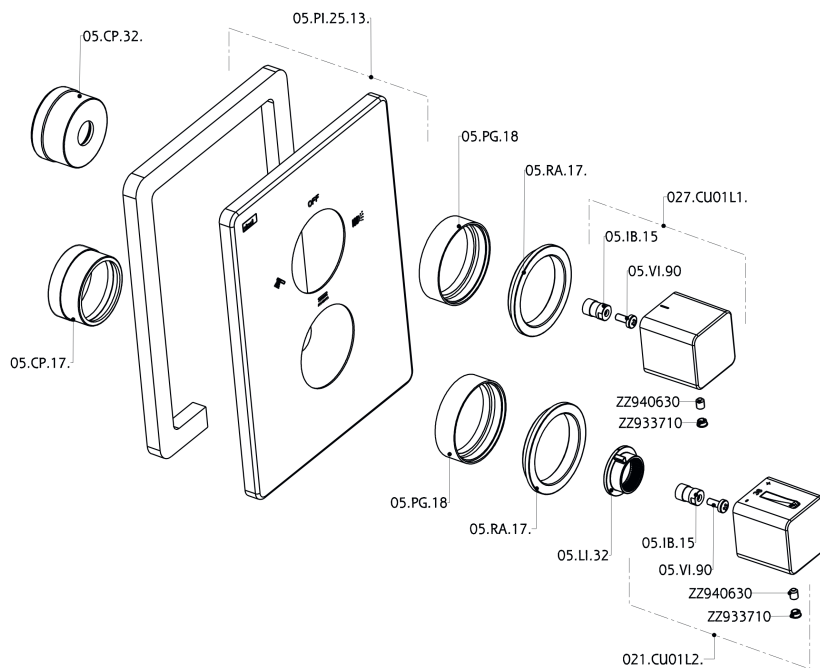

## Exposed part for con.thermo.shower valve, 3-outlet CUBIC\_CU018200

CU018200

<https://en.cisal.it/exposed-part-for-con-thermo-shower-valve-3-outlet-cubic-cu018200>

## Concealed thermostatic shower valve, 3-outlets CONCEALED\_ZA018201

ZA018201

<https://en.cisal.it/concealed-thermostatic-shower-valve-3-outlets-concealed-za018201>

2026-04-26