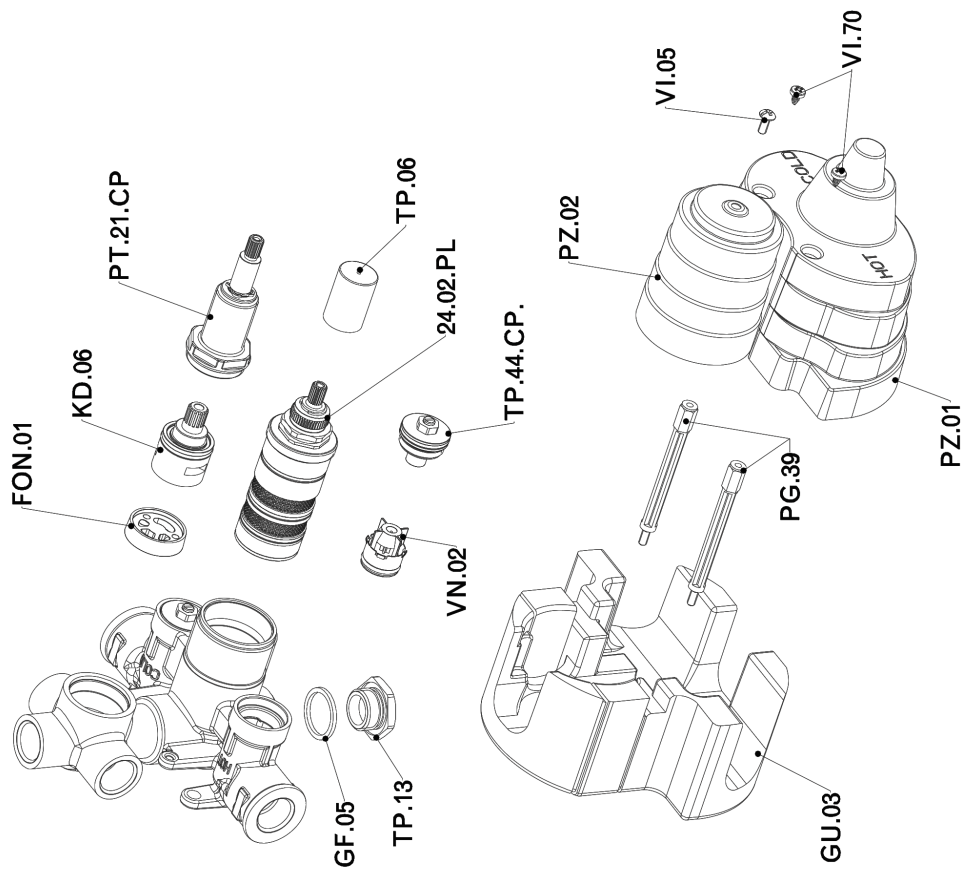

Exposed part for con.thermo.shower valve, 3-outlet CUBIC_CU018200

CU018200

<https://en.cisal.it/exposed-part-for-con-thermo-shower-valve-3-outlet-cubic-cu018200>

Concealed thermostatic shower valve, 3-outlets CONCEALED_ZA018201

ZA018201

<https://en.cisal.it/concealed-thermostatic-shower-valve-3-outlets-concealed-za018201>

2026-06-13