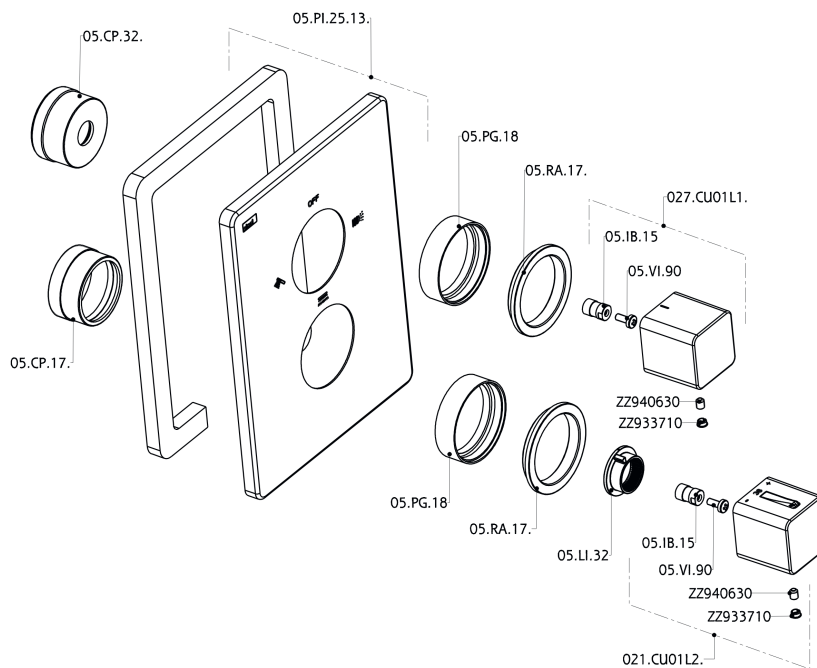

Exposed part for con.thermo.shower valve, 3-outlet CUBIC_CU018200

CU018200

<https://en.cisal.it/exposed-part-for-con-thermo-shower-valve-3-outlet-cubic-cu018200>

Concealed thermostatic shower valve, 3-outlets CONCEALED_ZA018201

ZA018201

<https://en.cisal.it/concealed-thermostatic-shower-valve-3-outlets-concealed-za018201>

2026-06-13