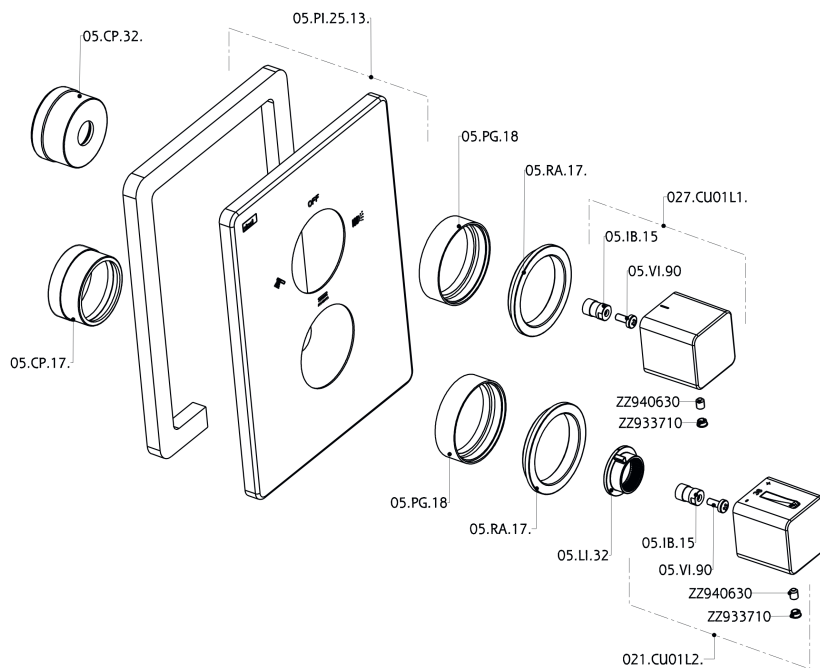

Exposed part for con.thermo.shower valve, 3-outlet CUBIC_CU018200

CU018200

<https://en.cisal.it/exposed-part-for-con-thermo-shower-valve-3-outlet-cubic-cu018200>

Concealed thermostatic shower valve, 3-outlets CONCEALED_ZA018201

ZA018201

<https://en.cisal.it/concealed-thermostatic-shower-valve-3-outlets-concealed-za018201>

2026-04-03