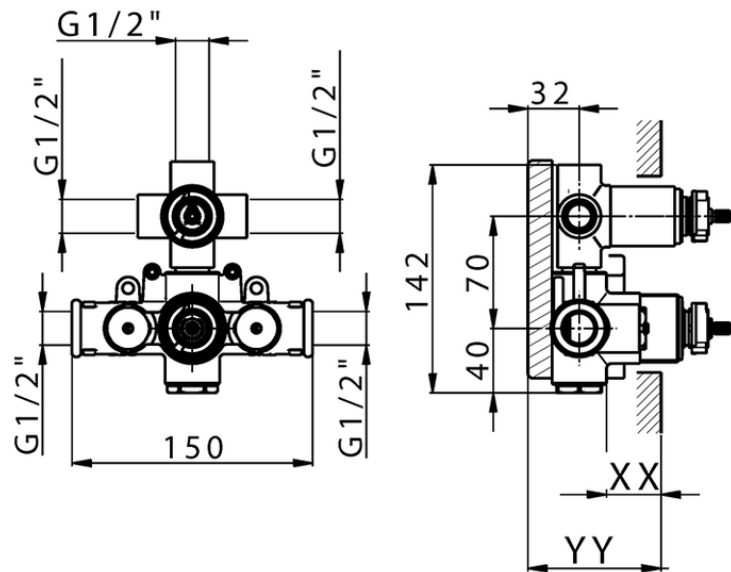

Exposed part for con.thermo.shower valve, 3-outlet CUBIC_CU018200

CU018200

<https://en.cisal.it/exposed-part-for-con-thermo-shower-valve-3-outlet-cubic-cu018200>

Piastra/Plate/Plaque/Platte/Placa

2-3mm: XX 25-40 YY 76-91

10 mm: XX 16-31 YY 65-80

ZA018201

<https://en.cisal.it/concealed-thermostatic-shower-valve-3-outlets-concealed-za018201>

2026-04-26