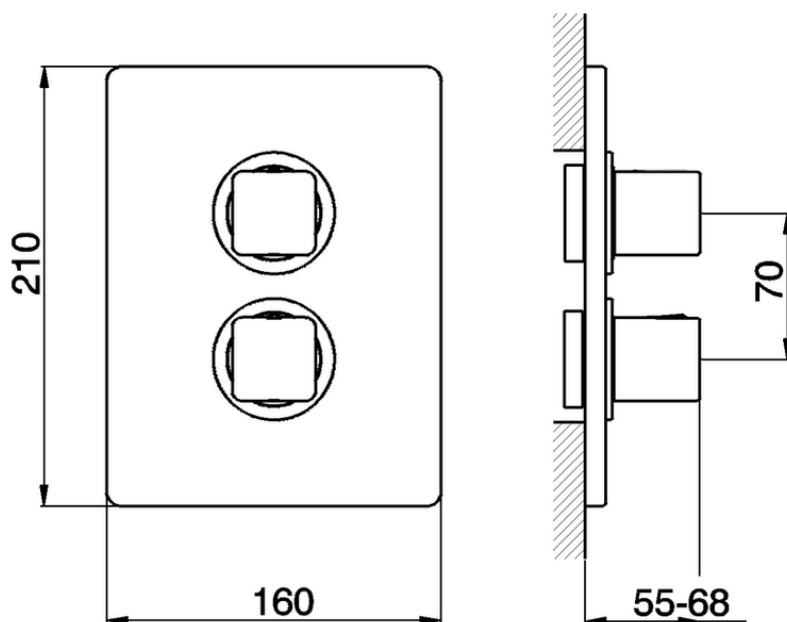

Exposed part for con.thermo.shower valve, 3-outlet CUBIC_CU018200

CU018200

<https://en.cisal.it/exposed-part-for-con-thermo-shower-valve-3-outlet-cubic-cu018200>

Piastra/Plate/Plaque/Platte/Placa

2-3mm: XX 25-40 YY 76-91

10 mm: XX 16-31 YY 65-80

ZA018201

<https://en.cisal.it/concealed-thermostatic-shower-valve-3-outlets-concealed-za018201>

2026-04-03