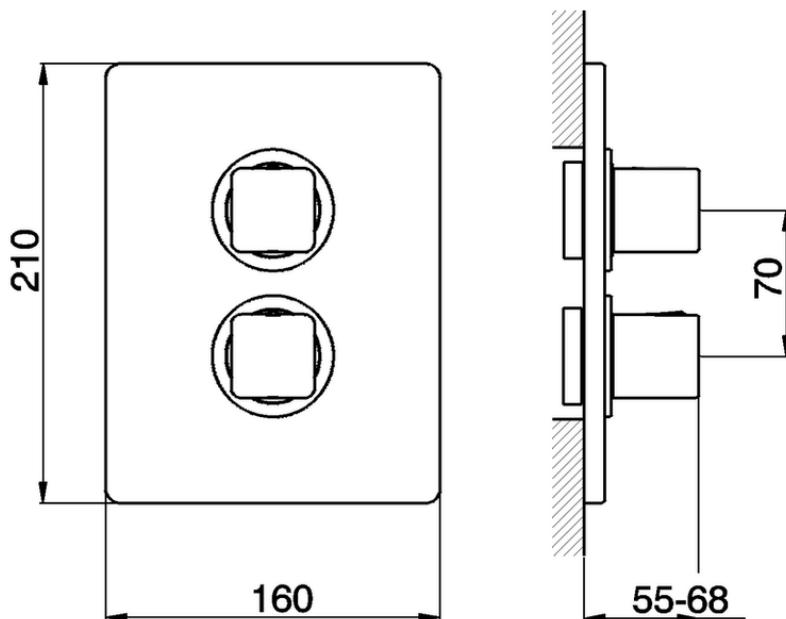

Exposed part for con.thermo.shower valve, 3-outlet CUBIC_CU018200

CU018200

<https://en.cisal.it/exposed-part-for-con-thermo-shower-valve-3-outlet-cubic-cu018200>

Piastra/Plate/Plaque/Platte/Placa

2-3mm: XX 25-40 YY 76-91

10 mm: XX 16-31 YY 65-80

ZA018201

<https://en.cisal.it/concealed-thermostatic-shower-valve-3-outlets-concealed-za018201>

2026-06-13