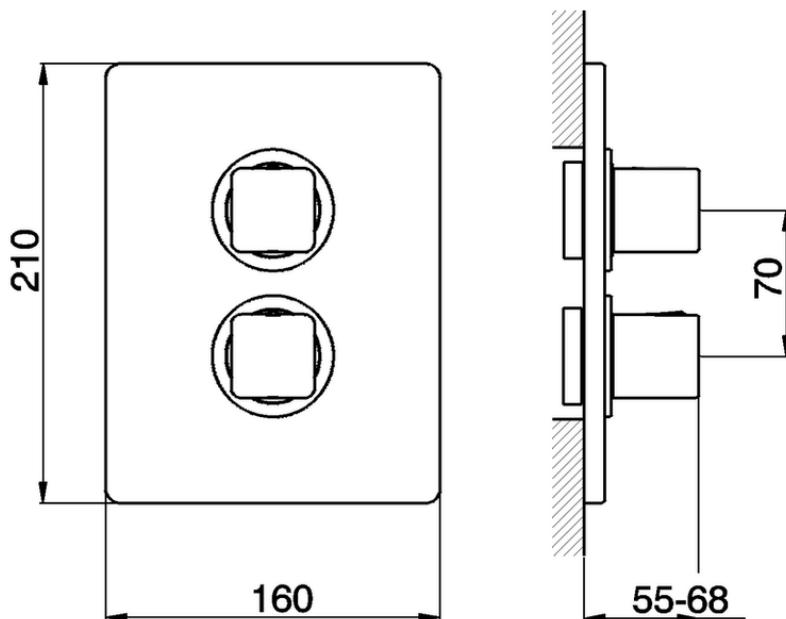

Exposed part for con.thermo.shower valve, 3-outlet CUBIC_CU018200

CU018200

<https://en.cisal.it/exposed-part-for-con-thermo-shower-valve-3-outlet-cubic-cu018200>

Piastra/Plate/Plaque/Platte/Placa

2-3mm: XX 25-40 YY 76-91

10 mm: XX 16-31 YY 65-80

ZA018201

<https://en.cisal.it/concealed-thermostatic-shower-valve-3-outlets-concealed-za018201>

2026-04-26