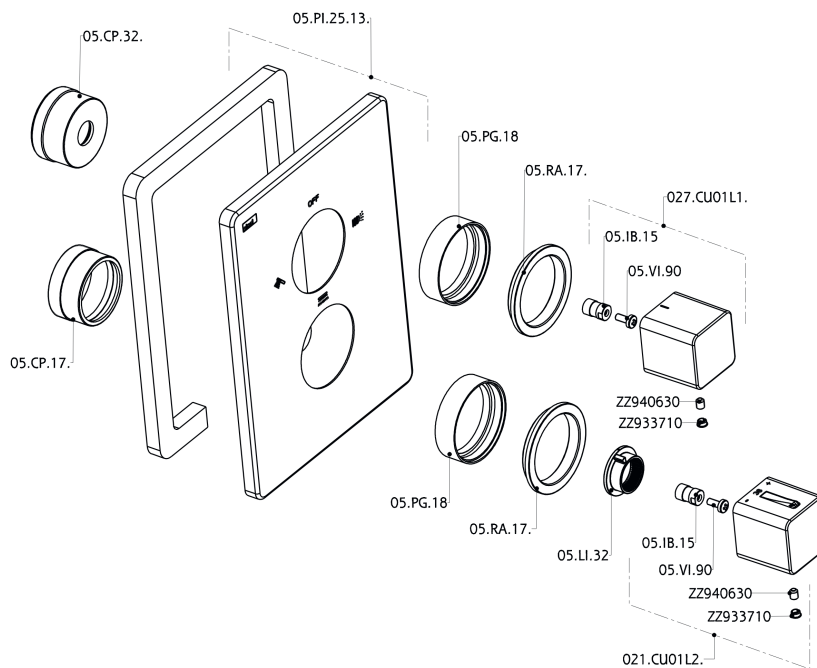

Exposed part for con.thermo.shower valve, 3-outlet CUBIC_CU018200

CU018200

<https://en.cisal.it/exposed-part-for-con-thermo-shower-valve-3-outlet-cubic-cu018200>

Concealed thermostatic shower valve, 3-outlets CONCEALED_ZA018201

ZA018201

<https://en.cisal.it/concealed-thermostatic-shower-valve-3-outlets-concealed-za018201>

2026-04-03