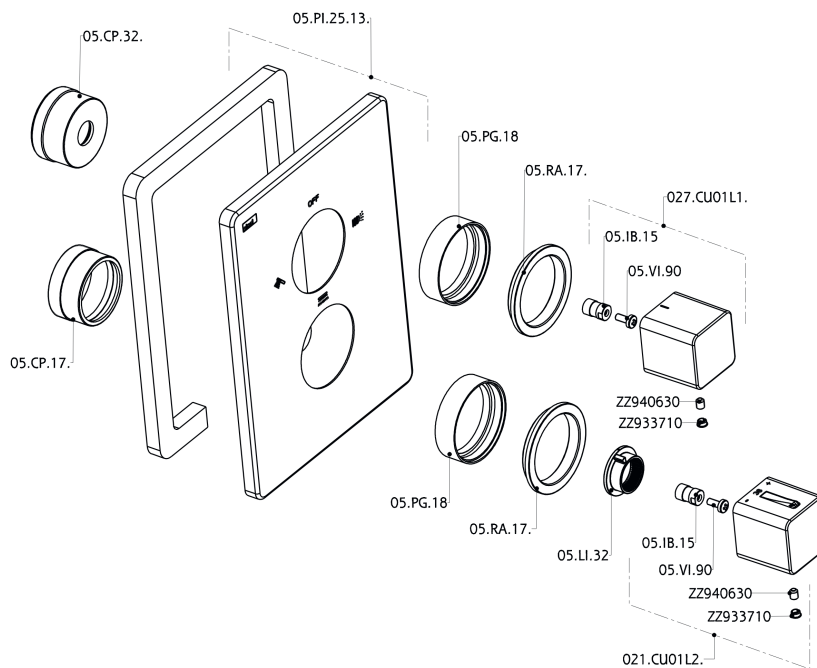

Exposed part for con.thermo.shower valve, 3-outlet CUBIC_CU018200

CU018200

<https://en.cisal.it/exposed-part-for-con-thermo-shower-valve-3-outlet-cubic-cu018200>

Concealed thermostatic shower valve, 3-outlets CONCEALED_ZA018201

ZA018201

<https://en.cisal.it/concealed-thermostatic-shower-valve-3-outlets-concealed-za018201>

2026-06-14