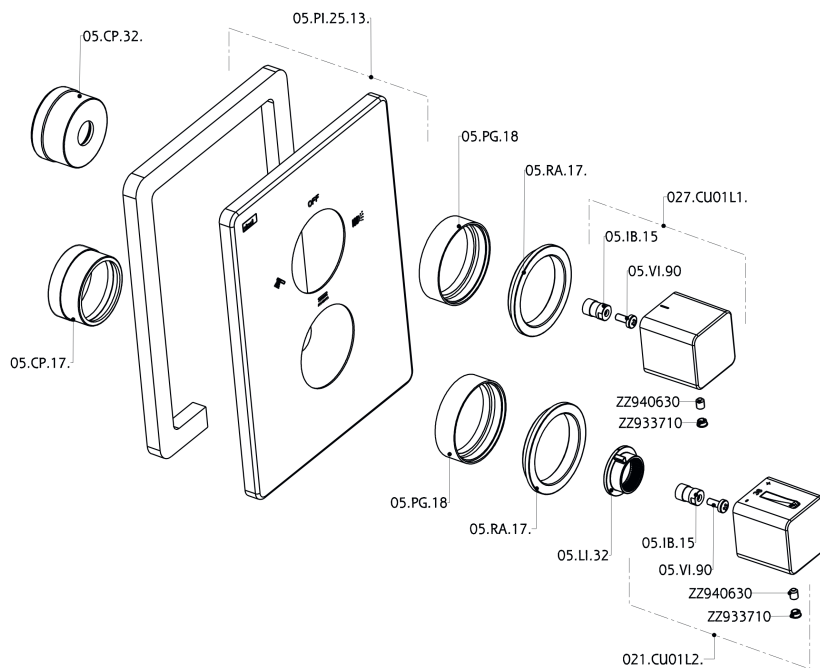

Exposed part for con.thermo.shower valve, 3-outlet CUBIC_CU018200

CU018200

<https://en.cisal.it/exposed-part-for-con-thermo-shower-valve-3-outlet-cubic-cu018200>

Concealed thermostatic shower valve, 3-outlets CONCEALED_ZA018201

ZA018201

<https://en.cisal.it/concealed-thermostatic-shower-valve-3-outlets-concealed-za018201>

2026-05-19