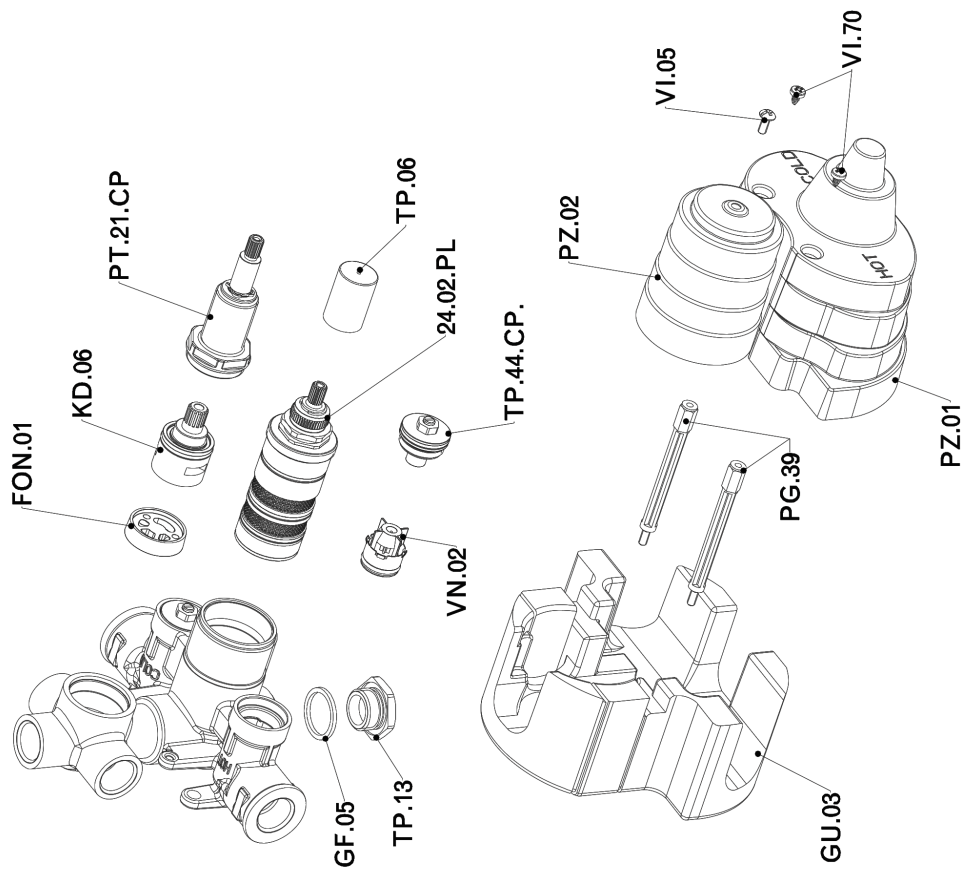

Exposed part for con.thermo.shower valve, 3-outlet CUBIC_CU018200

CU018200

<https://en.cisal.it/exposed-part-for-con-thermo-shower-valve-3-outlet-cubic-cu018200>

Concealed thermostatic shower valve, 3-outlets CONCEALED_ZA018201

ZA018201

<https://en.cisal.it/concealed-thermostatic-shower-valve-3-outlets-concealed-za018201>

2026-05-19