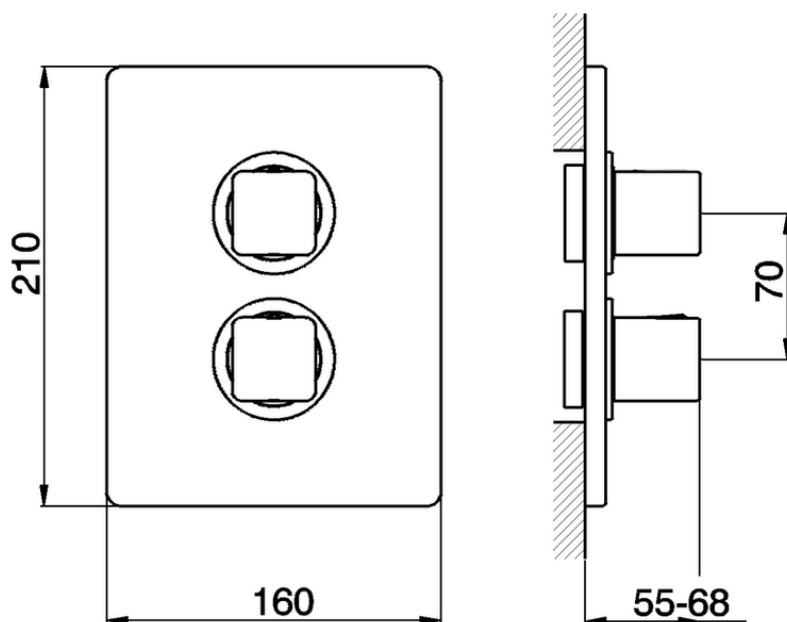

## Exposed part for con.thermo.shower valve, 3-outlet CUBIC\_CU018200

CU018200

<https://en.cisal.it/exposed-part-for-con-thermo-shower-valve-3-outlet-cubic-cu018200>

Piastra/Plate/Plaque/Platte/Placa

2-3mm: XX 25-40 YY 76-91

10 mm: XX 16-31 YY 65-80

ZA018201

<https://en.cisal.it/concealed-thermostatic-shower-valve-3-outlets-concealed-za018201>

2026-06-14