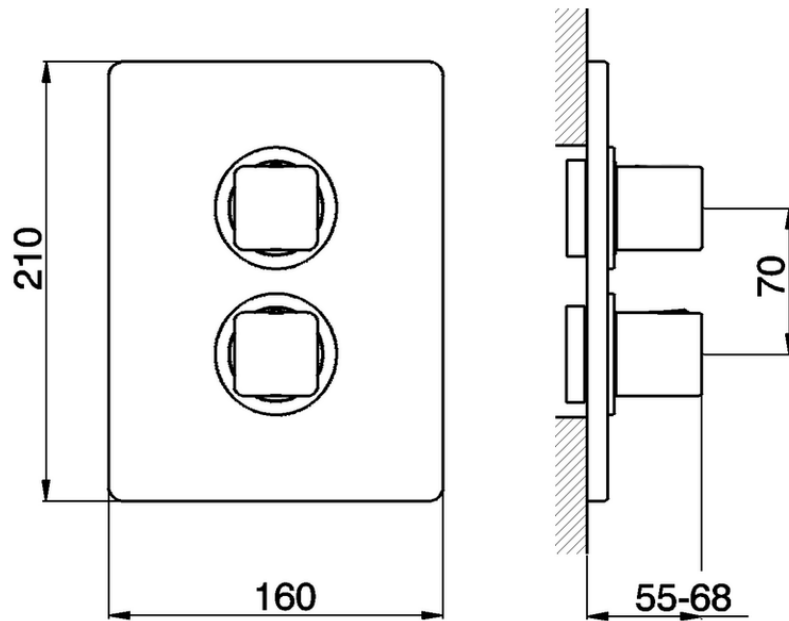

Exposed part for con.thermo.shower valve, 3-outlet CUBIC_CU018200

CU018200

<https://en.cisal.it/exposed-part-for-con-thermo-shower-valve-3-outlet-cubic-cu018200>

Piastra/Plate/Plaque/Platte/Placa

2-3mm: XX 25-40 YY 76-91

10 mm: XX 16-31 YY 65-80

ZA018201

<https://en.cisal.it/concealed-thermostatic-shower-valve-3-outlets-concealed-za018201>

2026-04-26