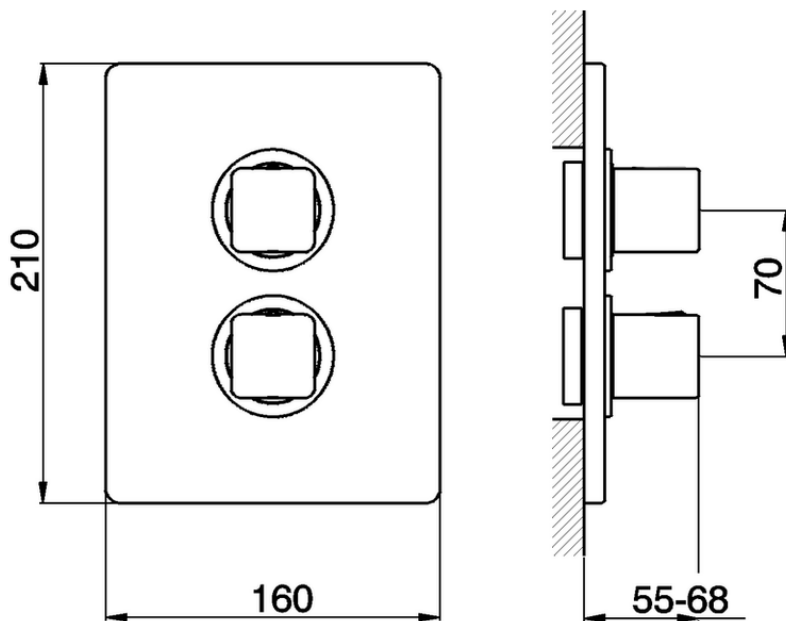

## Exposed part for con.thermo.shower valve, 3-outlet CUBIC\_CU018200

CU018200

<https://en.cisal.it/exposed-part-for-con-thermo-shower-valve-3-outlet-cubic-cu018200>

## Piastra/Plate/Plaque/Platte/Placa

2-3mm: XX 25-40 YY 76-91

10 mm: XX 16-31 YY 65-80

ZA018201

<https://en.cisal.it/concealed-thermostatic-shower-valve-3-outlets-concealed-za018201>

2026-05-19