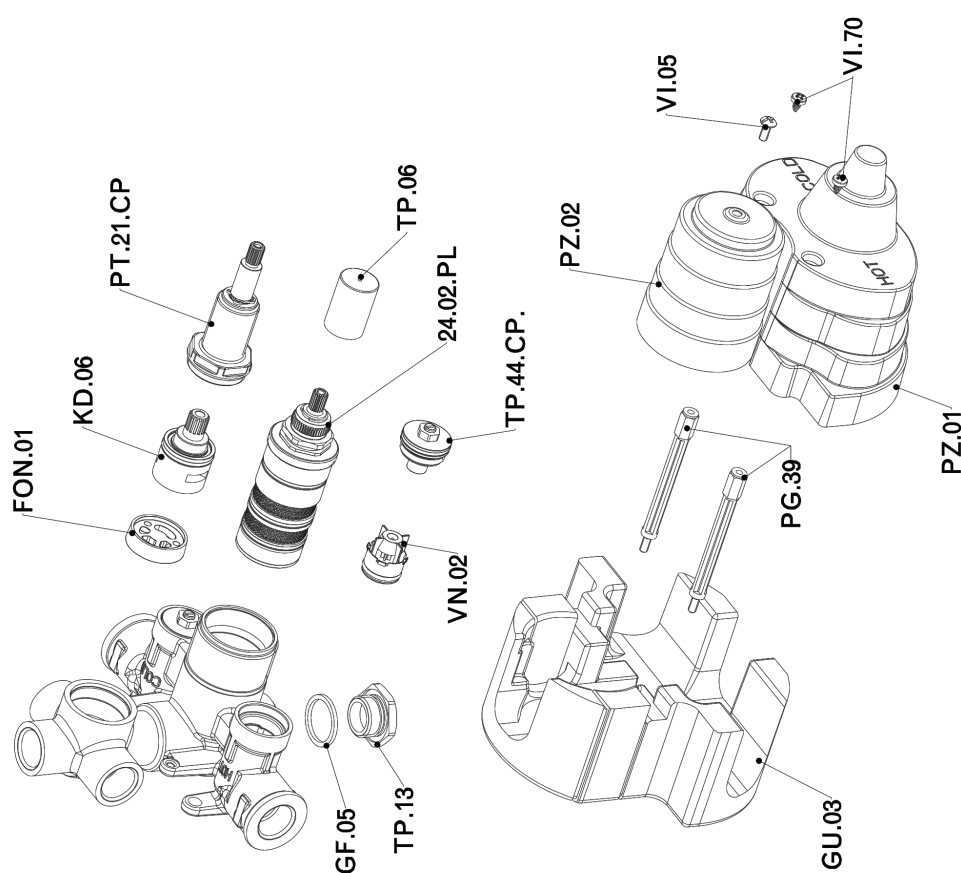

Exposed part for con.thermo.shower valve, 3-outlet CUBIC_CU018200

CU018200

<https://en.cisal.it/exposed-part-for-con-thermo-shower-valve-3-outlet-cubic-cu018200>

Concealed thermostatic shower valve, 3-outlets CONCEALED_ZA018201

ZA018201

<https://en.cisal.it/concealed-thermostatic-shower-valve-3-outlets-concealed-za018201>

2026-06-14