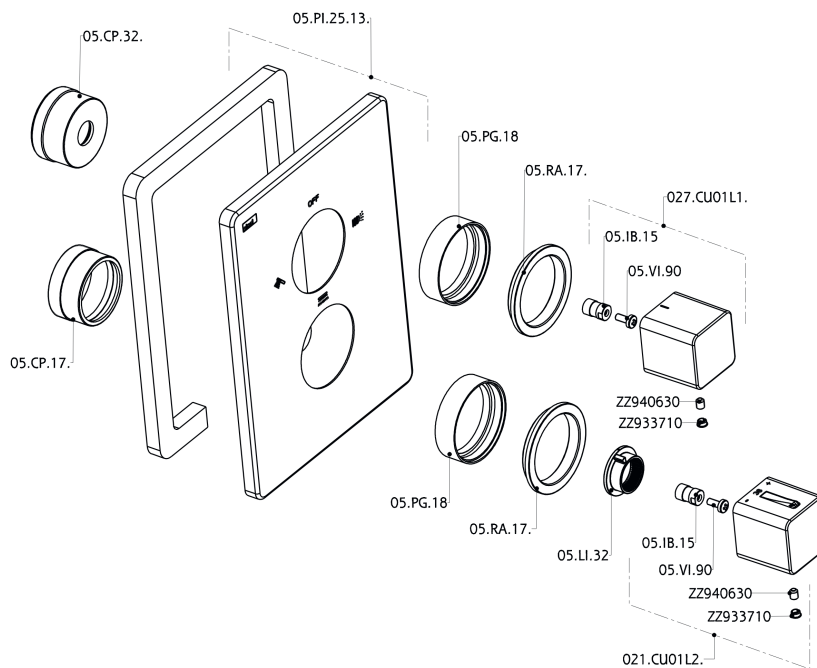

Exposed part for con.thermo.shower valve, 3-outlet CUBIC_CU018200

CU018200

<https://en.cisal.it/exposed-part-for-con-thermo-shower-valve-3-outlet-cubic-cu018200>

Concealed thermostatic shower valve, 3-outlets CONCEALED_ZA018201

ZA018201

<https://en.cisal.it/concealed-thermostatic-shower-valve-3-outlets-concealed-za018201>

2026-04-25