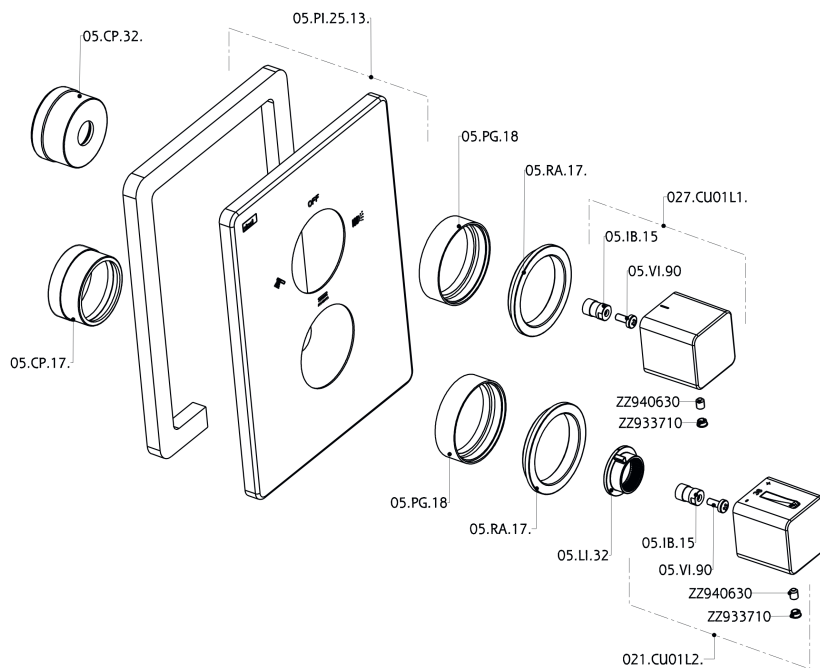

Exposed part for con.thermo.shower valve, 3-outlet CUBIC_CU018200

CU018200

<https://en.cisal.it/exposed-part-for-con-thermo-shower-valve-3-outlet-cubic-cu018200>

Concealed thermostatic shower valve, 3-outlets CONCEALED_ZA018201

ZA018201

<https://en.cisal.it/concealed-thermostatic-shower-valve-3-outlets-concealed-za018201>

2026-06-14