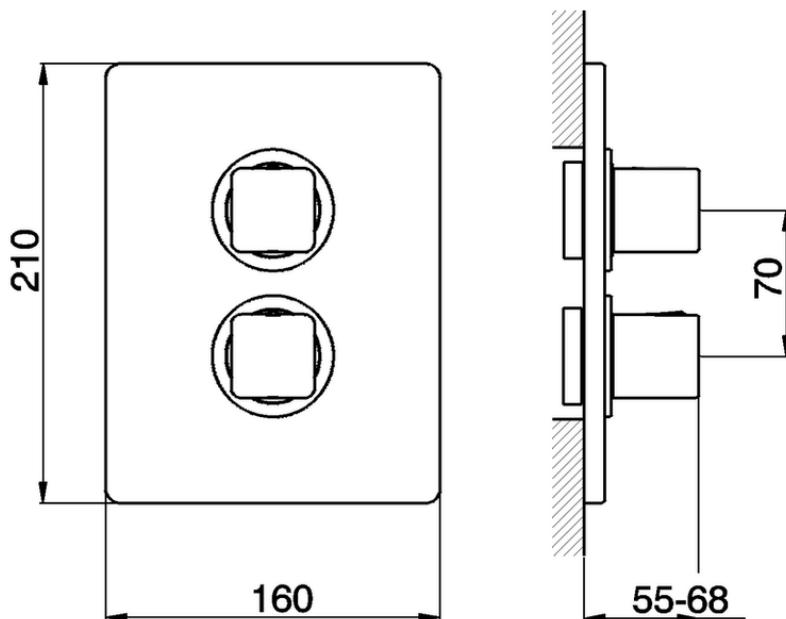

## Exposed part for con.thermo.shower valve, 3-outlet CUBIC\_CU018200

CU018200

<https://en.cisal.it/exposed-part-for-con-thermo-shower-valve-3-outlet-cubic-cu018200>

Piastra/Plate/Plaque/Platte/Placa

2-3mm: XX 25-40 YY 76-91

10 mm: XX 16-31 YY 65-80

ZA018201

<https://en.cisal.it/concealed-thermostatic-shower-valve-3-outlets-concealed-za018201>

2026-06-14