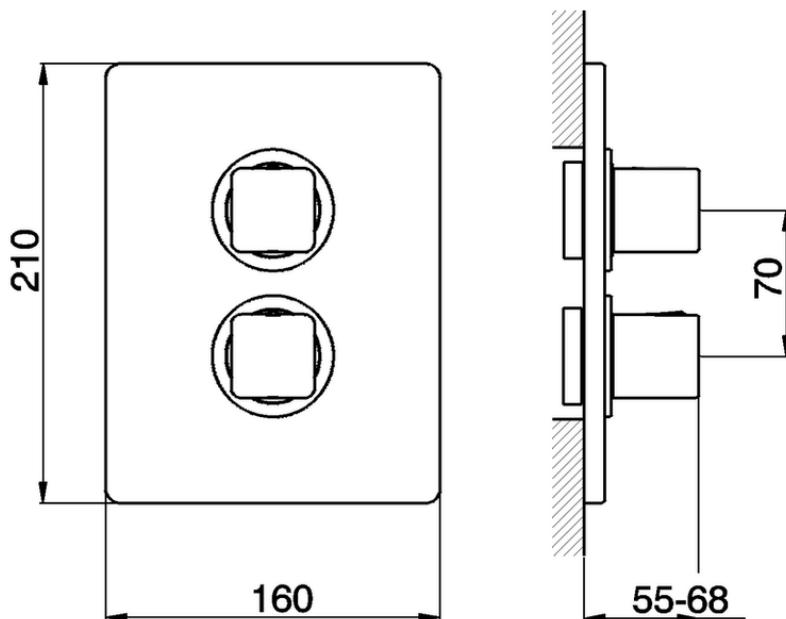

Exposed part for con.thermo.shower valve, 3-outlet CUBIC_CU018200

CU018200

<https://en.cisal.it/exposed-part-for-con-thermo-shower-valve-3-outlet-cubic-cu018200>

Piastra/Plate/Plaque/Platte/Placa

2-3mm: XX 25-40 YY 76-91

10 mm: XX 16-31 YY 65-80

ZA018201

<https://en.cisal.it/concealed-thermostatic-shower-valve-3-outlets-concealed-za018201>

2026-04-25