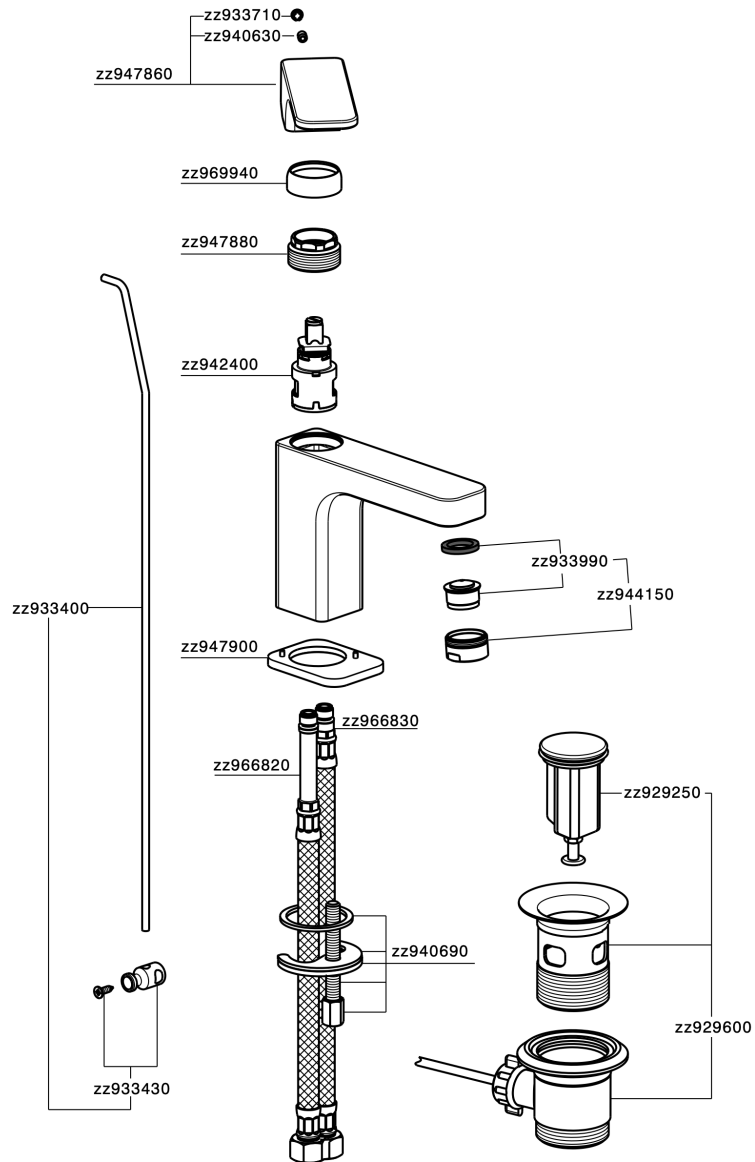

Single lever basin mixer CUBIC_CU000511

CU000511

<https://en.cisal.it/single-lever-basin-mixer-cubic-cu000511>

2024-12-22