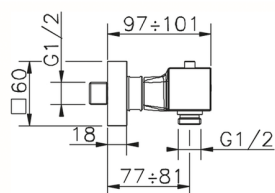

Thermostatic shower mixer WAVE_WET01010

MODEL **WET01010**

Thermostatic shower mixer, without shower set, 1/2" M flexible connection

AVAILABLE FINISHINGS

-  **21** 21 Chrome
-  **2F** 2F Brushed Nickel
-  **2Q** 2Q Black Titanium

CHARACTERISTICS

Cartridge Spare Parts **22.04A.AR - ZZ97279004**

Argo 2 (long filter) Thermostatic Valve

SafeTouch

The Cisal SafeTouch system maintains the mixer body cool to the touch during operation.

Thermostatic