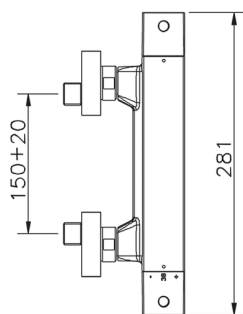

Thermostatic shower mixer WAVE_WET01010

MODEL **WET01010**

Thermostatic shower mixer, without shower set, 1/2" M flexible connection

AVAILABLE FINISHINGS

-  **21** 21 Chrome
-  **2F** 2F Brushed Nickel
-  **2Q** 2Q Black Titanium

CHARACTERISTICS

Cartridge Spare Parts **22.04A.AR - ZZ97279004**

Argo 2 (long filter) Thermostatic Valve

SafeTouch

The Cisal SafeTouch system maintains the mixer body cool to the touch during operation.

Thermostatic