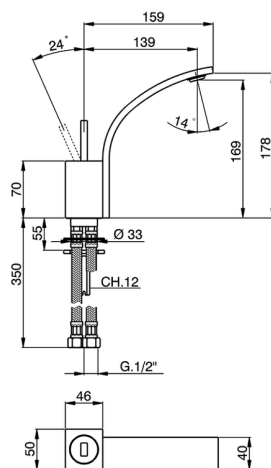

Single lever washbasin mixer WAVE_WA000542

MODEL **WA000542**

Single lever washbasin mixer, without automatic pop-up waste, G.3/8" stainless steel flexible hoses

AVAILABLE FINISHINGS

-  **21** 21 Chrome
-  **2F** 2F Brushed Nickel
-  **2Q** 2Q Black Titanium

CHARACTERISTICS

Cartridge Spare Parts **ZZ93197000**

38mm Joystick single-lever cartridge

2026-06-04