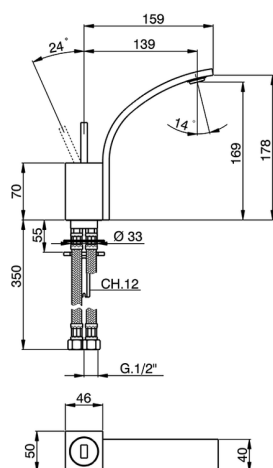

Single lever washbasin mixer WAVE_WA000542

MODEL **WA000542**

Single lever washbasin mixer, without automatic pop-up waste, G.3/8" stainless steel flexible hoses

AVAILABLE FINISHINGS

-  **21** 21 Chrome
-  **2F** 2F Brushed Nickel
-  **2Q** 2Q Black Titanium

CHARACTERISTICS

Cartridge Spare Parts **ZZ93197000**

38mm Joystick single-lever cartridge

2026-05-15