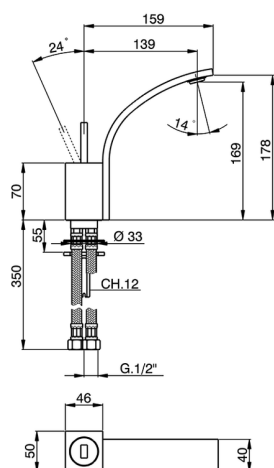

Single lever washbasin mixer WAVE_WA000542

MODEL **WA000542**

Single lever washbasin mixer, without automatic pop-up waste, G.3/8" stainless steel flexible hoses

AVAILABLE FINISHINGS

-  **21** 21 Chrome
-  **2F** 2F Brushed Nickel
-  **2Q** 2Q Black Titanium

CHARACTERISTICS

Cartridge Spare Parts **ZZ93197000**

38mm Joystick single-lever cartridge

2026-04-24