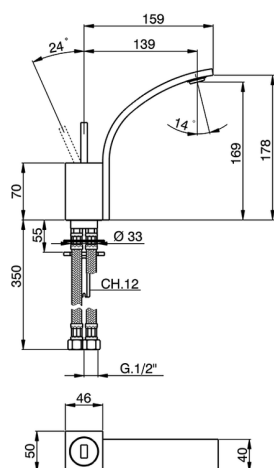

## Single lever washbasin mixer WAVE\_WA000542

MODEL **WA000542**

Single lever washbasin mixer, without automatic pop-up waste, G.3/8" stainless steel flexible hoses

### CHARACTERISTICS

Cartridge Spare Parts **ZZ93197000**

**38mm Joystick single-lever cartridge**

2026-04-04