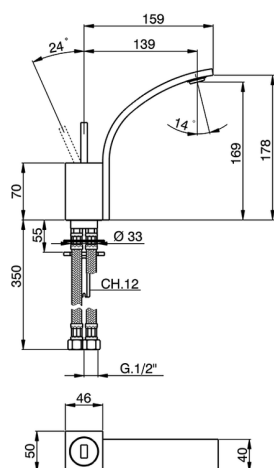

## Single lever washbasin mixer WAVE\_WA000542

MODEL **WA000542**

Single lever washbasin mixer, without automatic pop-up waste, G.3/8" stainless steel flexible hoses

### CHARACTERISTICS

Cartridge Spare Parts **ZZ93197000**

**38mm Joystick single-lever cartridge**

2026-06-25