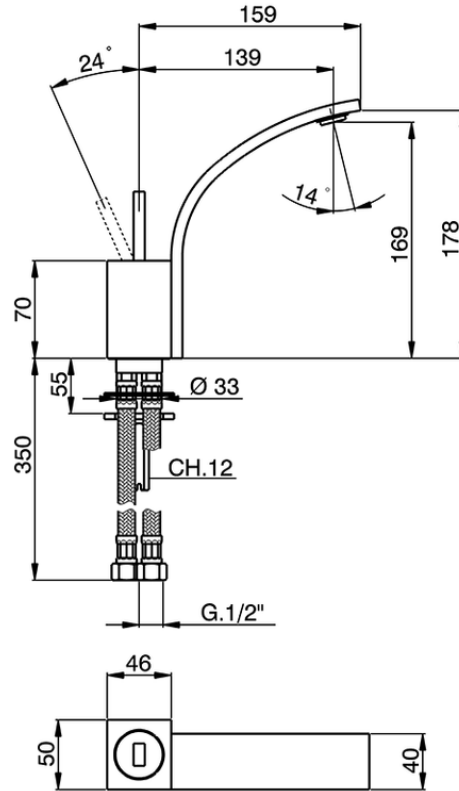

Single lever washbasin mixer WAVE_WA000542

WA000542

<https://en.cisal.it/single-lever-washbasin-mixer-wave-wa000542>

2026-05-15