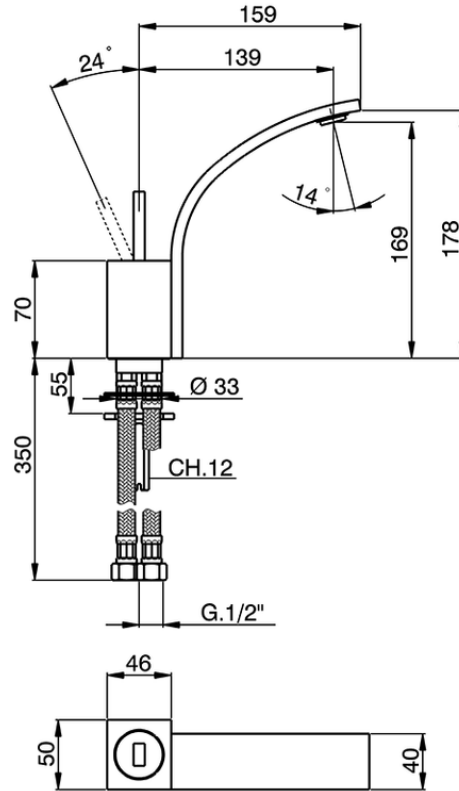

Single lever washbasin mixer WAVE_WA000542

WA000542

<https://en.cisal.it/single-lever-washbasin-mixer-wave-wa000542>

2026-06-24