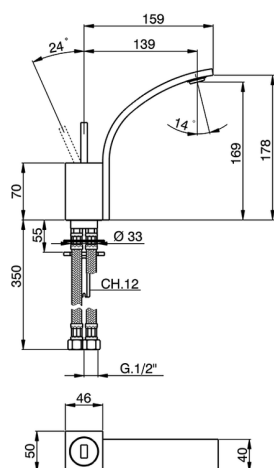

## Single lever washbasin mixer WAVE\_WA000542

MODEL **WA000542**

Single lever washbasin mixer, without automatic pop-up waste, G.3/8" stainless steel flexible hoses

### CHARACTERISTICS

Cartridge Spare Parts **ZZ93197000**

**38mm Joystick single-lever cartridge**

2026-06-05