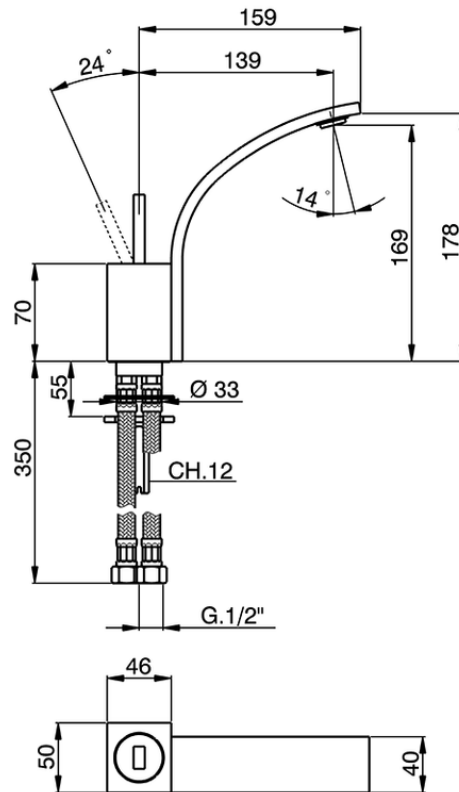

Single lever washbasin mixer WAVE_WA000542

WA000542

<https://en.cisal.it/single-lever-washbasin-mixer-wave-wa000542>

2026-06-05