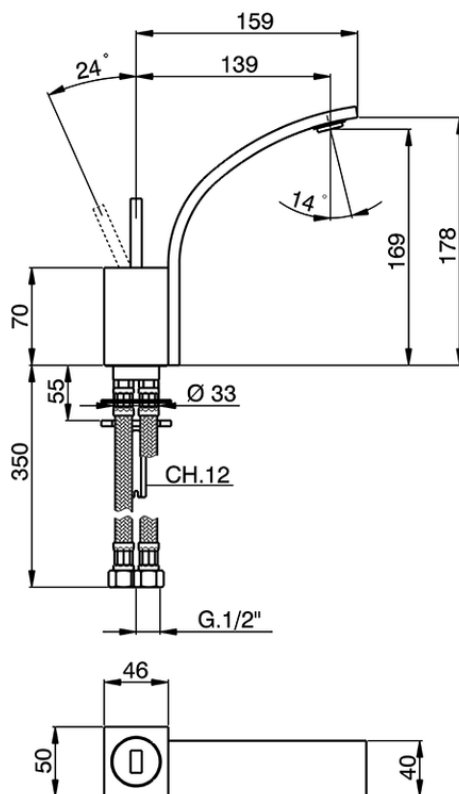

## Single lever washbasin mixer WAVE\_WA000542

WA000542

<https://en.cisal.it/single-lever-washbasin-mixer-wave-wa000542>

2026-06-04