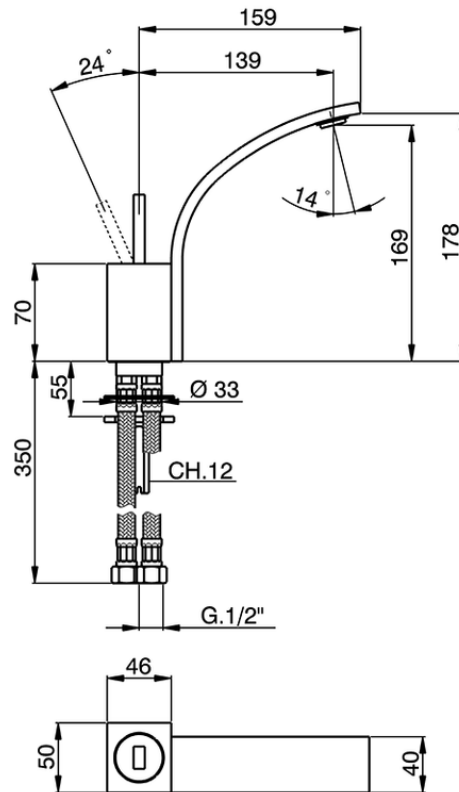

Single lever washbasin mixer WAVE_WA000542

WA000542

<https://en.cisal.it/single-lever-washbasin-mixer-wave-wa000542>

2026-04-24