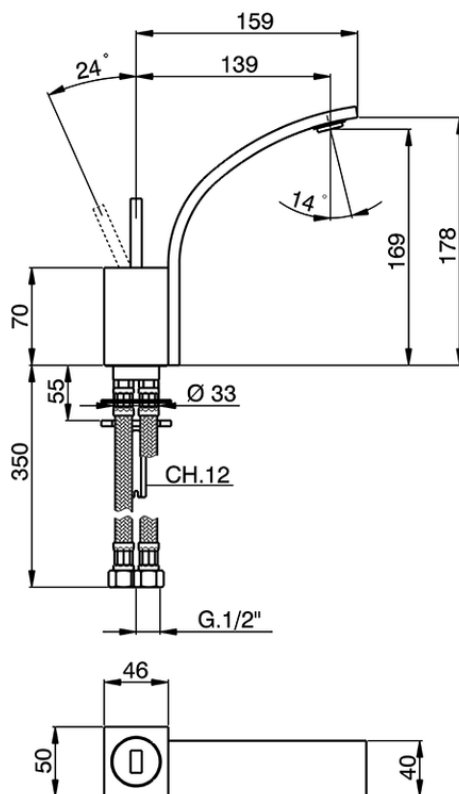

Single lever washbasin mixer WAVE_WA000542

WA000542

<https://en.cisal.it/single-lever-washbasin-mixer-wave-wa000542>

2026-04-04