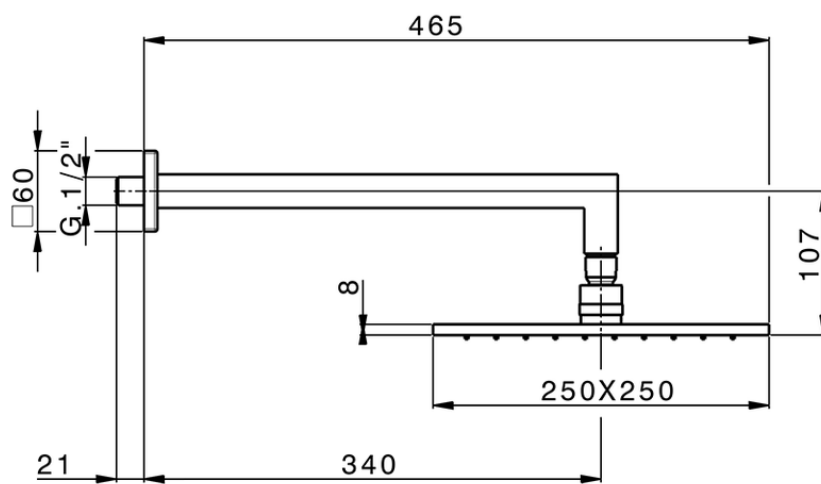

## Shower arm with showerhead WELLNESS\_DS013660

DS013660

<https://en.cisal.it/shower-arm-with-showerhead-wellness-ds013660>

2026-05-17