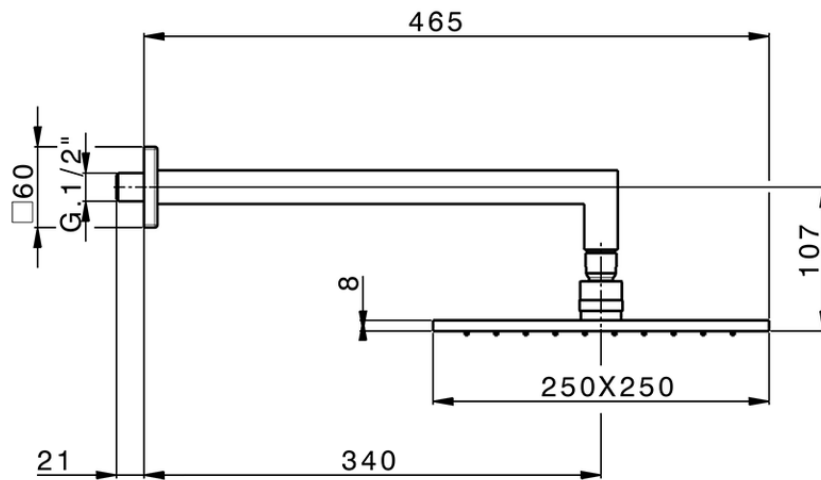

## Shower arm with showerhead WELLNESS\_DS013660

DS013660

<https://en.cisal.it/shower-arm-with-showerhead-wellness-ds013660>

2026-05-17