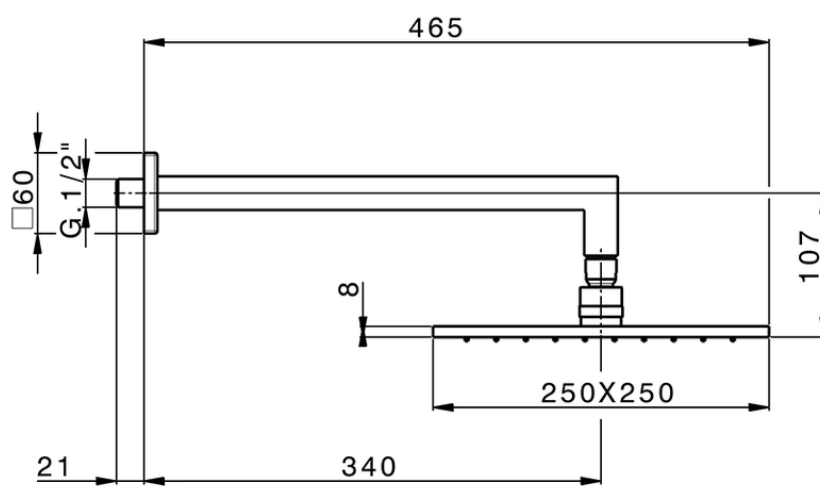

Shower arm with showerhead WELLNESS_DS013660

DS013660

<https://en.cisal.it/shower-arm-with-showerhead-wellness-ds013660>

2026-04-26