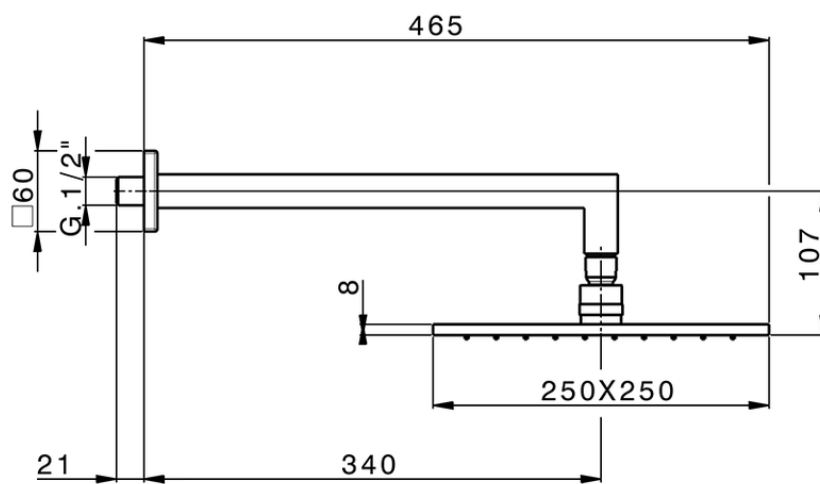

Shower arm with showerhead WELLNESS_DS013660

DS013660

<https://en.cisal.it/shower-arm-with-showerhead-wellness-ds013660>

2026-04-06