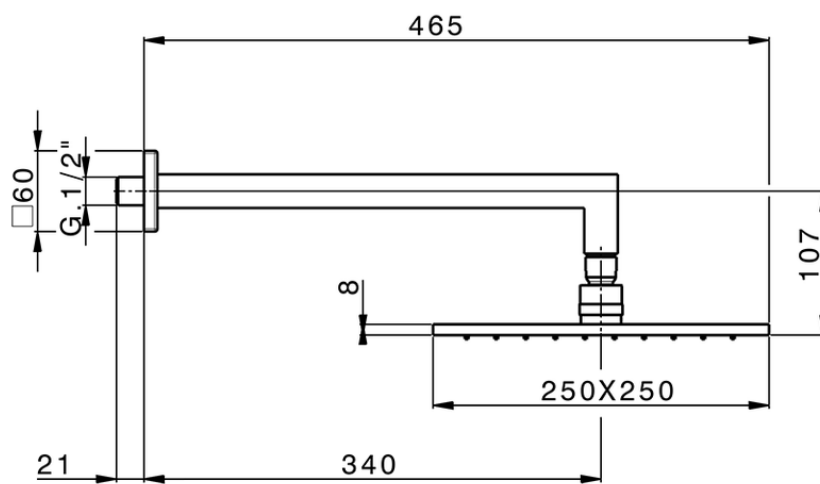

## Shower arm with showerhead WELLNESS\_DS013660

DS013660

<https://en.cisal.it/shower-arm-with-showerhead-wellness-ds013660>

2026-06-13