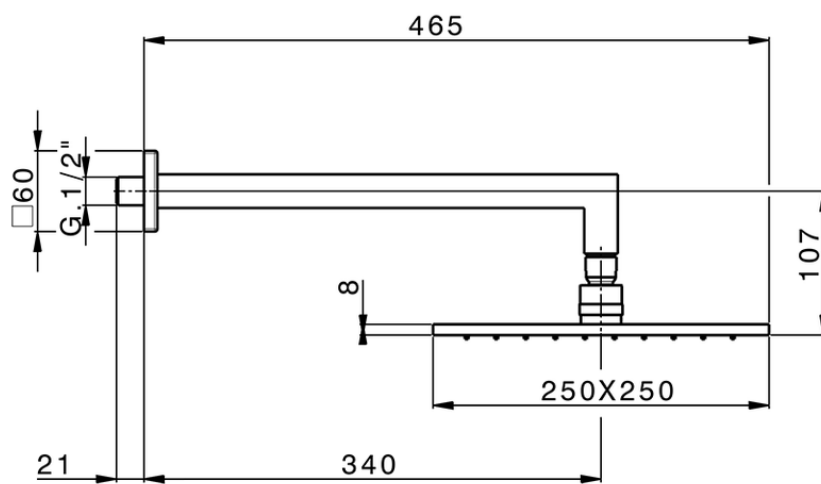

Shower arm with showerhead WELLNESS_DS013660

DS013660

<https://en.cisal.it/shower-arm-with-showerhead-wellness-ds013660>

2026-04-26