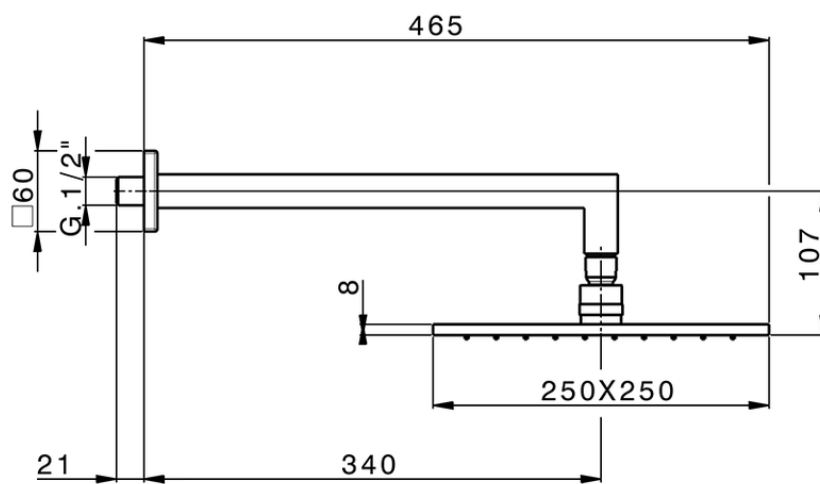

## Shower arm with showerhead WELLNESS\_DS013660

DS013660

<https://en.cisal.it/shower-arm-with-showerhead-wellness-ds013660>

2026-04-06