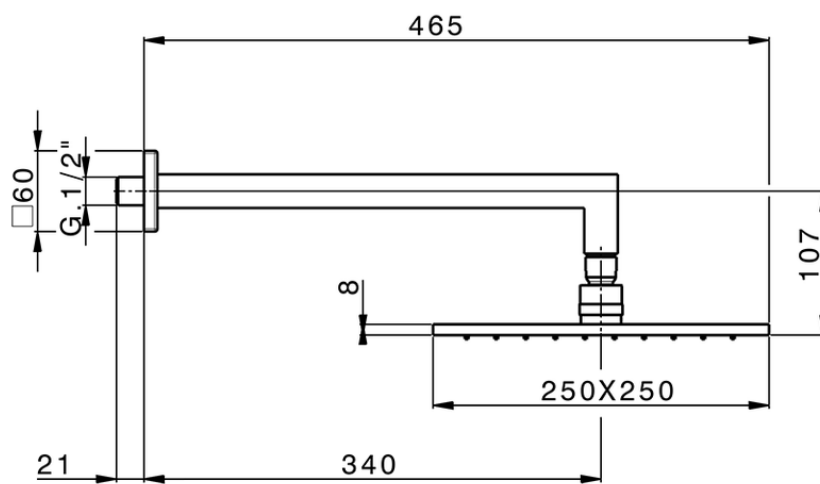

Shower arm with showerhead WELLNESS_DS013660

DS013660

<https://en.cisal.it/shower-arm-with-showerhead-wellness-ds013660>

2026-06-13