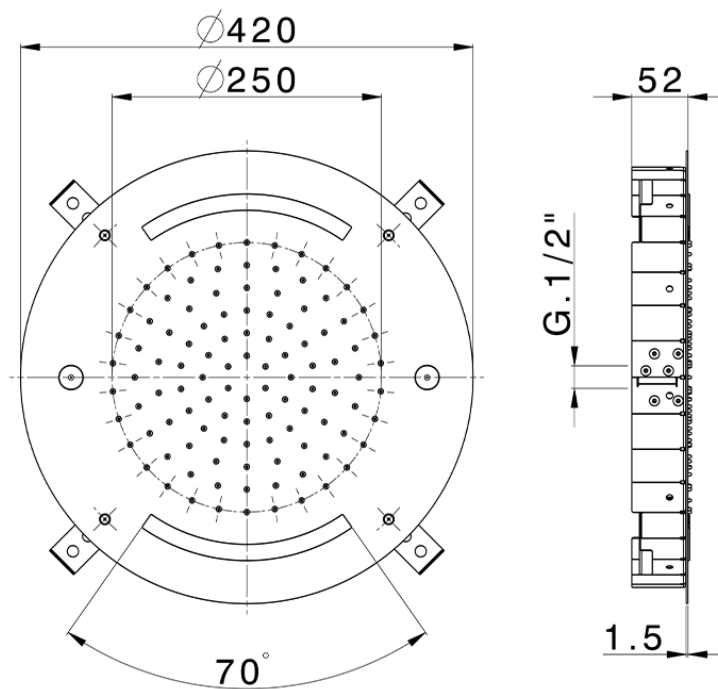

## Ø 420 mm Chromotherapy Ceiling showerhead WELLNESS\_ZS0C0025

ZS0C0025

<https://en.cisal.it/o-420-mm-chromotherapy-ceiling-showerhead-wellness-zs0c0025>

2026-04-06