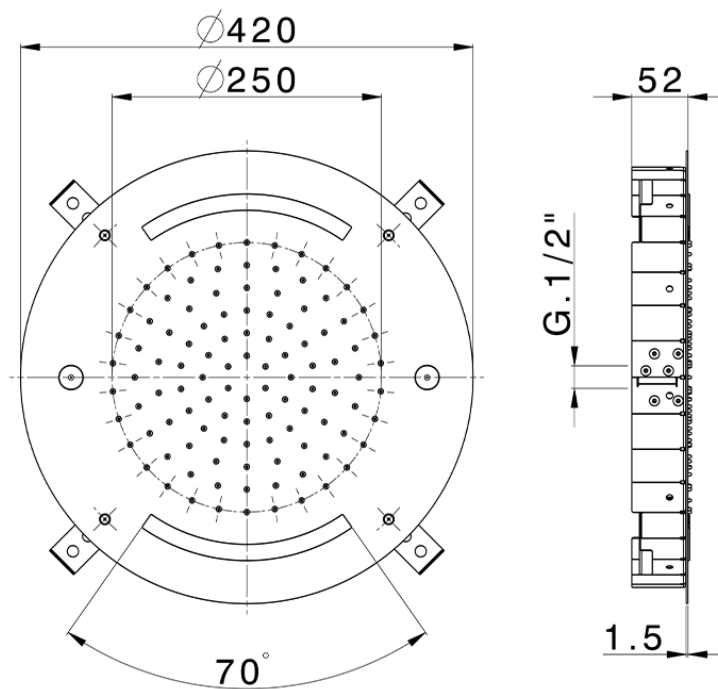

Ø 420 mm Chromotherapy Ceiling showerhead WELLNESS_ZS0C0025

ZS0C0025

<https://en.cisal.it/o-420-mm-chromotherapy-ceiling-showerhead-wellness-zs0c0025>

2026-06-13