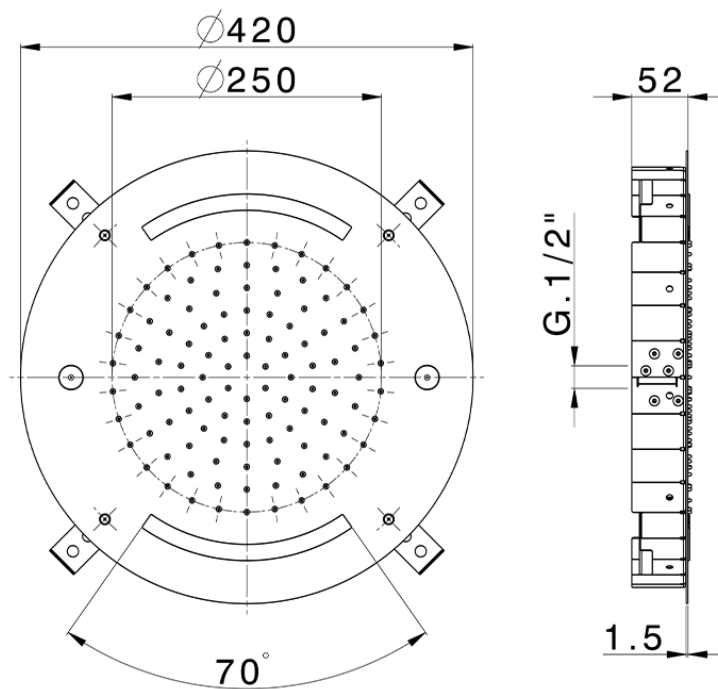

## Ø 420 mm Chromotherapy Ceiling showerhead WELLNESS\_ZS0C0025

ZS0C0025

<https://en.cisal.it/o-420-mm-chromotherapy-ceiling-showerhead-wellness-zs0c0025>

2026-05-17