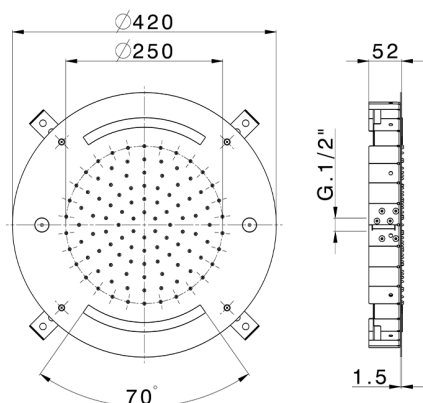

Ø 420 mm Chromotherapy Ceiling showerhead WELLNESS_ZS0C0025

MODEL **ZS0C0025**

Ø 420 mm Chromotherapy Ceiling showerhead, rain, spraying and chromotherapy functions, built-in control included, Stainless Steel AISI 304

AVAILABLE FINISHINGS

- **D1** D1 Brushed Inox
- **40** 40 Matt Black
- **4Q** 4Q Matt White
- **5G** 5G Rose Gold
- **D2** D2 Polished Inox

CHARACTERISTICS

2026-05-17