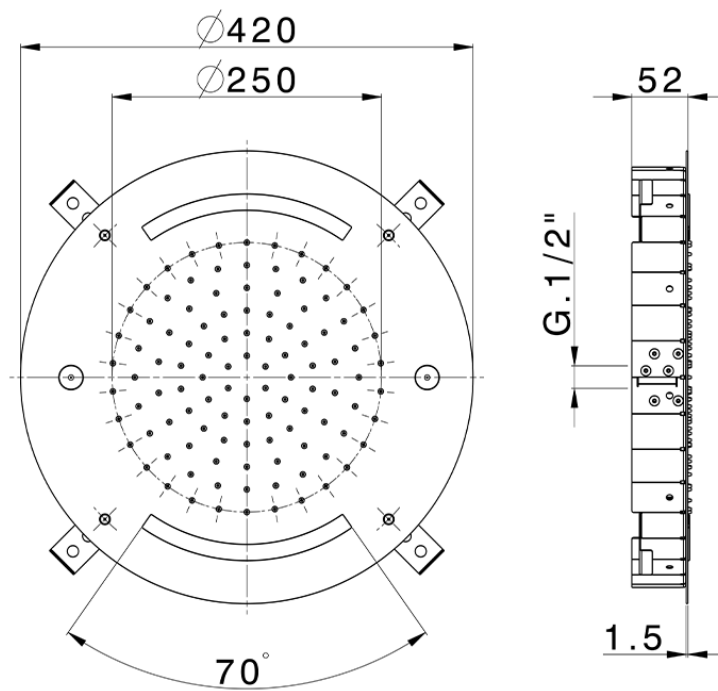

Ø 420 mm Chromotherapy Ceiling showerhead WELLNESS_ZS0C0025

ZS0C0025

<https://en.cisal.it/o-420-mm-chromotherapy-ceiling-showerhead-wellness-zs0c0025>

2026-06-30