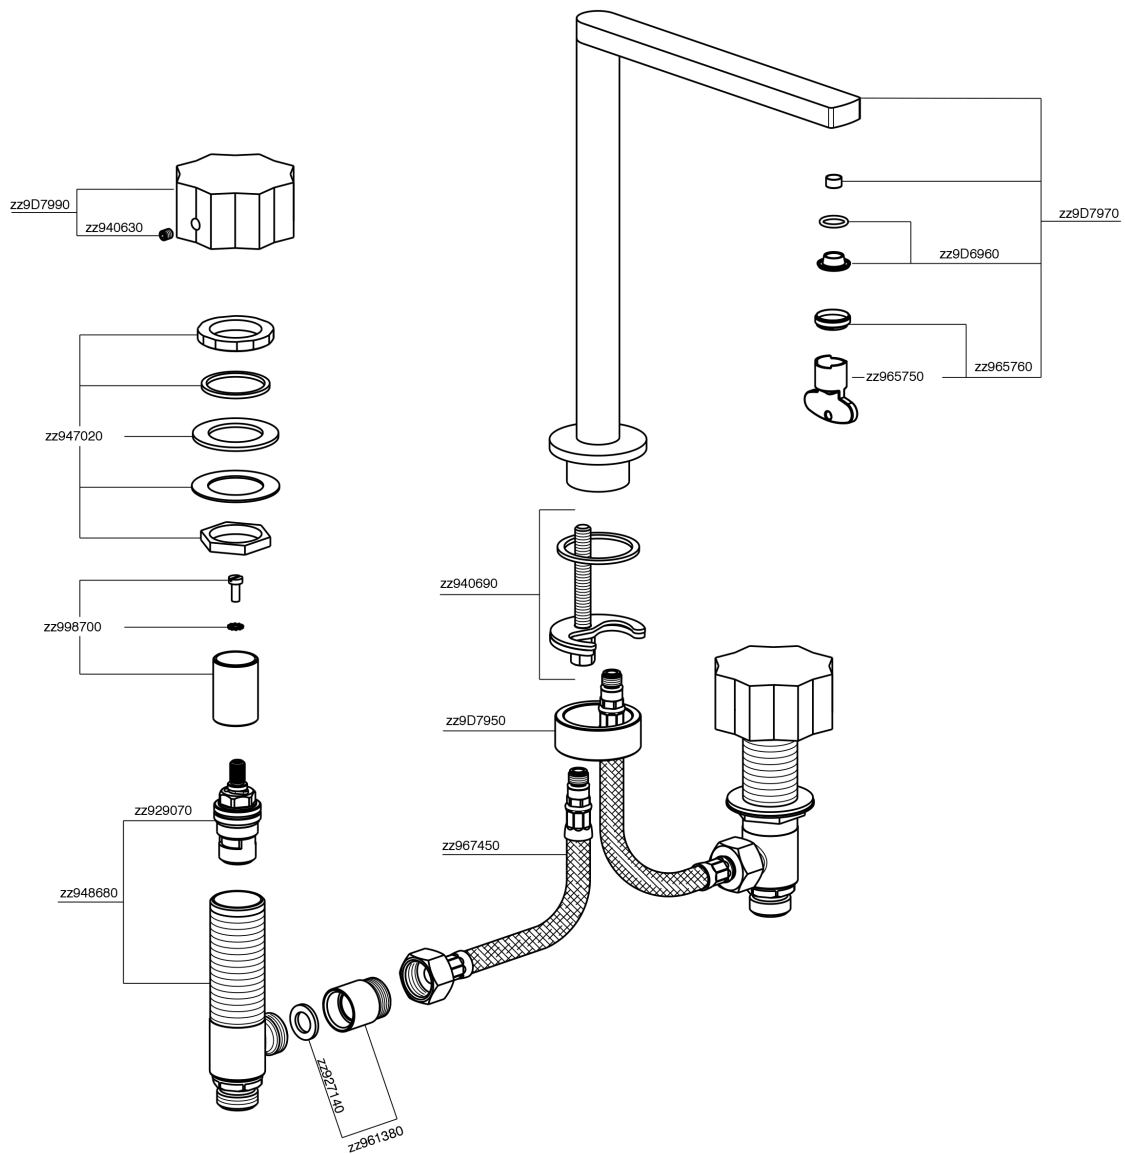

## 3 hole washbasin mixer MARBLE X32\_X6001040

MODEL **X6001040**

3 hole washbasin mixer, without automatic pop up waste, with marble handles, Inox AISI 316L

AVAILABLE FINISHINGS

**5X** 5X Brushed Stainless Steel/Marquina Black Ma

## 3 hole washbasin mixer MARBLE X32\_X6001040

X6001040

<https://en.cisal.it/3-hole-washbasin-mixer-marble-x32-x6001040>

2026-06-13