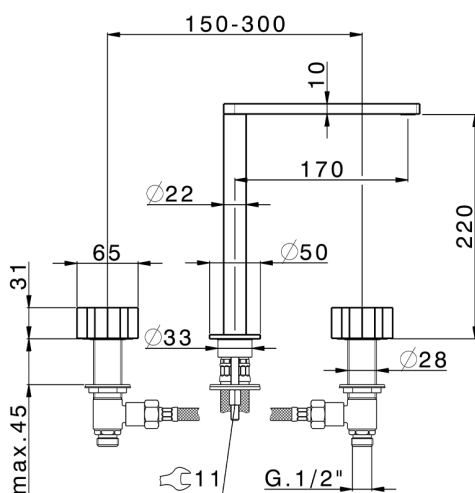

## 3 hole washbasin mixer MARBLE X32\_X6001040

MODEL **X6001040**

3 hole washbasin mixer, without automatic pop up waste, with marble handles, Inox AISI 316L

AVAILABLE FINISHINGS

**5X** 5X Brushed Stainless Steel/Marquina Black Ma

## 3 hole washbasin mixer MARBLE X32\_X6001040

X6001040

<https://en.cisal.it/3-hole-washbasin-mixer-marble-x32-x6001040>

2026-06-13