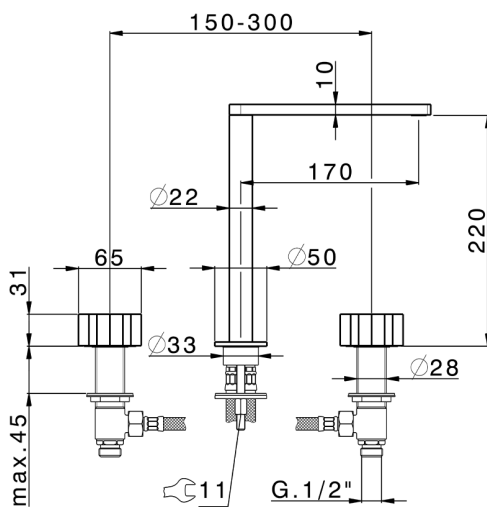

## 3 hole washbasin mixer MARBLE X32\_X6001040

MODEL **X6001040**

3 hole washbasin mixer, without automatic pop up waste, with marble handles, Inox AISI 316L

AVAILABLE FINISHINGS

**5X** 5X Brushed Stainless Steel/Marquina Black Ma

## 3 hole washbasin mixer MARBLE X32\_X6001040

X6001040

<https://en.cisal.it/3-hole-washbasin-mixer-marble-x32-x6001040>

2026-04-30