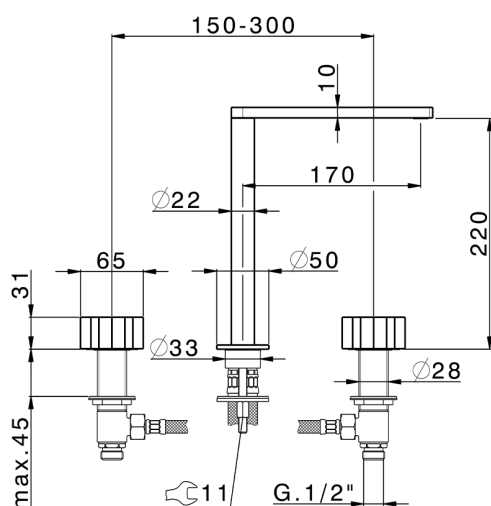

3 hole washbasin mixer MARBLE X32_X6001040

MODEL **X6001040**

3 hole washbasin mixer, without automatic pop up waste, with marble handles, Inox AISI 316L

AVAILABLE FINISHINGS

5X 5X Brushed Stainless Steel/Marquina Black Ma

CHARACTERISTICS

3 hole washbasin mixer MARBLE X32_X6001040

X6001040

<https://en.cisal.it/3-hole-washbasin-mixer-marble-x32-x6001040>

2026-04-06