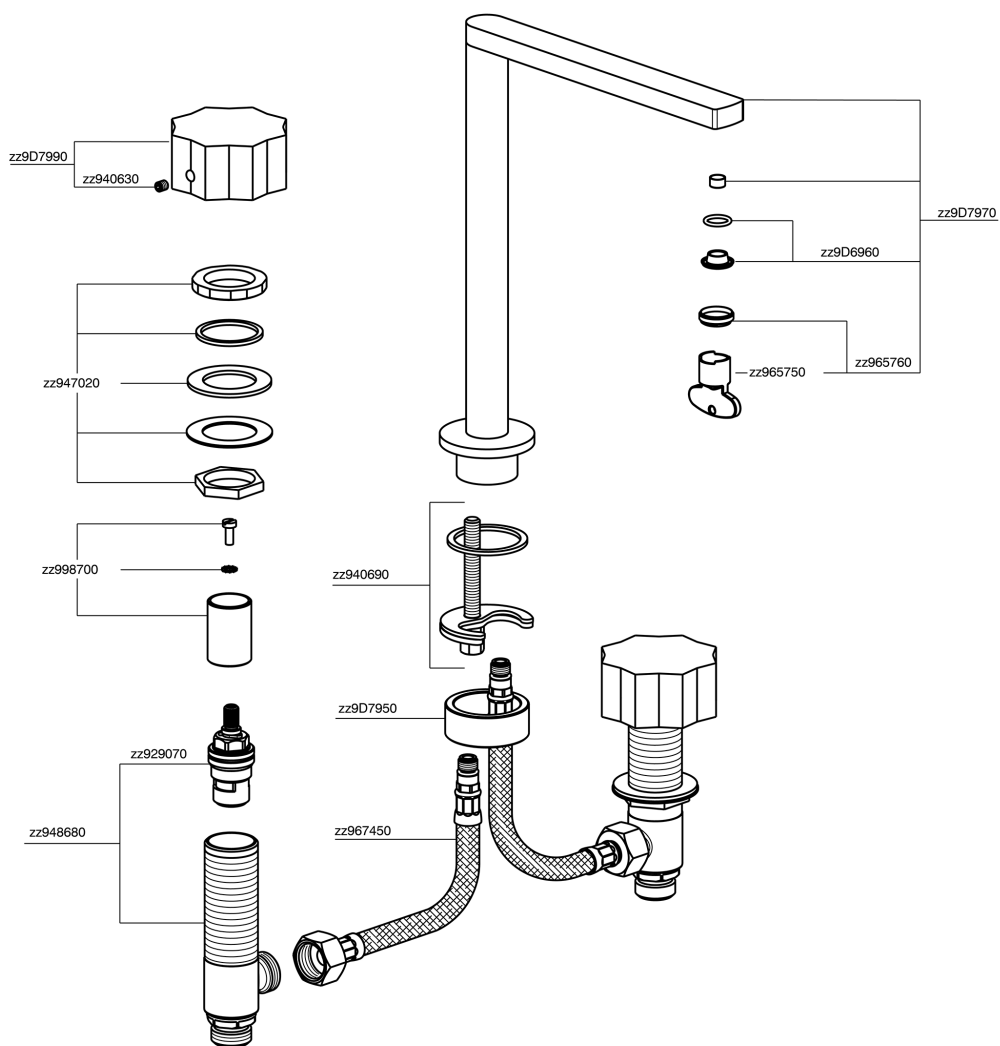

## 3 hole washbasin mixer MARBLE X32\_X6001040

MODEL **X6001040**

3 hole washbasin mixer, without automatic pop up waste, with marble handles, Inox AISI 316L

AVAILABLE FINISHINGS

**5X** 5X Brushed Stainless Steel/Marquina Black Ma

## 3 hole washbasin mixer MARBLE X32\_X6001040

X6001040

<https://en.cisal.it/3-hole-washbasin-mixer-marble-x32-x6001040>

2026-04-30