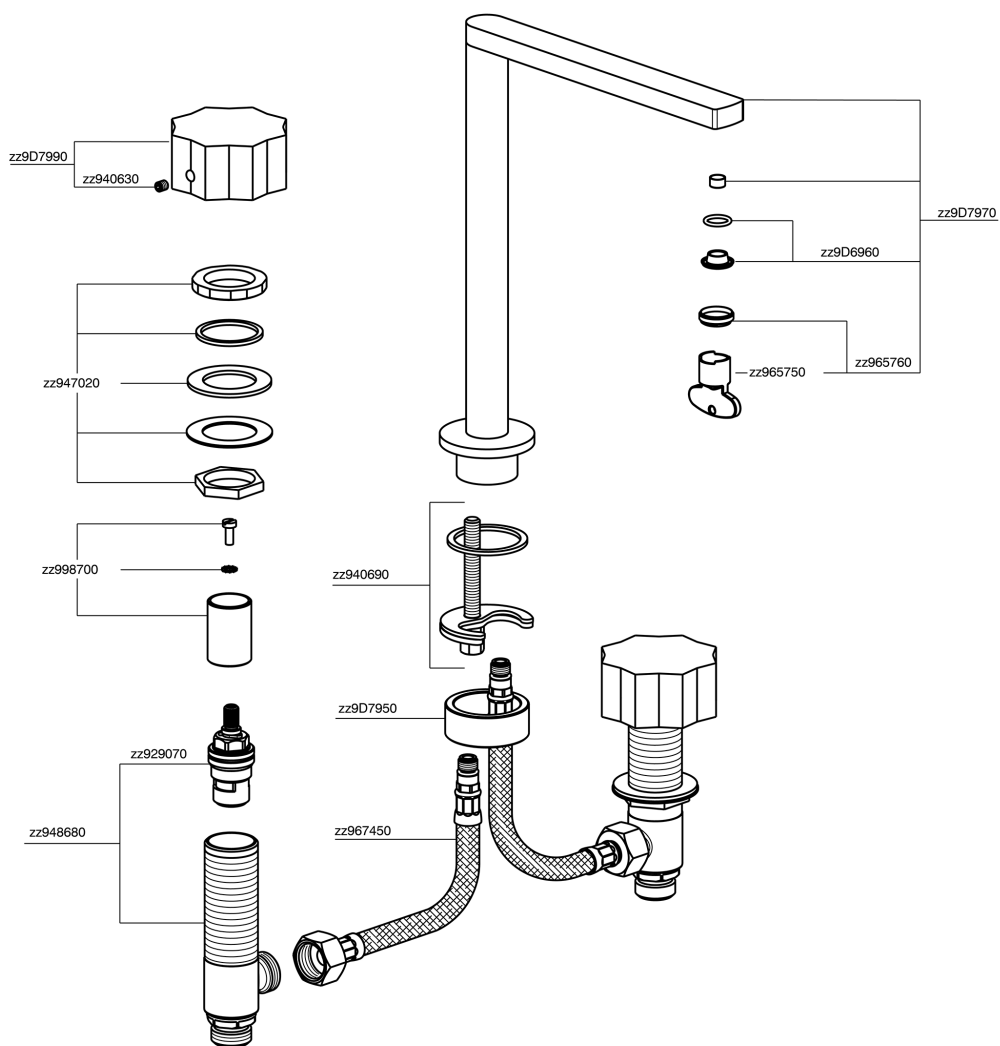

3 hole washbasin mixer MARBLE X32_X6001040

X6001040

<https://en.cisal.it/3-hole-washbasin-mixer-marble-x32-x6001040>

2026-04-30