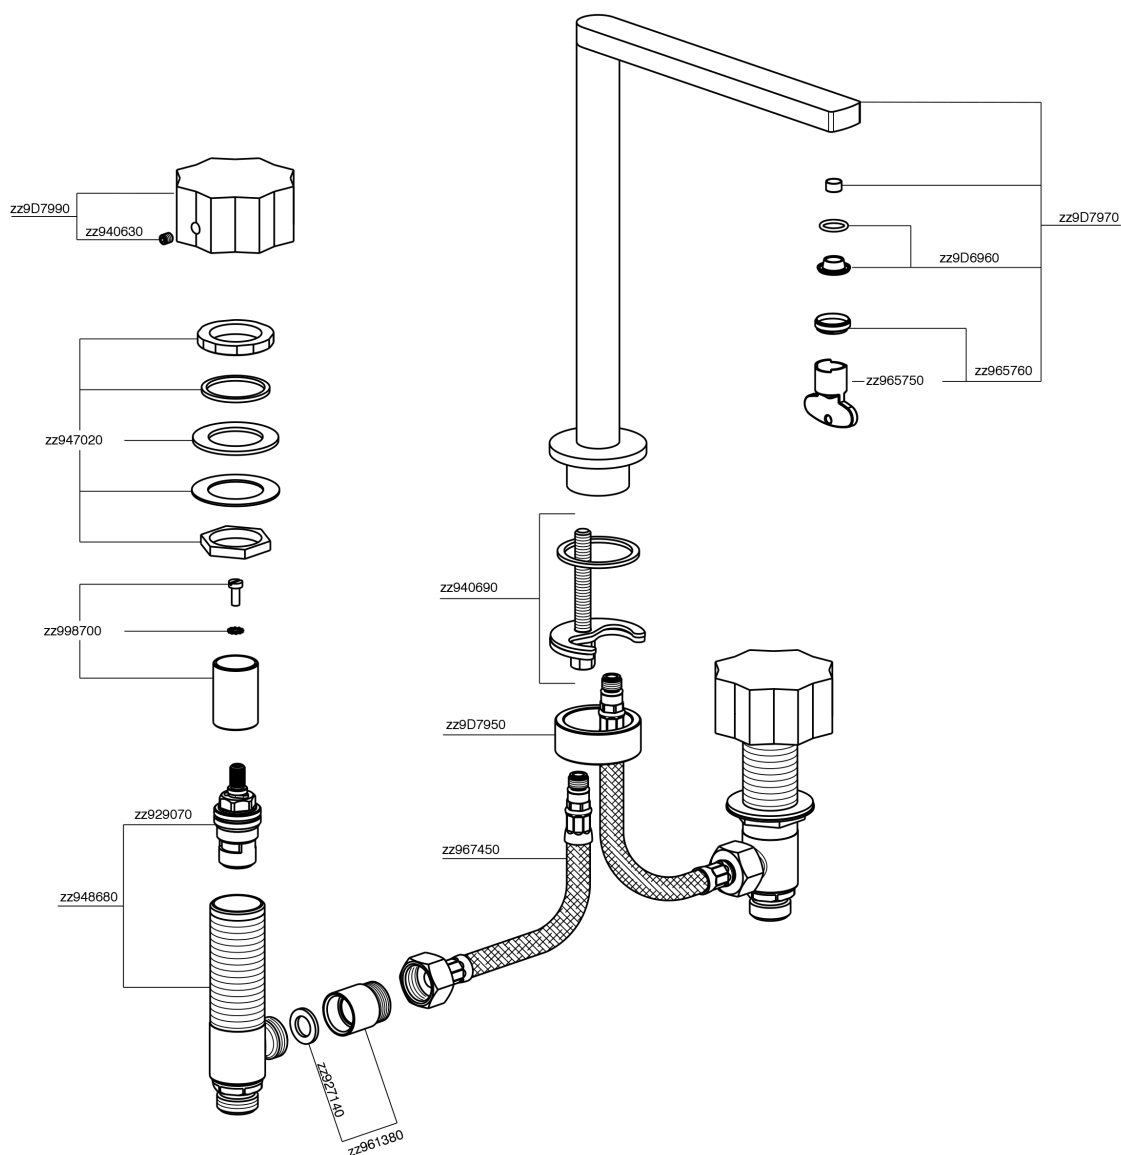

3 hole washbasin mixer MARBLE X32_X6001040

X6001040

<https://en.cisal.it/3-hole-washbasin-mixer-marble-x32-x6001040>

2026-06-13