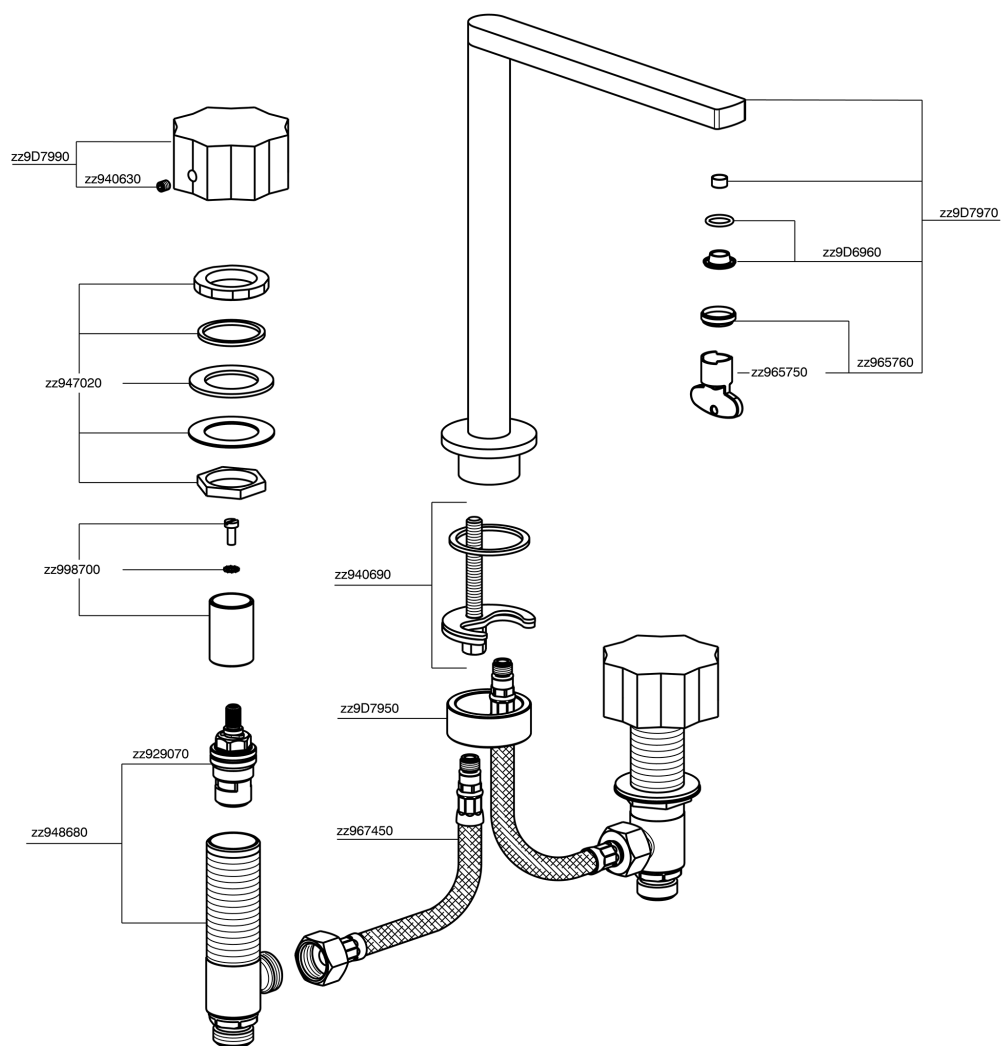

3 hole washbasin mixer MARBLE X32_X6001040

X6001040

<https://en.cisal.it/3-hole-washbasin-mixer-marble-x32-x6001040>

2026-04-26