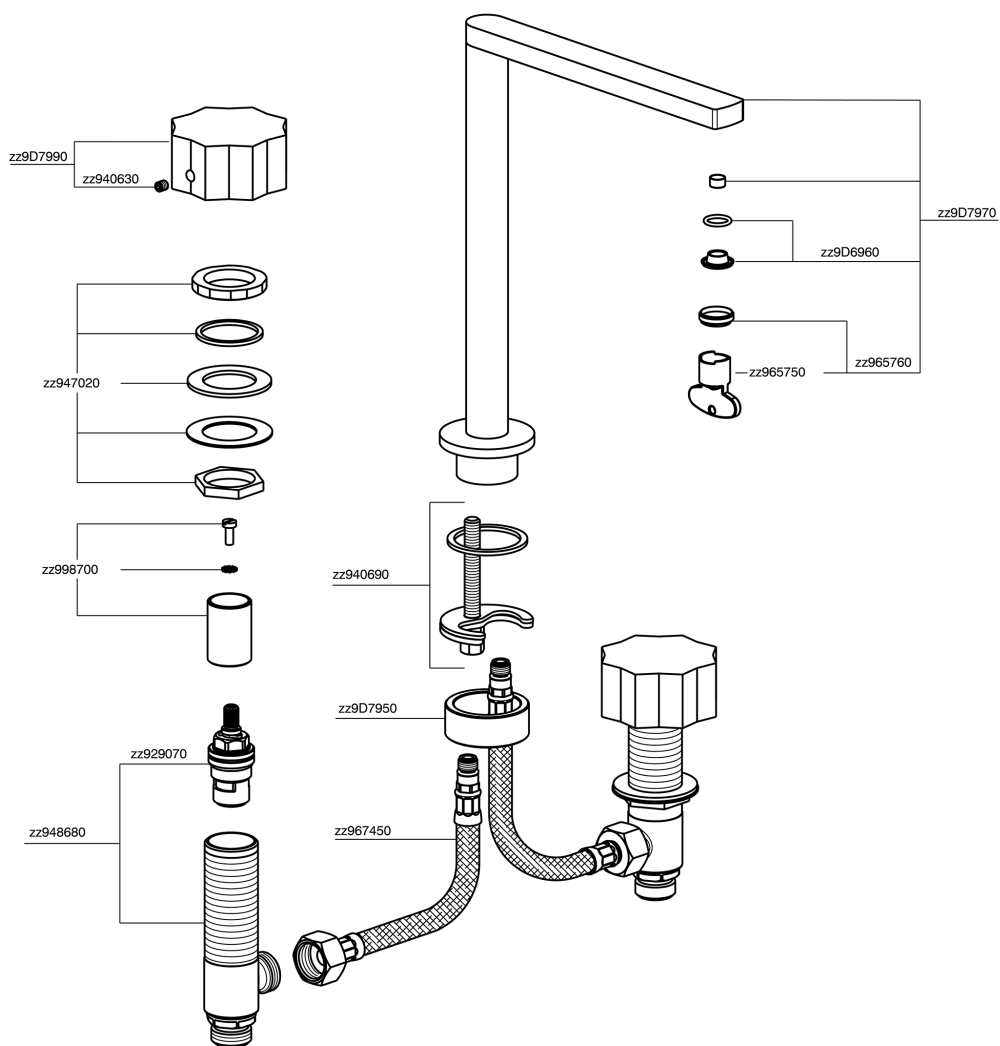

3 hole washbasin mixer MARBLE X32_X6001040

X6001040

<https://en.cisal.it/3-hole-washbasin-mixer-marble-x32-x6001040>

2026-05-17