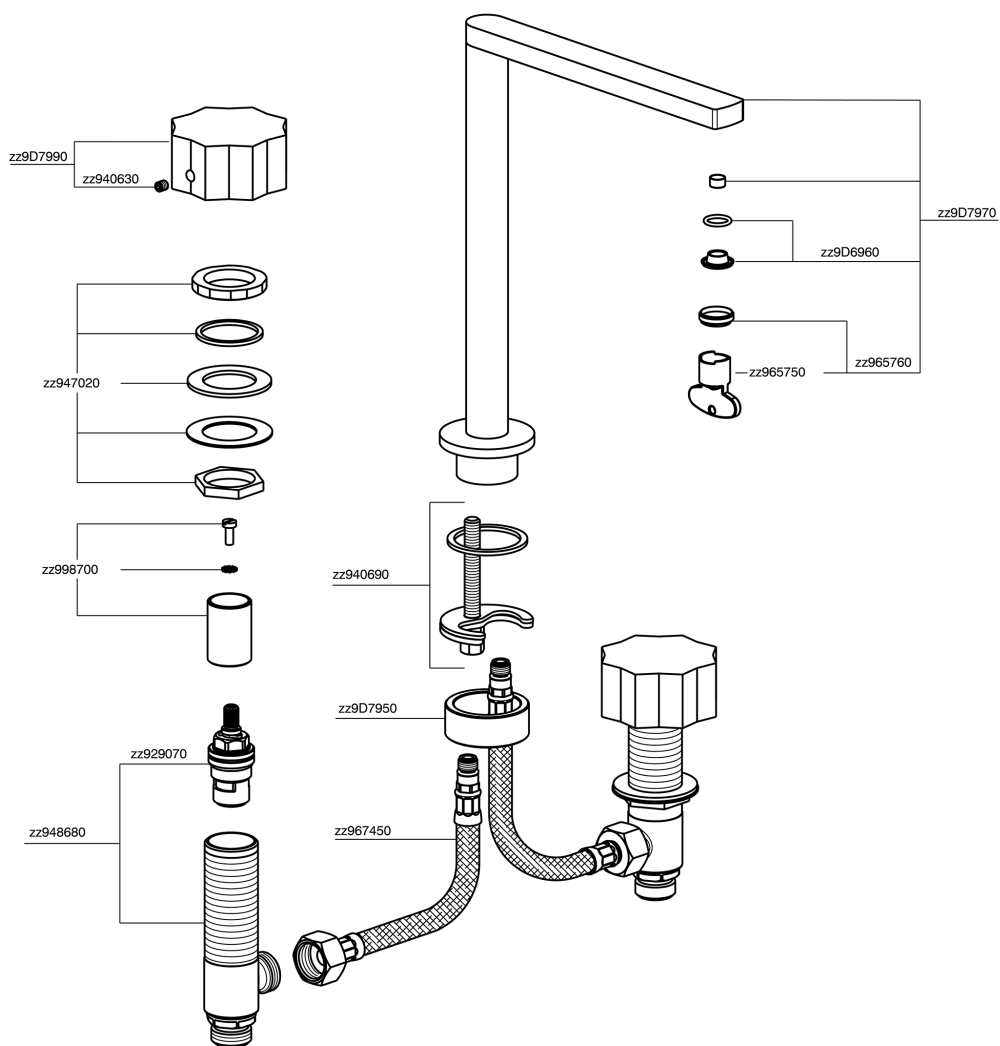

3 hole washbasin mixer MARBLE X32_X6001040

X6001040

<https://en.cisal.it/3-hole-washbasin-mixer-marble-x32-x6001040>

2026-04-06