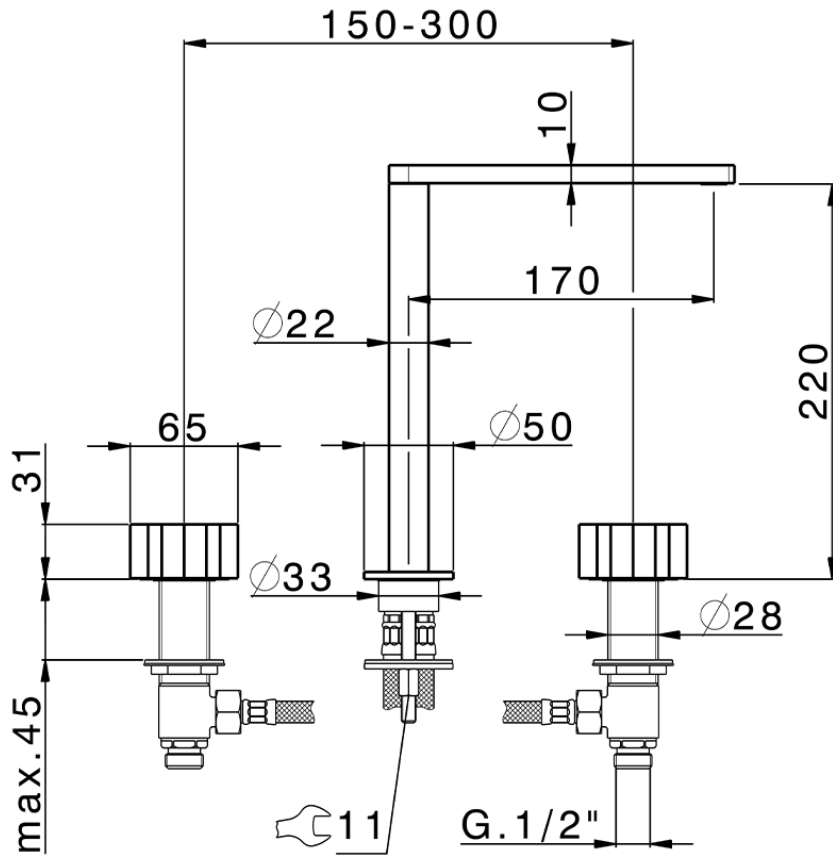

3 hole washbasin mixer MARBLE X32_X6001040

X6001040

<https://en.cisal.it/3-hole-washbasin-mixer-marble-x32-x6001040>

2026-05-17