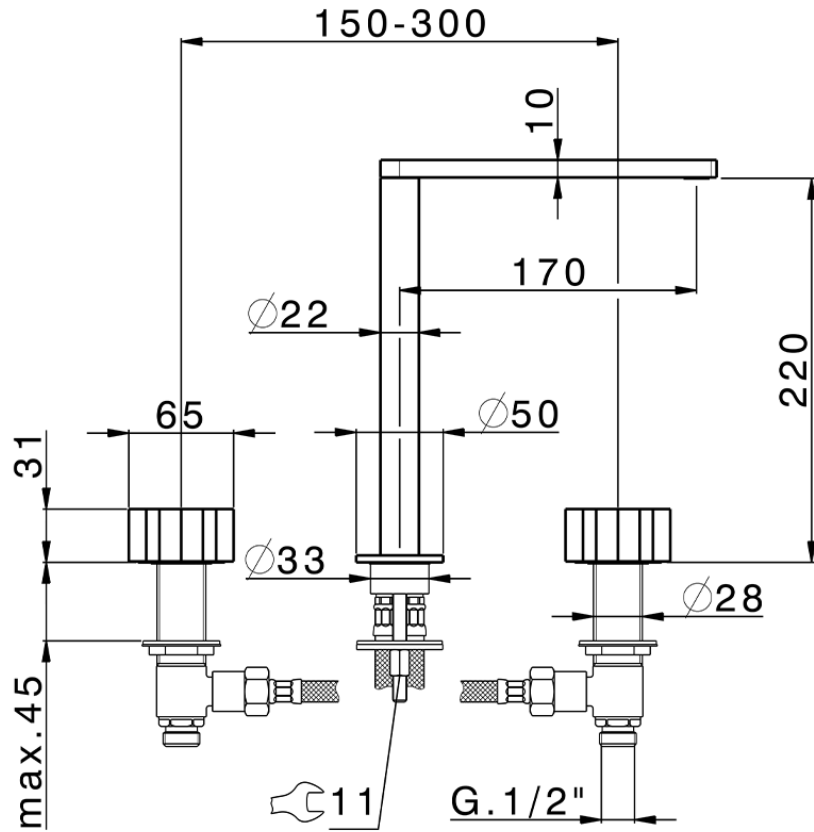

## 3 hole washbasin mixer MARBLE X32\_X6001040

X6001040

<https://en.cisal.it/3-hole-washbasin-mixer-marble-x32-x6001040>

2026-06-13