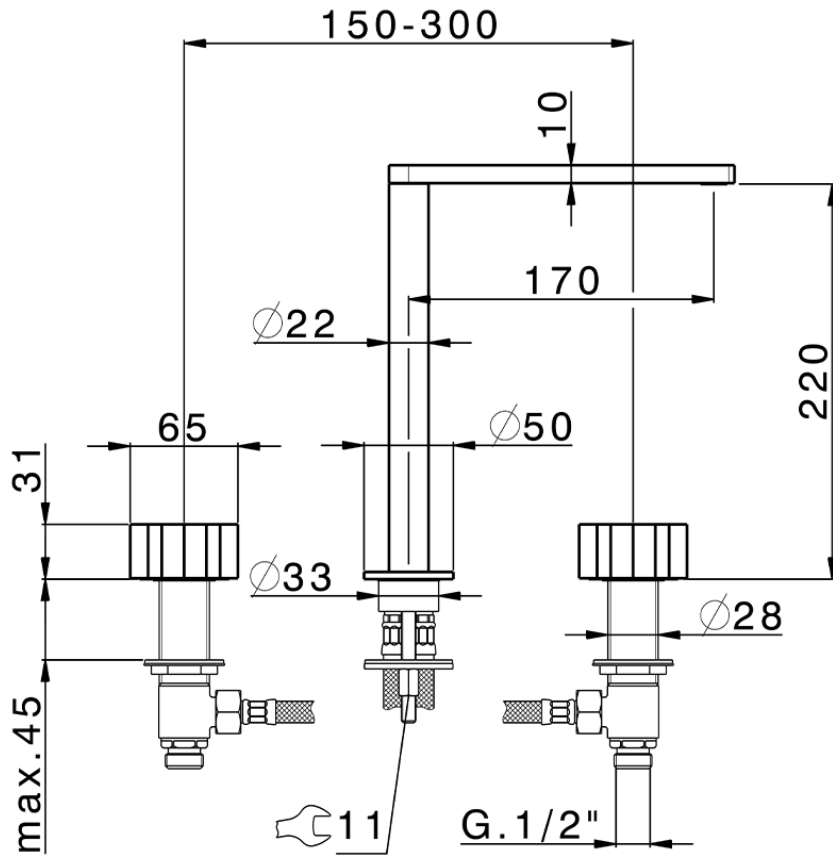

## 3 hole washbasin mixer MARBLE X32\_X6001040

X6001040

<https://en.cisal.it/3-hole-washbasin-mixer-marble-x32-x6001040>

2026-04-06