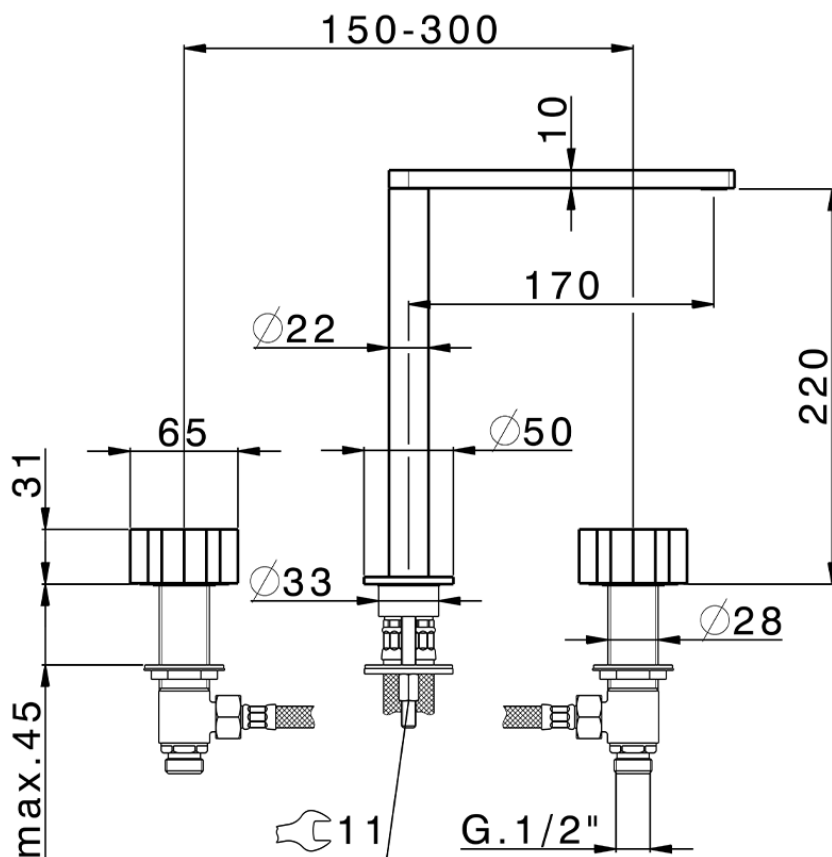

3 hole washbasin mixer MARBLE X32_X6001040

X6001040

<https://en.cisal.it/3-hole-washbasin-mixer-marble-x32-x6001040>

2026-04-26