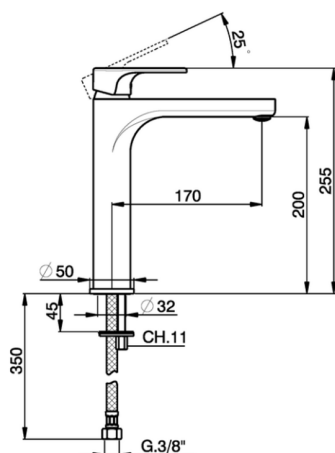

S.L. washbasin mixer- tall version - EnergySave ALMA_A3003545

MODEL **A3003545**

S.L.washbasin mixer- tall version - EnergySave,without automatic pop-up waste,G.3/8" stainless steel flexible hoses

AVAILABLE FINISHINGS

-  **21** 21 Chrome
-  **2F** 2F Brushed Nickel
-  **40** 40 Matt Black

CHARACTERISTICS

Cartridge Spare Parts **ZZ96800000**

35 mm Cartridge

EcoStop

EcoStop feature limits water flow to approximately 50% of maximum output with one point of resistance on setting. Push slightly past the middle stop only when full water output is required. This will save water up to 50%.

S.L. washbasin mixer- tall version - EnergySave ALMA_A3003545

A3003545

<https://en.cisal.it/s-l-washbasin-mixer-tall-version-energysave-alma-a3003545>

2026-04-30