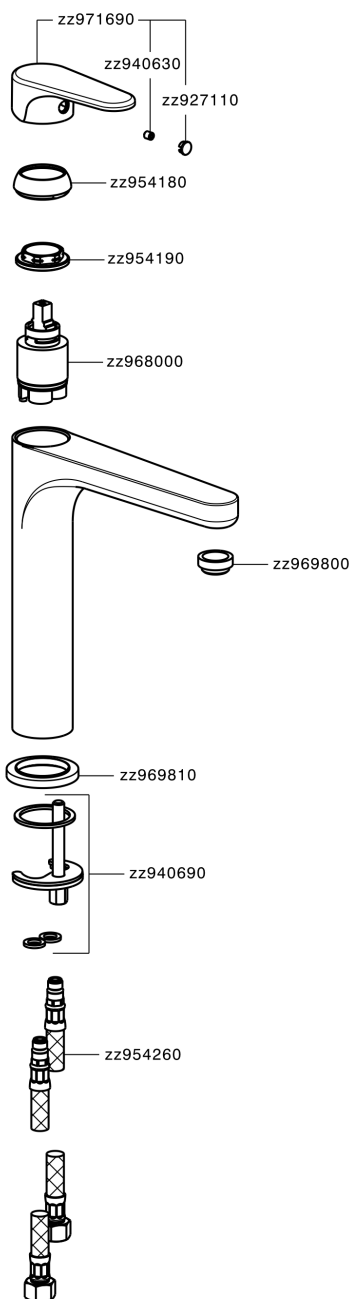

S.L. washbasin mixer- tall version - EnergySave ALMA_A3003545

A3003545

<https://en.cisal.it/s-l-washbasin-mixer-tall-version-energysave-alma-a3003545>

2026-04-30