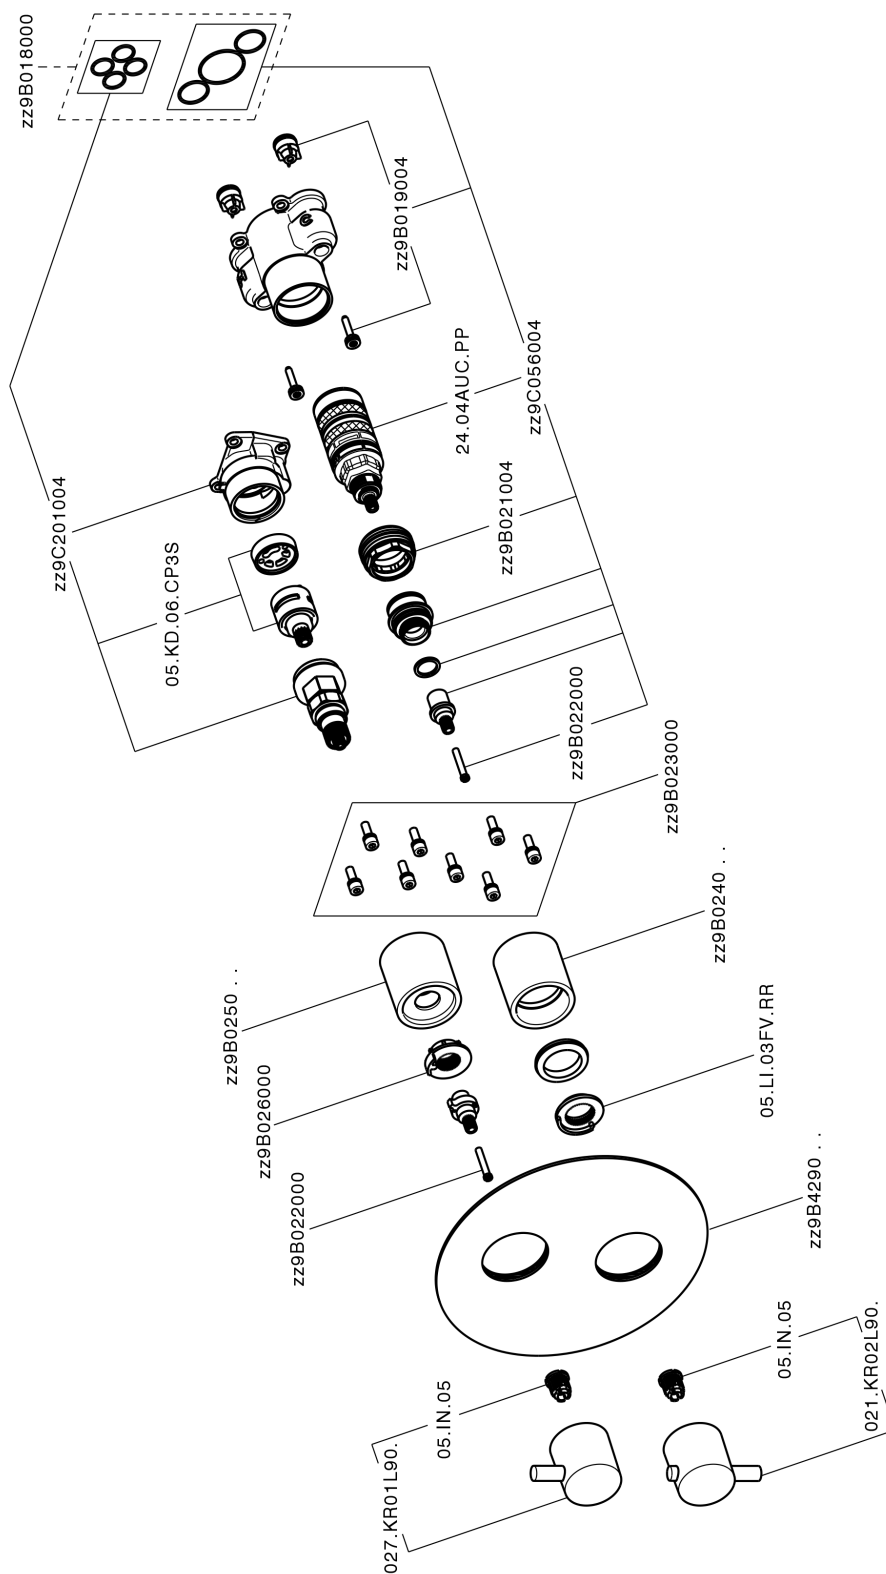

Exposed part for Thermostatic One Box Valve ONE BOX_LN0BT030

LN0BT030

<https://en.cisal.it/exposed-part-for-thermostatic-one-box-valve-one-box-ln0bt030>