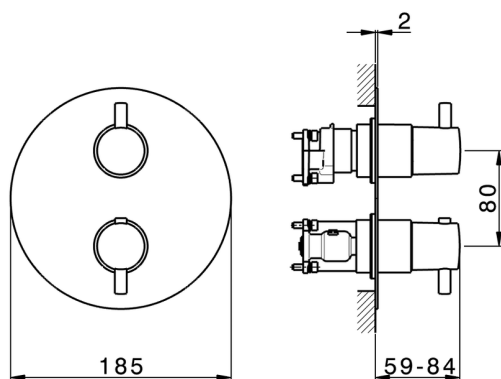

## Exposed part for Thermostatic One Box Valve ONE BOX\_LN0BT030

MODEL **LN0BT030**

Exposed part for Thermostatic One Box Valve, with 1-2-3 outlet devia stop, Minimum depth of installation: 67 mm, without concealed part, for items ZA00B030-ZA00B031

### CHARACTERISTICS

Cartridge Spare Parts **24.04A.PP**

**8x20 Plus P Thermostatic Valve**

Installation **Concealed**

Required concealed parts **ZA00B031**

**ZA00B030**