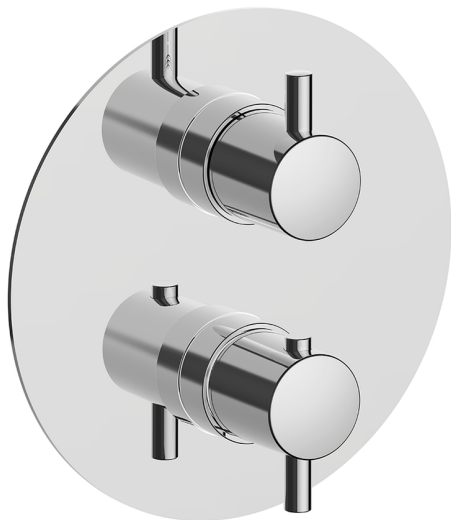

## Exposed part for Thermostatic One Box Valve ONE BOX\_LN0BT030

MODEL **LN0BT030**

Exposed part for Thermostatic One Box Valve, with 1-2-3 outlet devia stop, Minimum depth of installation: 67 mm, without concealed part, for items ZA00B030-ZA00B031

### CHARACTERISTICS

Cartridge Spare Parts **24.04A.PP**

**8x20 Plus P Thermostatic Valve**

Installation **Concealed**

Required concealed parts **ZA00B031**

**ZA00B030**

### DeviaStop

The Cisal Devia Stop technology allows to adjust the water flow and to direct it to the selected output point (overhead soaker, hand shower, etc).